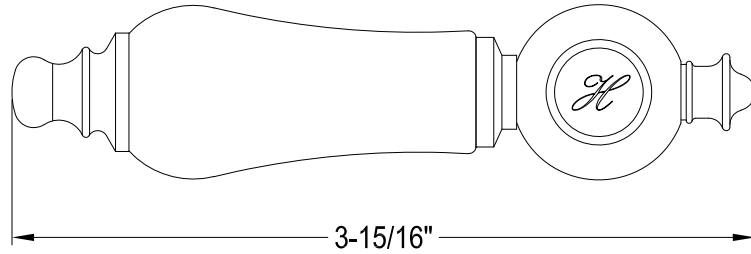

FSCH1970,1,2,3,4,5,6,8,9,33APLH,APLACH

Lever Handle, Hot

D Type