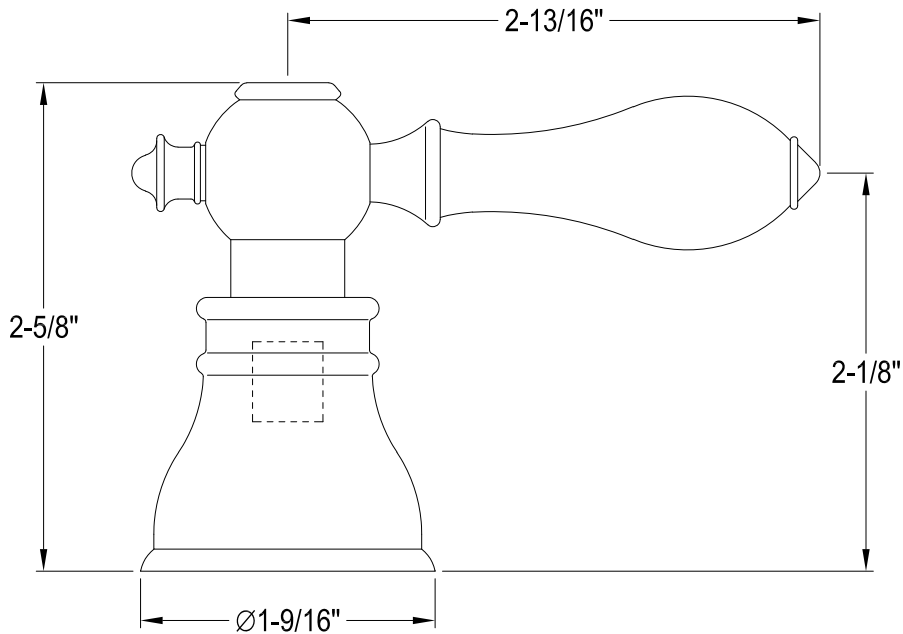

FSCH1970,1,2,3,4,5,6,8,9,33ACLC,ACLACC

Lever Handle, Cold

D Type