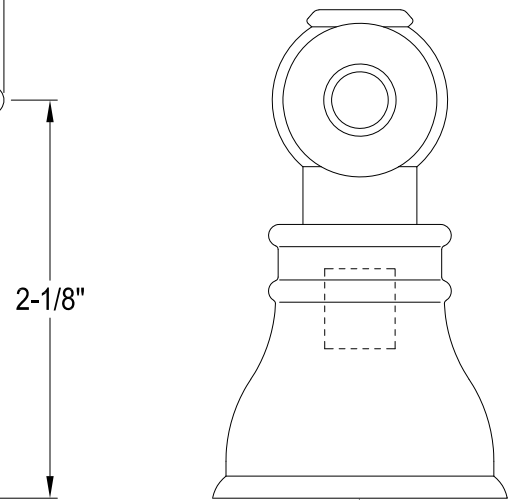

FSCH1970,1,2,3,4,5,6,8,9,33ACLC,ACLACC

Lever Handle, Cold

D Type