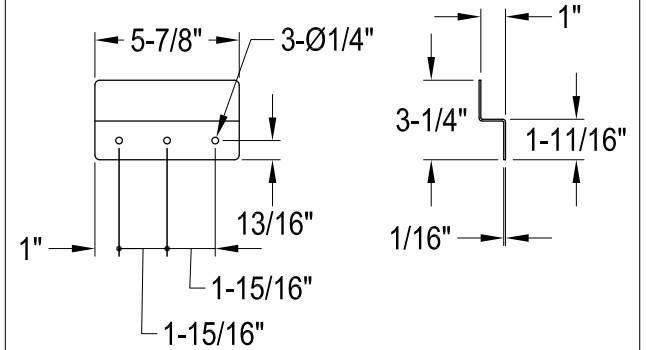

EV3917W8

39" x 17" Rectangular Vessel Sink

VSPBRKT (2pcs)

Drain Hole Size (Scale 2:1)