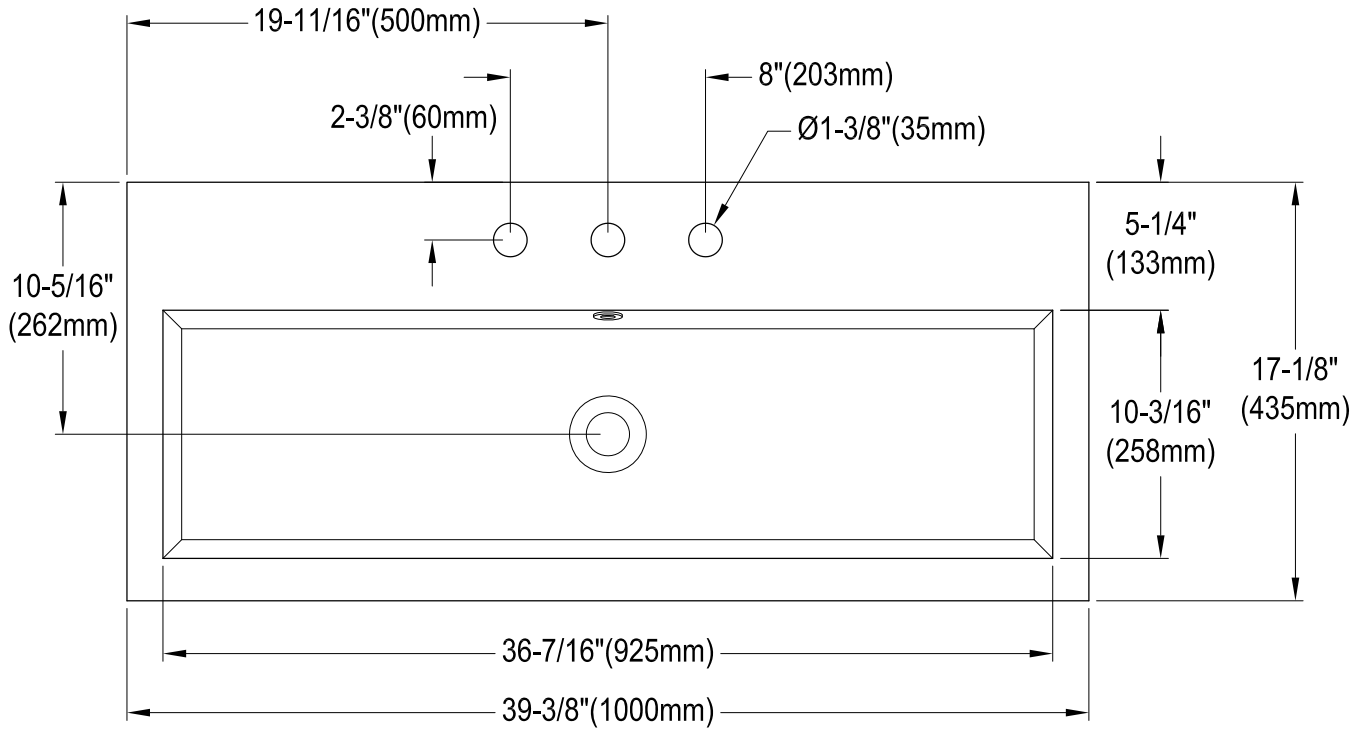

EV3917W8

39" x 17" Rectangular Vessel Sink

VSPBRKT (2pcs)

Drain Hole Size (Scale 2:1)