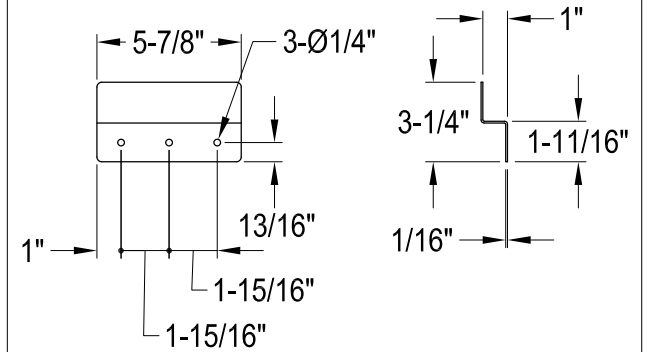

EV3917

39" x 17" Rectangular Vessel Sink

VSPBRKT (2pcs)

Drain Hole Size (Scale 2:1)