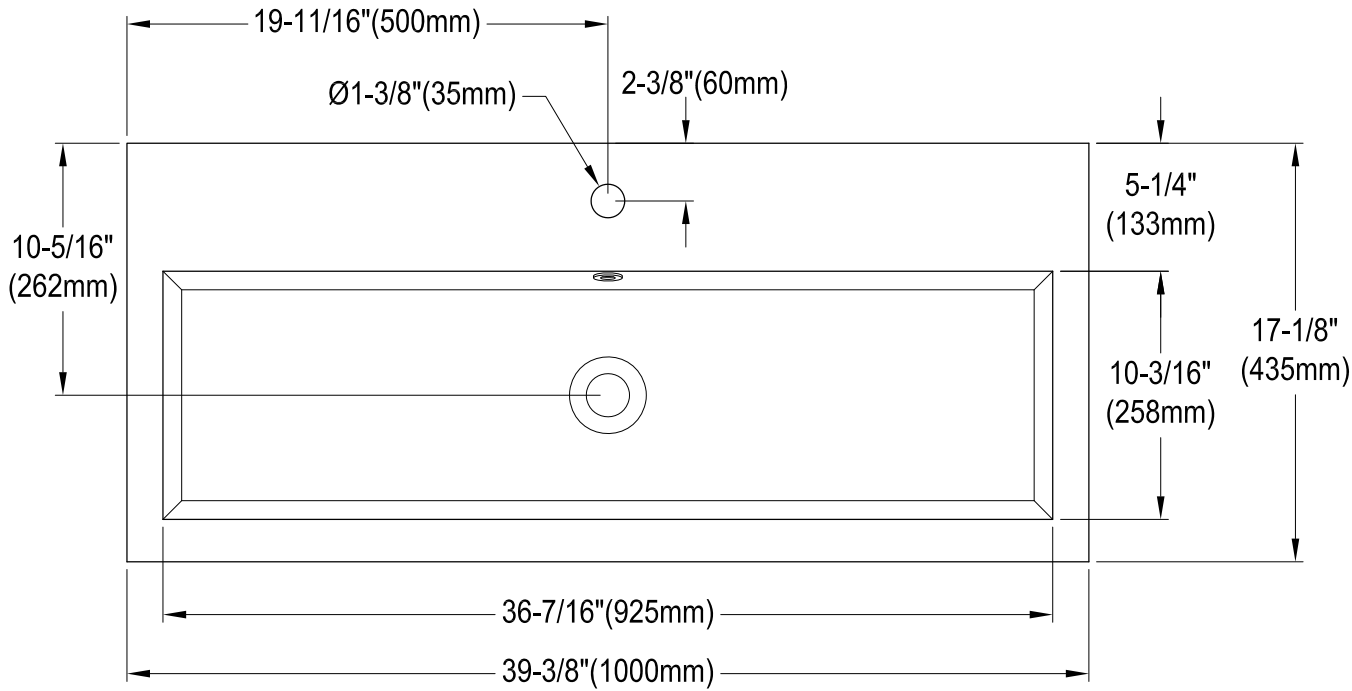

EV3917

39" x 17" Rectangular Vessel Sink

VSPBRKT (2pcs)

Drain Hole Size (Scale 2:1)