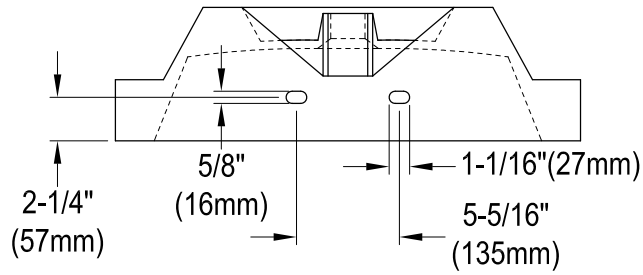

EV2418W34

Semi-Recessed Bathroom Sink

Drain Hole Size
SCALE (1:1)