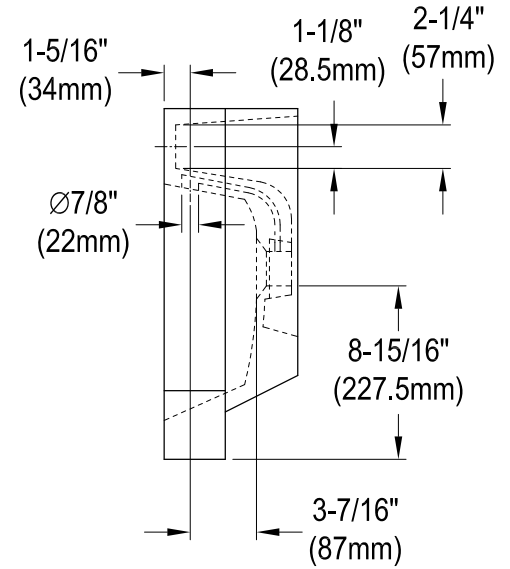

EV2418W34

Semi-Recessed Bathroom Sink

Drain Hole Size
SCALE (1:1)