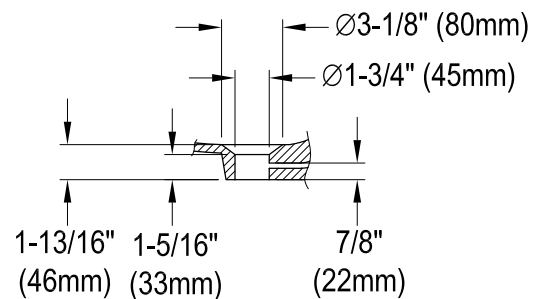

EV2418W34

Semi-Recessed Bathroom Sink

Drain Hole Size
SCALE (1:1)