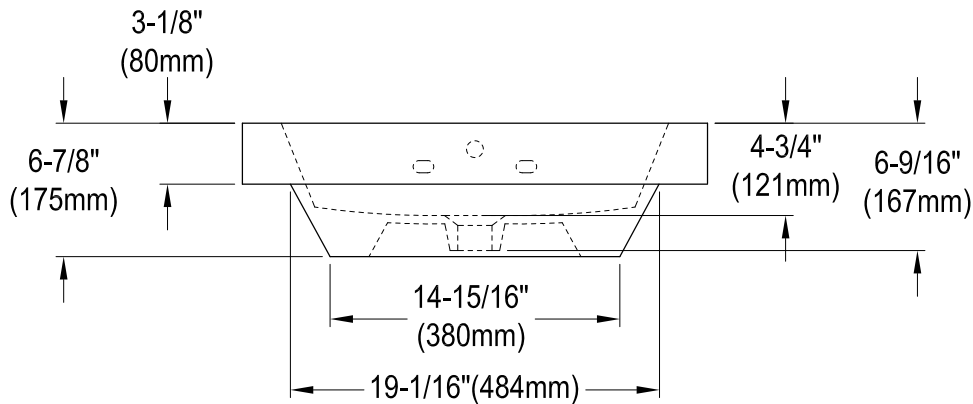

EV2418W34

Semi-Recessed Bathroom Sink

Drain Hole Size
SCALE (1:1)