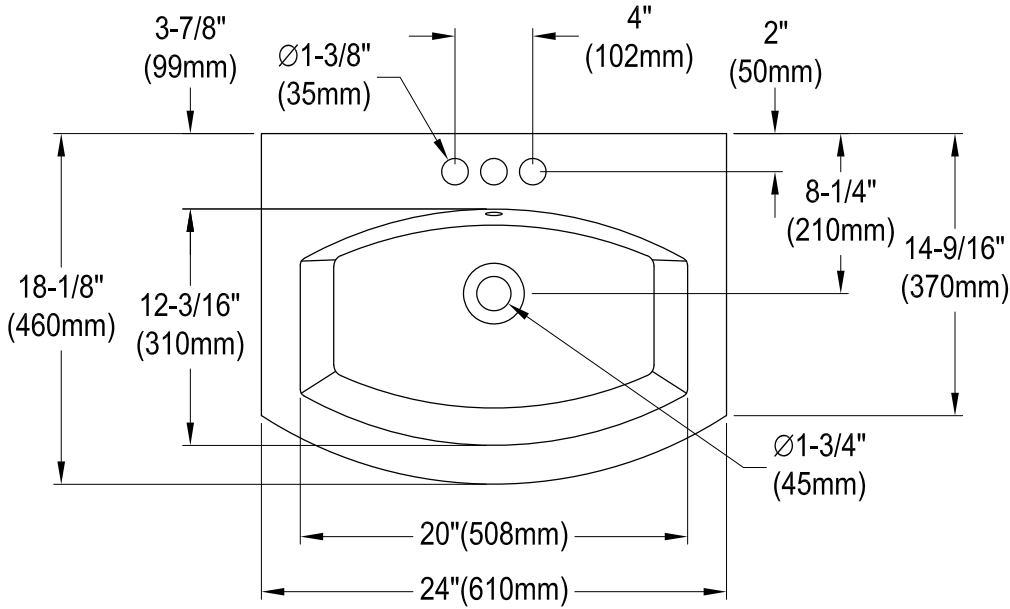

EV2418W34

Semi-Recessed Bathroom Sink

Drain Hole Size
SCALE (1:1)