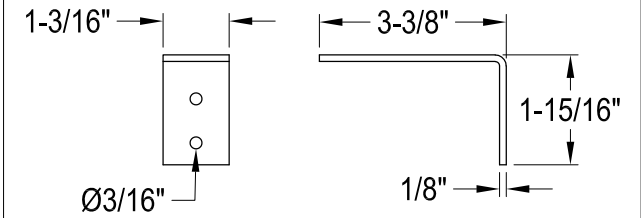

EV2018W38

Semi-Recessed Bathroom Sink

Bracket (2 pcs)

Scale 2:1

Drain Hole Size

(Scale 2:1)