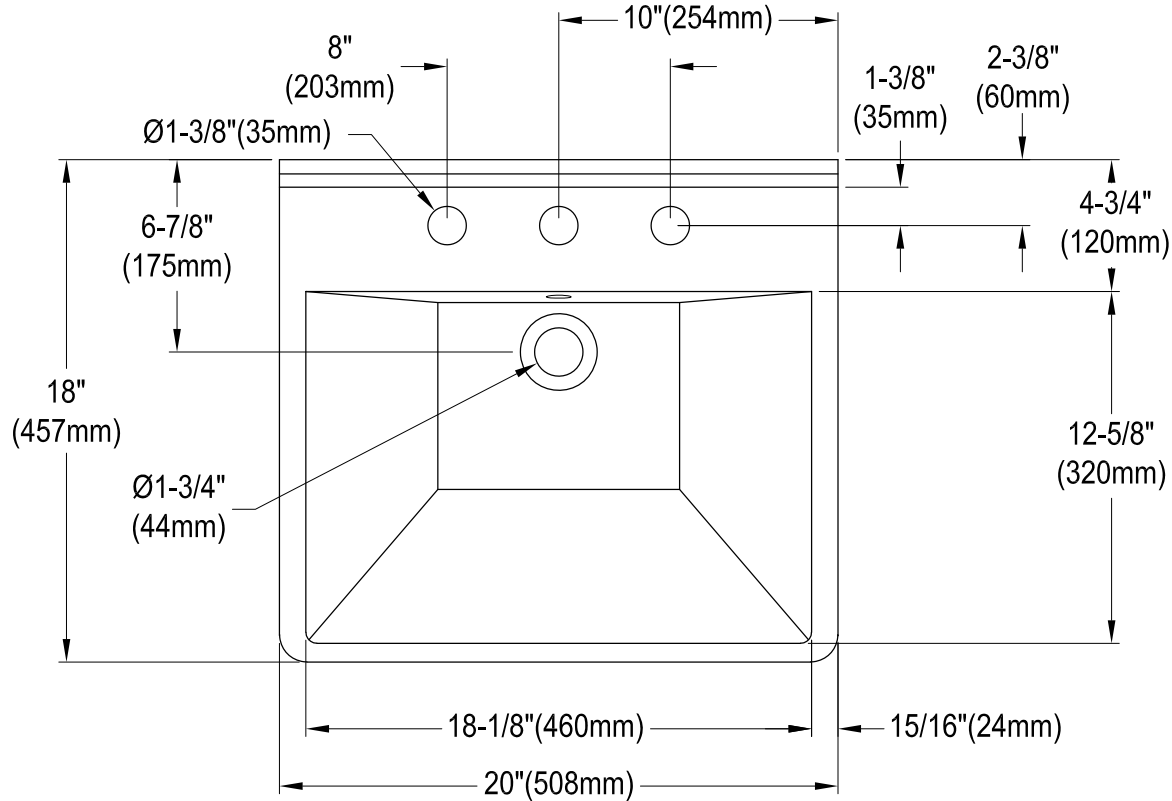

EV2018W38

Semi-Recessed Bathroom Sink

Bracket (2 pcs)

Scale 2:1

Drain Hole Size

(Scale 2:1)