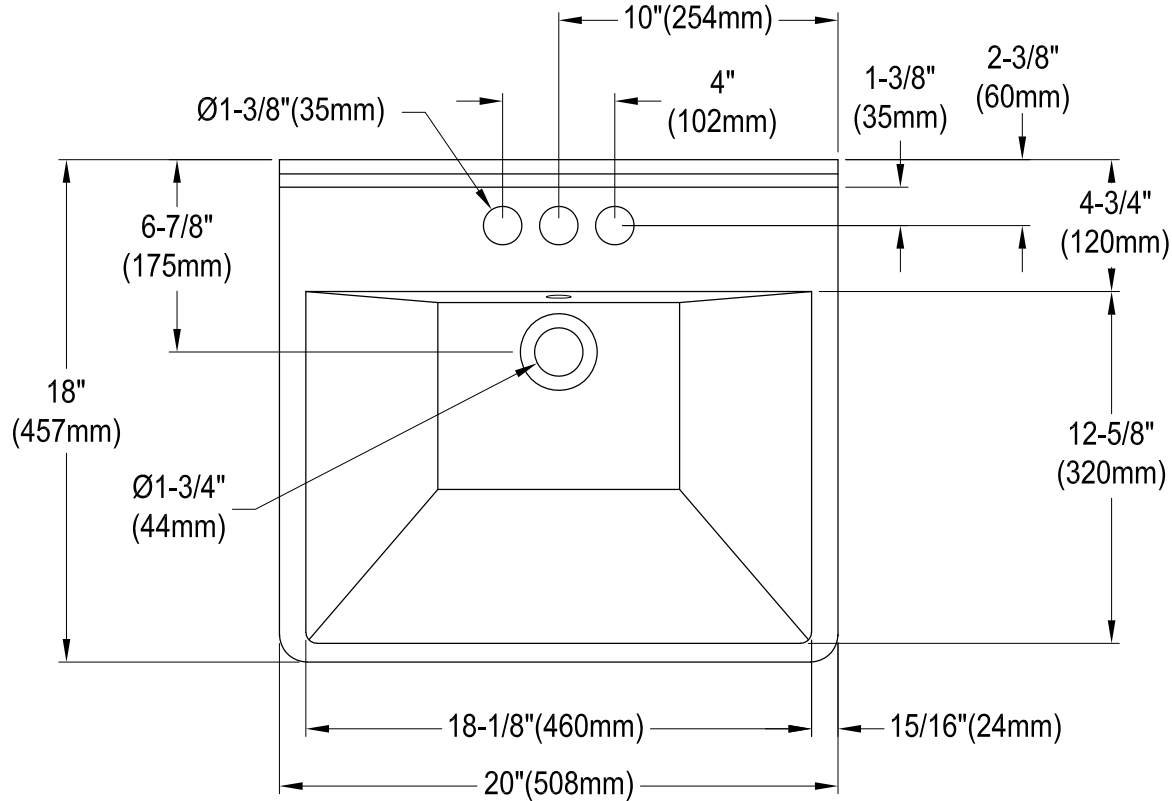

EV2018W34

Semi-Recessed Bathroom Sink

Bracket (2 pcs)

Scale 2:1

Drain Hole Size

(Scale 2:1)