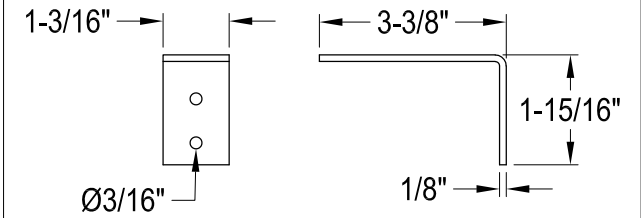

EV2018W34

Semi-Recessed Bathroom Sink

Bracket (2 pcs)

Scale 2:1

Drain Hole Size

(Scale 2:1)