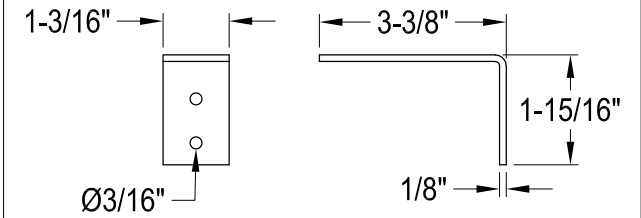

EV2018W1

Semi-Recessed Bathroom Sink

Bracket (2 pcs)

Scale 2:1

Drain Hole Size

(Scale 2:1)