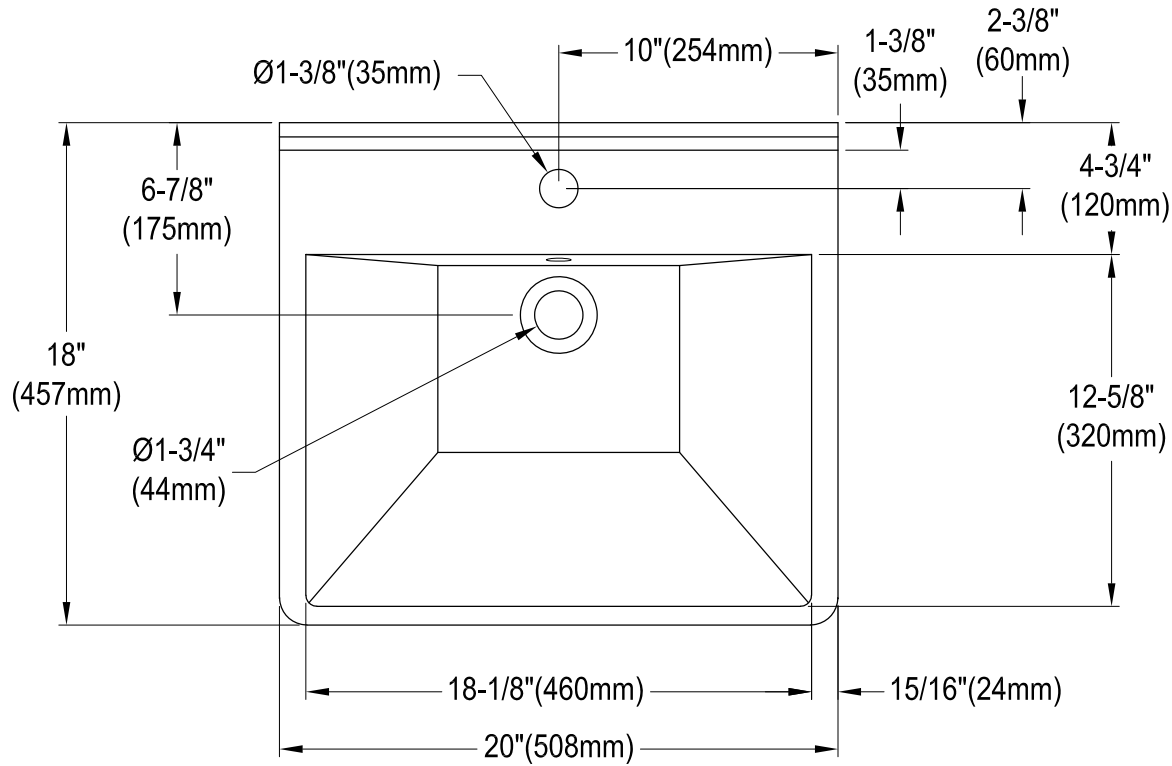

EV2018W1

Semi-Recessed Bathroom Sink

Bracket (2 pcs)

Scale 2:1

Drain Hole Size

(Scale 2:1)