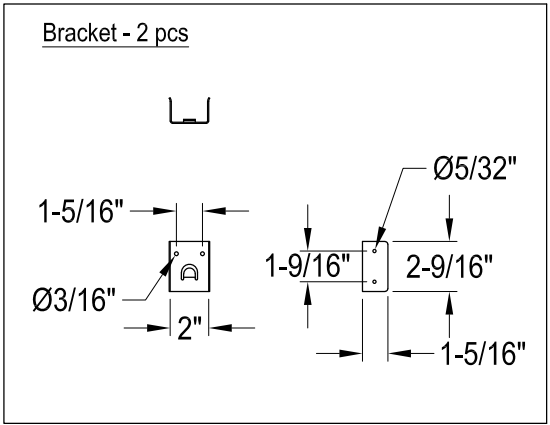

DTC203540

Electric Towel Warmer with 8 Bars

#7-16 x 1-1/2"(L)
4 sets
#6-18 x 15/32"(L)
4 pcs

Back View