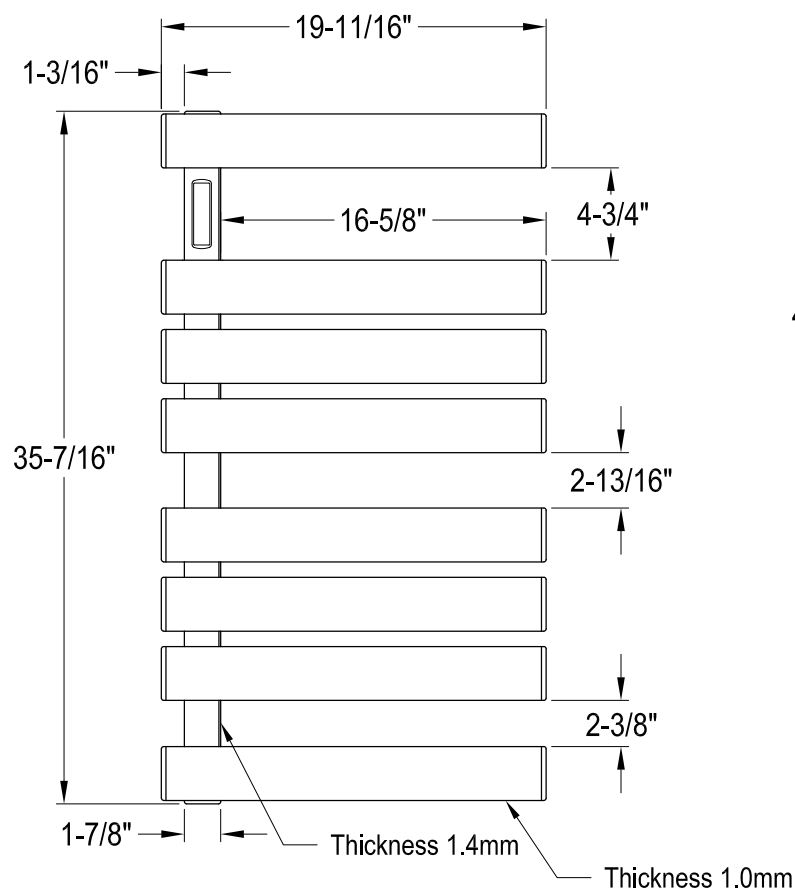

DTC203540

Electric Towel Warmer with 8 Bars

#7-16 x 1-1/2"(L)
4 sets
#6-18 x 15/32"(L)
4 pcs

Back View