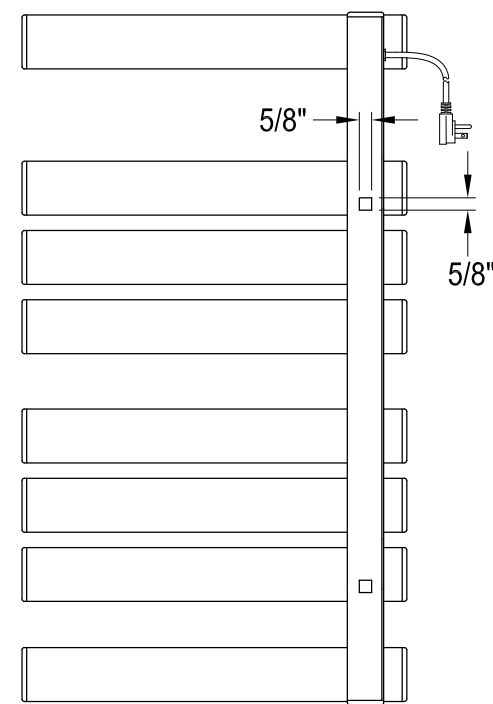

DTC203540

Electric Towel Warmer with 8 Bars

#7-16 x 1-1/2"(L)
4 sets
#6-18 x 15/32"(L)
4 pcs

Back View