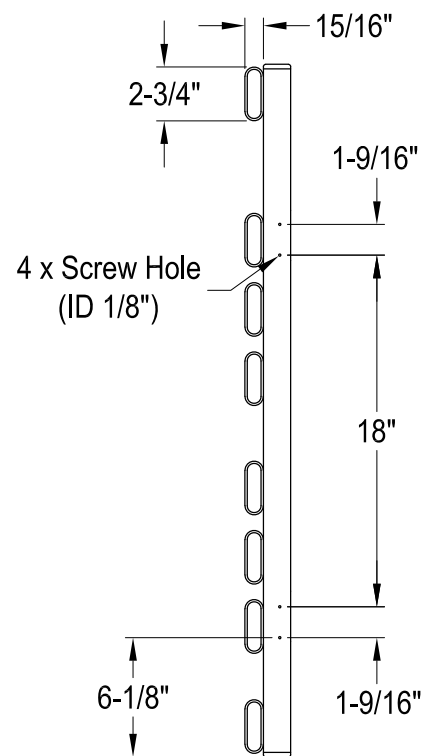

DTC203540

Electric Towel Warmer with 8 Bars

#7-16 x 1-1/2"(L)
4 sets
#6-18 x 15/32"(L)
4 pcs

Back View