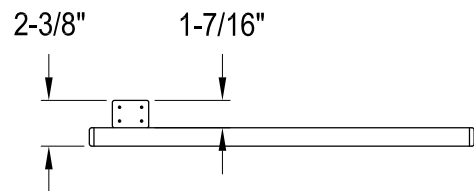

DTC203540

Electric Towel Warmer with 8 Bars

#7-16 x 1-1/2"(L)
4 sets
#6-18 x 15/32"(L)
4 pcs

Back View