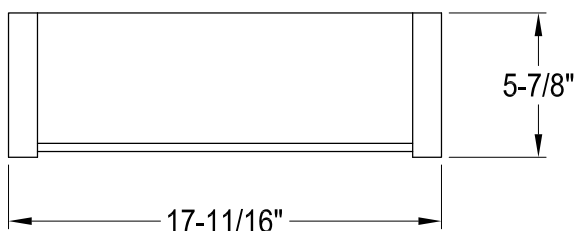

# DTC191750

Stainless Steel Towel Rack with 5 Bars & 1-Layer Storage

#7-16 x 1-1/2"(L)

2 sets

Back View