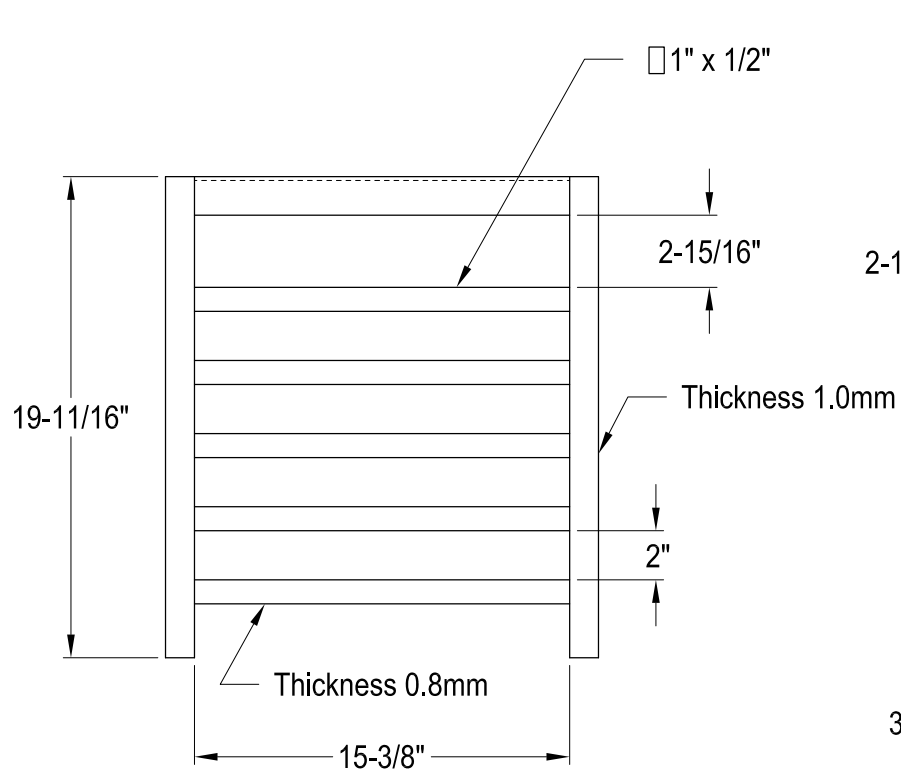

# DTC191750

Stainless Steel Towel Rack with 5 Bars & 1-Layer Storage

#7-16 x 1-1/2"(L)

2 sets

Back View