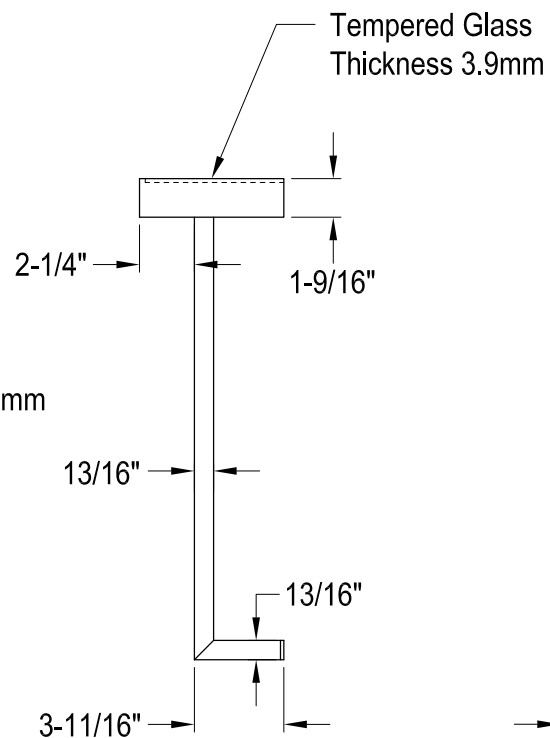

# DTC191750

Stainless Steel Towel Rack with 5 Bars & 1-Layer Storage

#7-16 x 1-1/2"(L)

2 sets

Back View