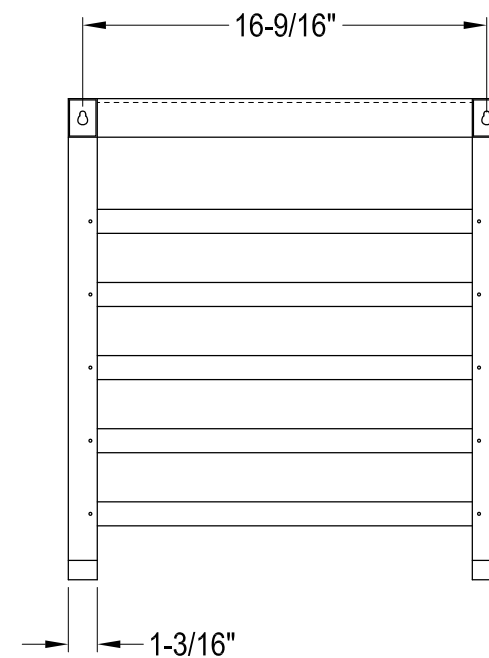

# DTC191750

Stainless Steel Towel Rack with 5 Bars & 1-Layer Storage

#7-16 x 1-1/2"(L)

2 sets

Back View