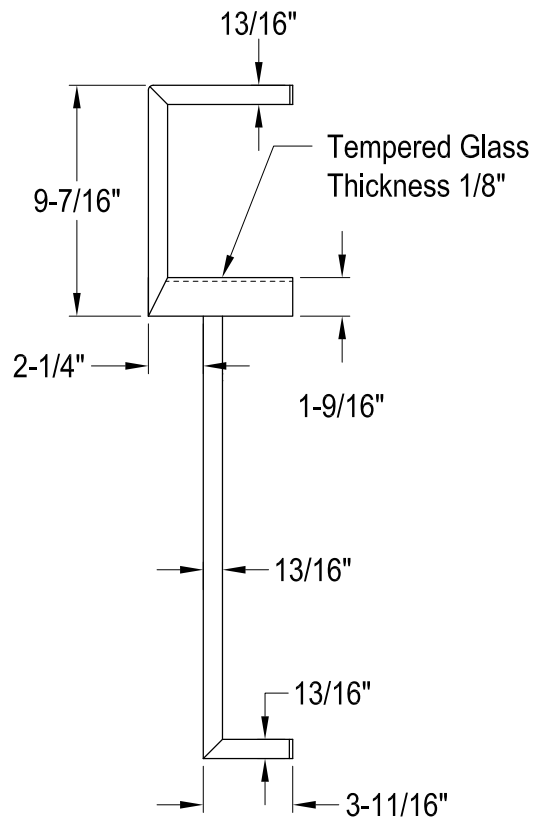

DTC182830,1,7

Electric Towel Warmer with 5 Bars and Double-Layer Storage

#7-16 x 1-1/2"(L)
2 sets

1 1/4 1 1/4

Back View