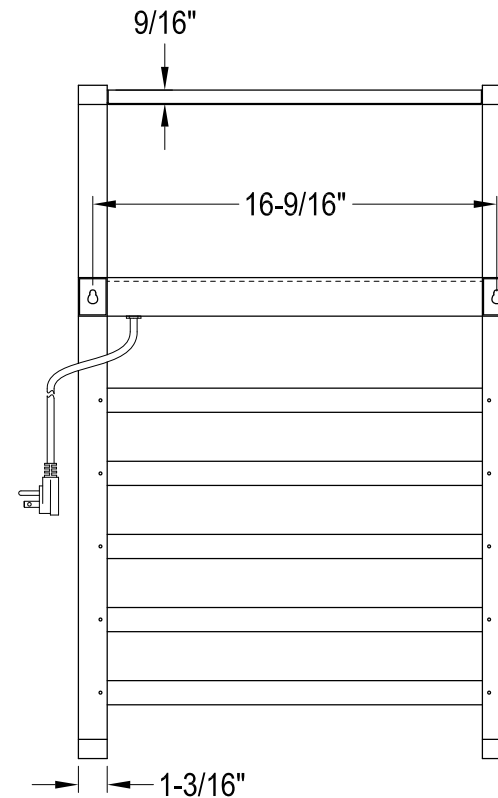

DTC182830,1,7

Electric Towel Warmer with 5 Bars and Double-Layer Storage

#7-16 x 1-1/2"(L)
2 sets

1 1/4 1 1/4

Back View