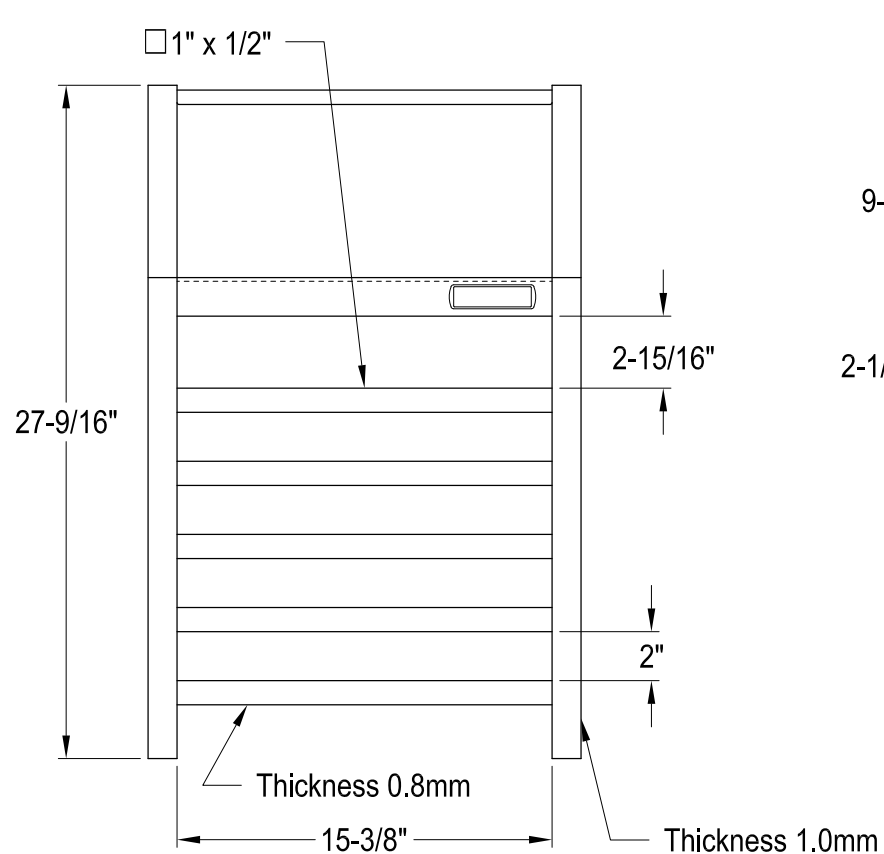

DTC182830,1,7

Electric Towel Warmer with 5 Bars and Double-Layer Storage

#7-16 x 1-1/2"(L)
2 sets

1 1/4 1 1/4

Back View