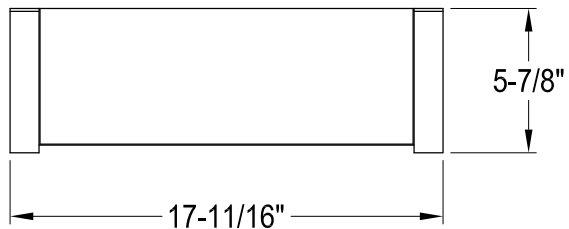

DTC182830,1,7

Electric Towel Warmer with 5 Bars and Double-Layer Storage

#7-16 x 1-1/2"(L)
2 sets

1 1/4 1 1/4

Back View