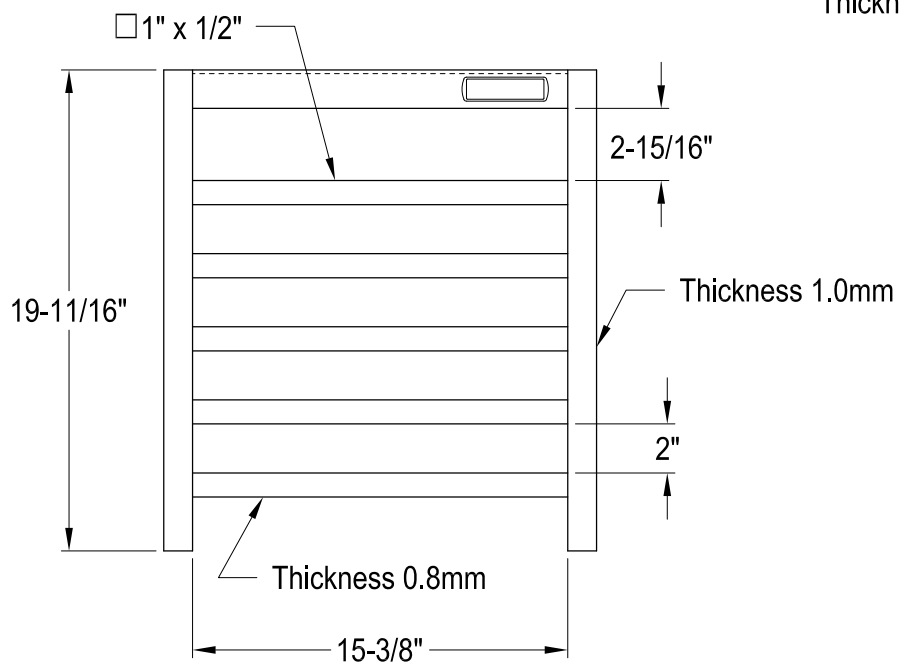

# DTC182030,1,7

Electric Towel Warmer with 5 Bars and One-Layer Storage

#7-16 x 1-1/2"(L)

2 sets

Back View