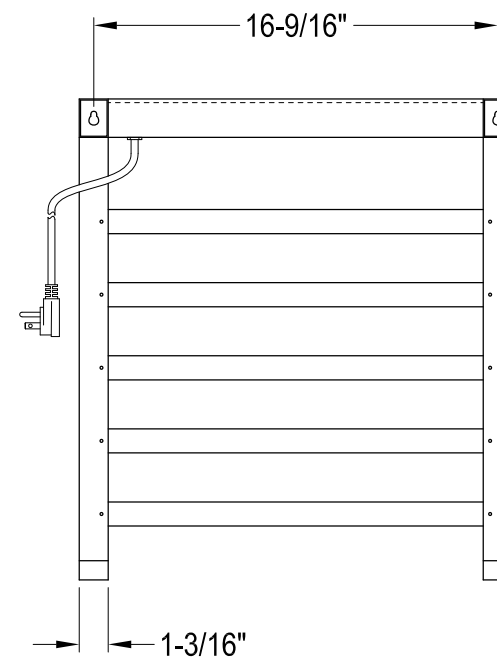

# DTC182030,1,7

Electric Towel Warmer with 5 Bars and One-Layer Storage

#7-16 x 1-1/2"(L)

2 sets

Back View