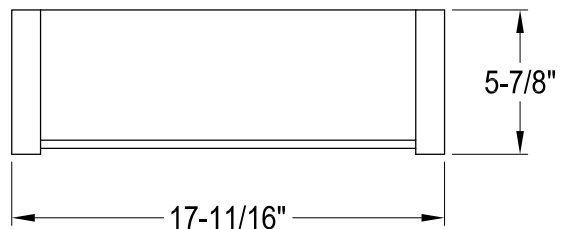

# DTC182030,1,7

Electric Towel Warmer with 5 Bars and One-Layer Storage

#7-16 x 1-1/2"(L)

2 sets

Back View