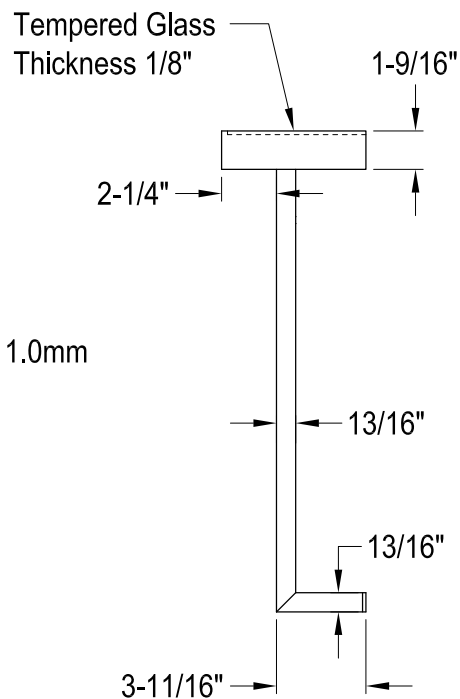

# DTC182030,1,7

Electric Towel Warmer with 5 Bars and One-Layer Storage

#7-16 x 1-1/2"(L)

2 sets

Back View