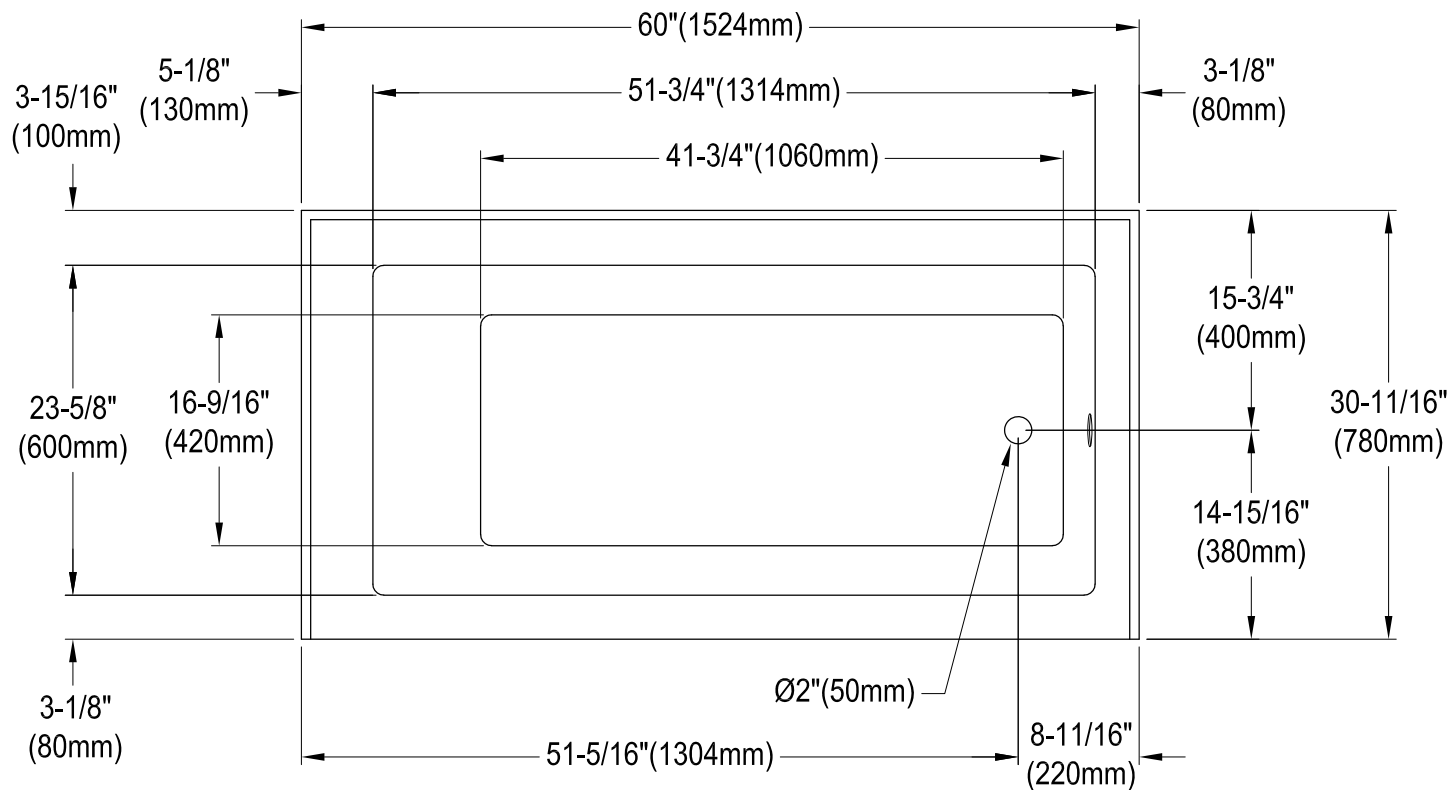

CVTDE603122R0,1,2,3,5,6,7,8

60" Acrylic Alcove Tub with Right Hand Drain Hole

M10 x 65 (2 pcs)

CVTDE603122R0,1,2,3,5,6,7,8

21" Tub Waste & Overflow with Tip Toe Drain, 20 Gauge