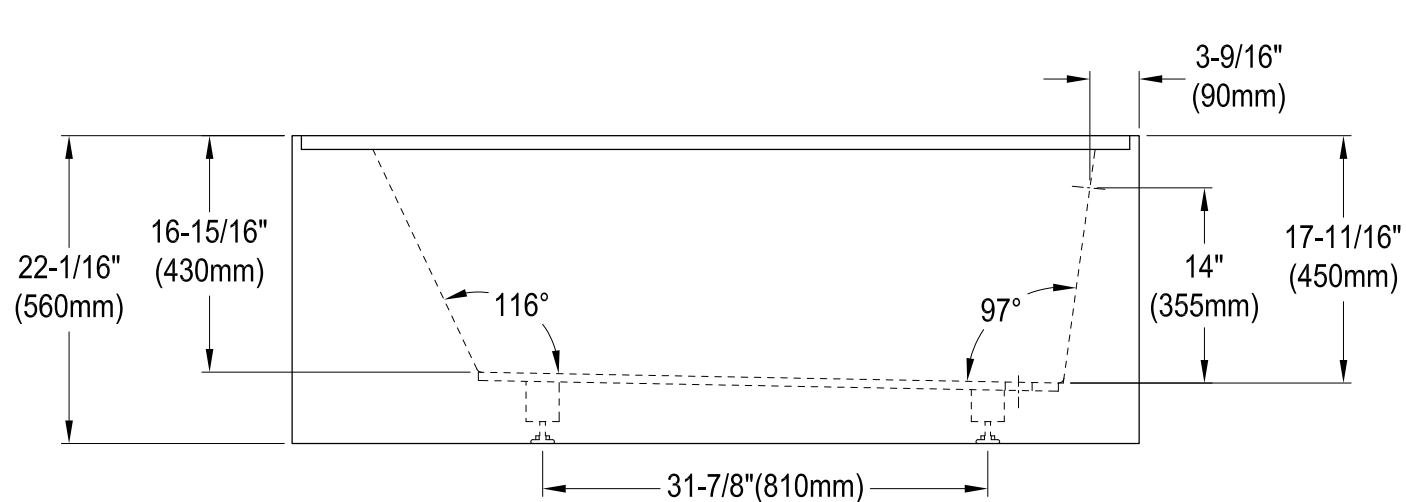

CVTDE603122R0,1,2,3,5,6,7,8

60" Acrylic Alcove Tub with Right Hand Drain Hole

M10 x 65 (2 pcs)

CVTDE603122R0,1,2,3,5,6,7,8

21" Tub Waste & Overflow with Tip Toe Drain, 20 Gauge