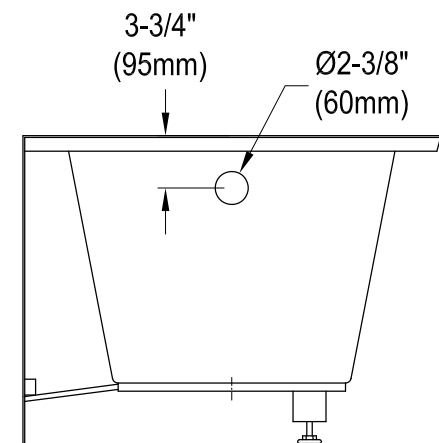

CVTDE603122R0,1,2,3,5,6,7,8

60" Acrylic Alcove Tub with Right Hand Drain Hole

M10 x 65 (2 pcs)

CVTDE603122R0,1,2,3,5,6,7,8

21" Tub Waste & Overflow with Tip Toe Drain, 20 Gauge