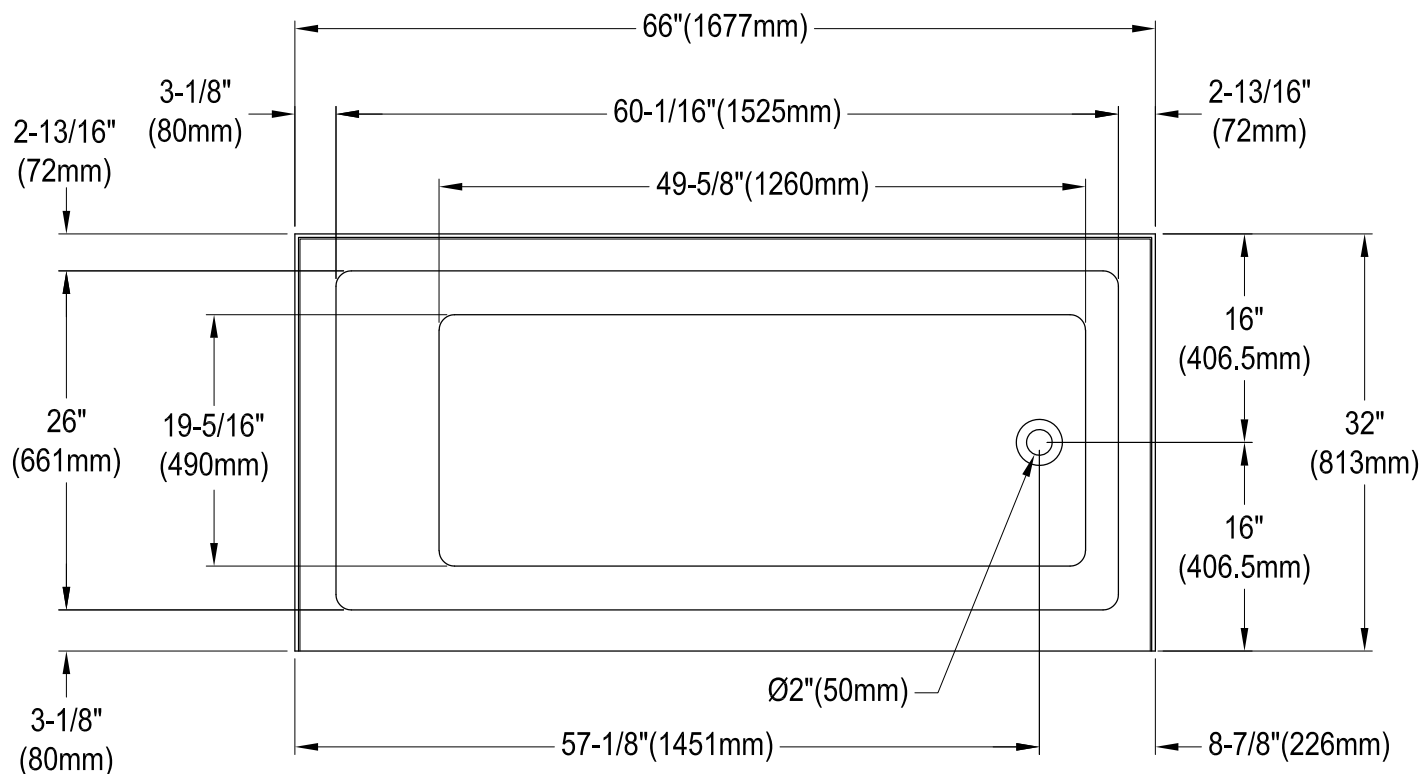

# CVTAP663222R0,1,2,3,5,6,7,8

66" Acrylic Alcove Tub with Right Hand Drain Hole

# CVTAP663222R0,1,2,3,5,6,7,8

21" Tub Waste & Overflow with Tip Toe Drain, 20 Gauge