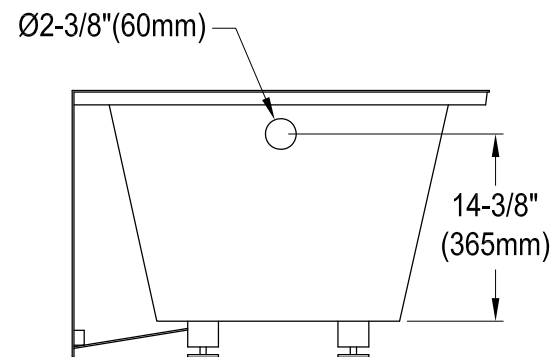

# CVTAP663222R0,1,2,3,5,6,7,8

66" Acrylic Alcove Tub with Right Hand Drain Hole

# CVTAP663222R0,1,2,3,5,6,7,8

21" Tub Waste & Overflow with Tip Toe Drain, 20 Gauge