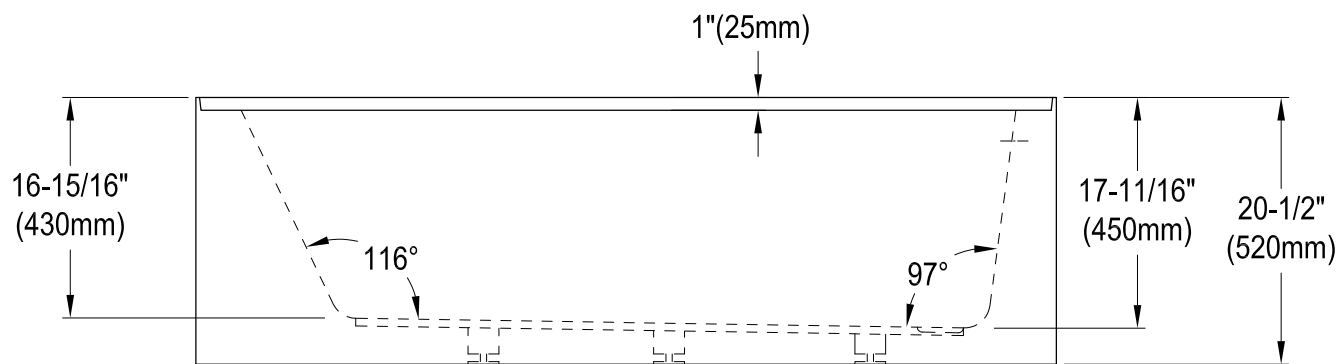

# CVTAP663222R0,1,2,3,5,6,7,8

66" Acrylic Alcove Tub with Right Hand Drain Hole

# CVTAP663222R0,1,2,3,5,6,7,8

21" Tub Waste & Overflow with Tip Toe Drain, 20 Gauge