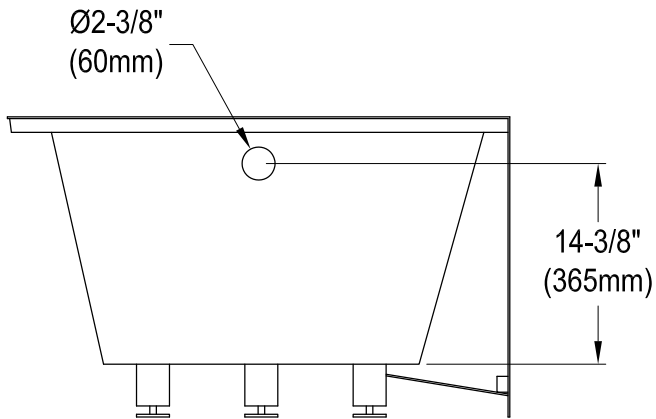

CVTAP603622L0,1,2,3,5,6,7,8

60" Acrylic Alcove Tub with Left Hand Drain Hole

M10 x 65 (5 pcs)

CVTAP603622L0,1,2,3,5,6,7,8

21" Tub Waste & Overflow with Tip Toe Drain, 20 Gauge