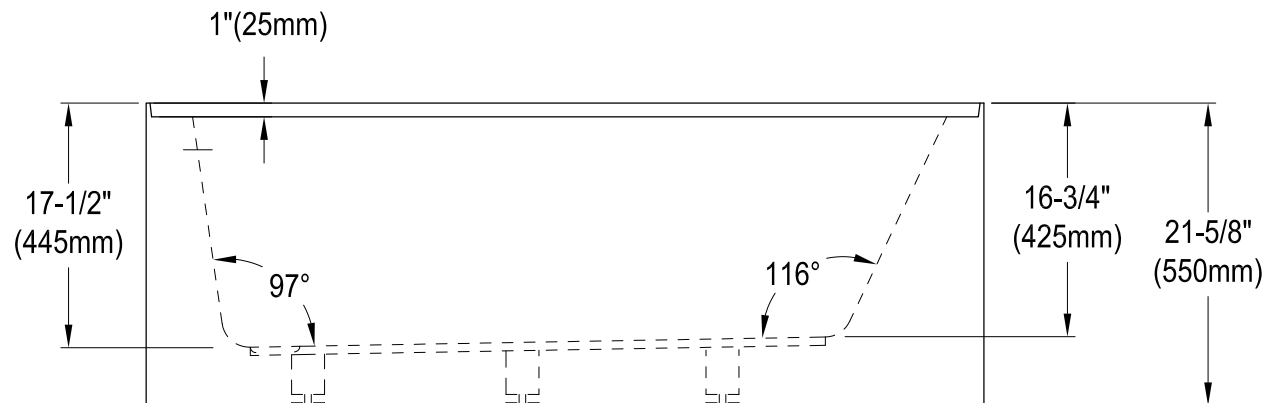

CVTAP603622L0,1,2,3,5,6,7,8

60" Acrylic Alcove Tub with Left Hand Drain Hole

M10 x 65 (5 pcs)

CVTAP603622L0,1,2,3,5,6,7,8

21" Tub Waste & Overflow with Tip Toe Drain, 20 Gauge