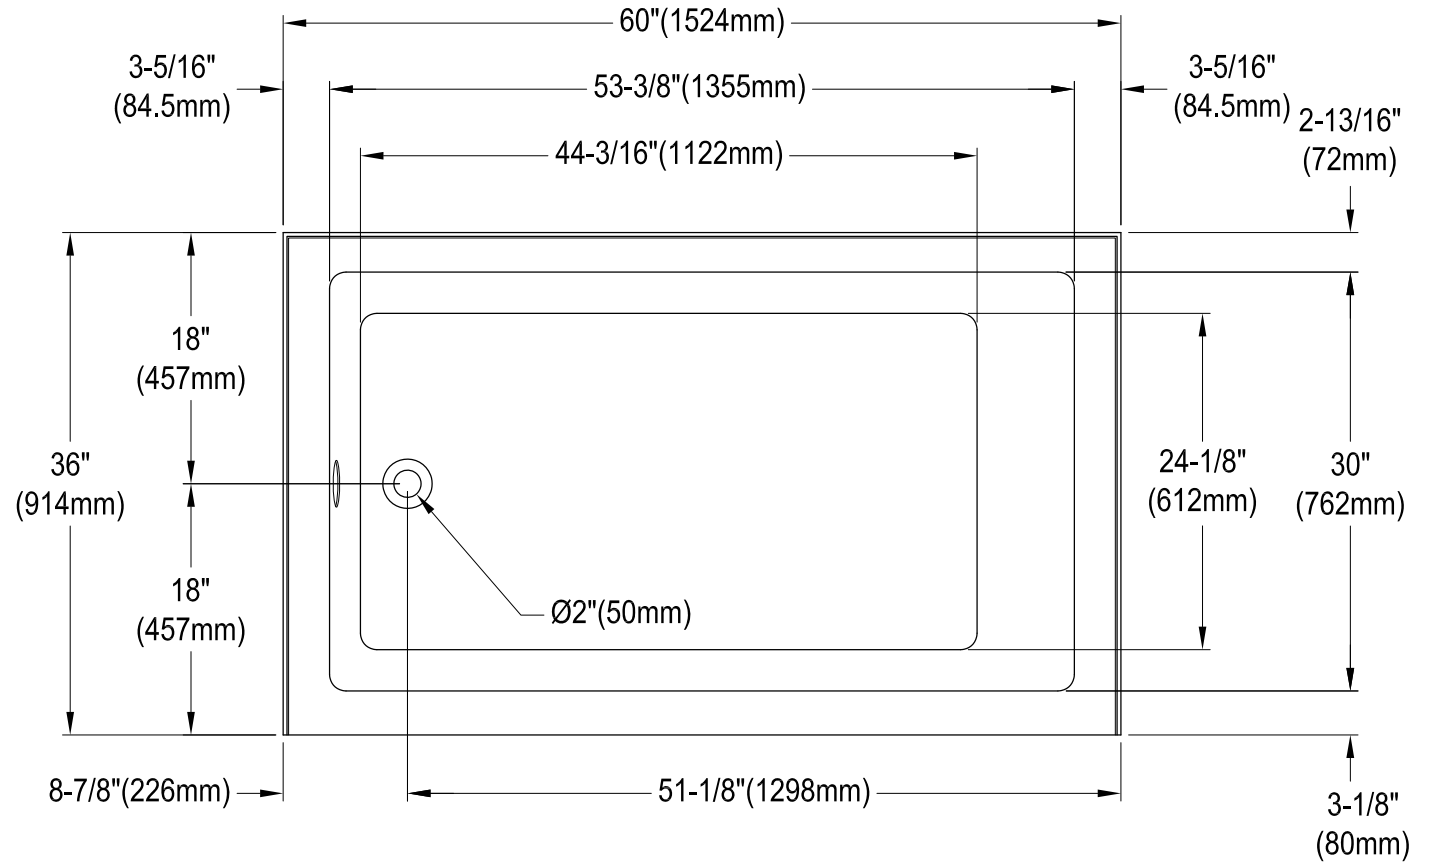

CVTAP603622L0,1,2,3,5,6,7,8

60" Acrylic Alcove Tub with Left Hand Drain Hole

M10 x 65 (5 pcs)

CVTAP603622L0,1,2,3,5,6,7,8

21" Tub Waste & Overflow with Tip Toe Drain, 20 Gauge