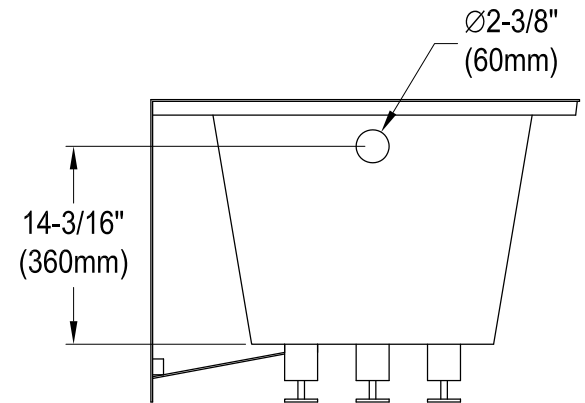

# CVTAP603222R0,1,2,3,5,6,7,8

60" Acrylic Alcove Tub with Right Hand Drain Hole

M10 x 65 (5 pcs)

# CVTAP603222R0,1,2,3,5,6,7,8

21" Tub Waste & Overflow with Tip Toe Drain, 20 Gauge