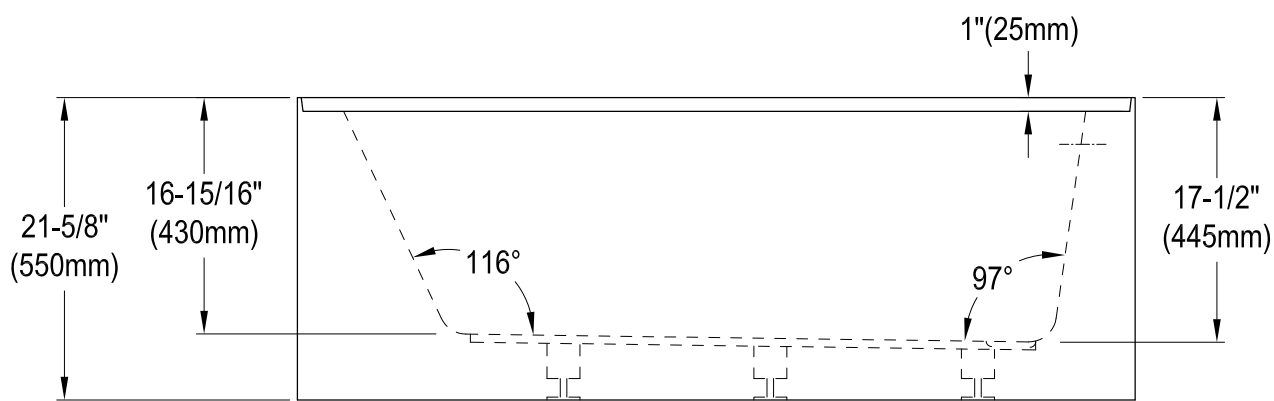

# CVTAP603222R0,1,2,3,5,6,7,8

60" Acrylic Alcove Tub with Right Hand Drain Hole

M10 x 65 (5 pcs)

# CVTAP603222R0,1,2,3,5,6,7,8

21" Tub Waste & Overflow with Tip Toe Drain, 20 Gauge