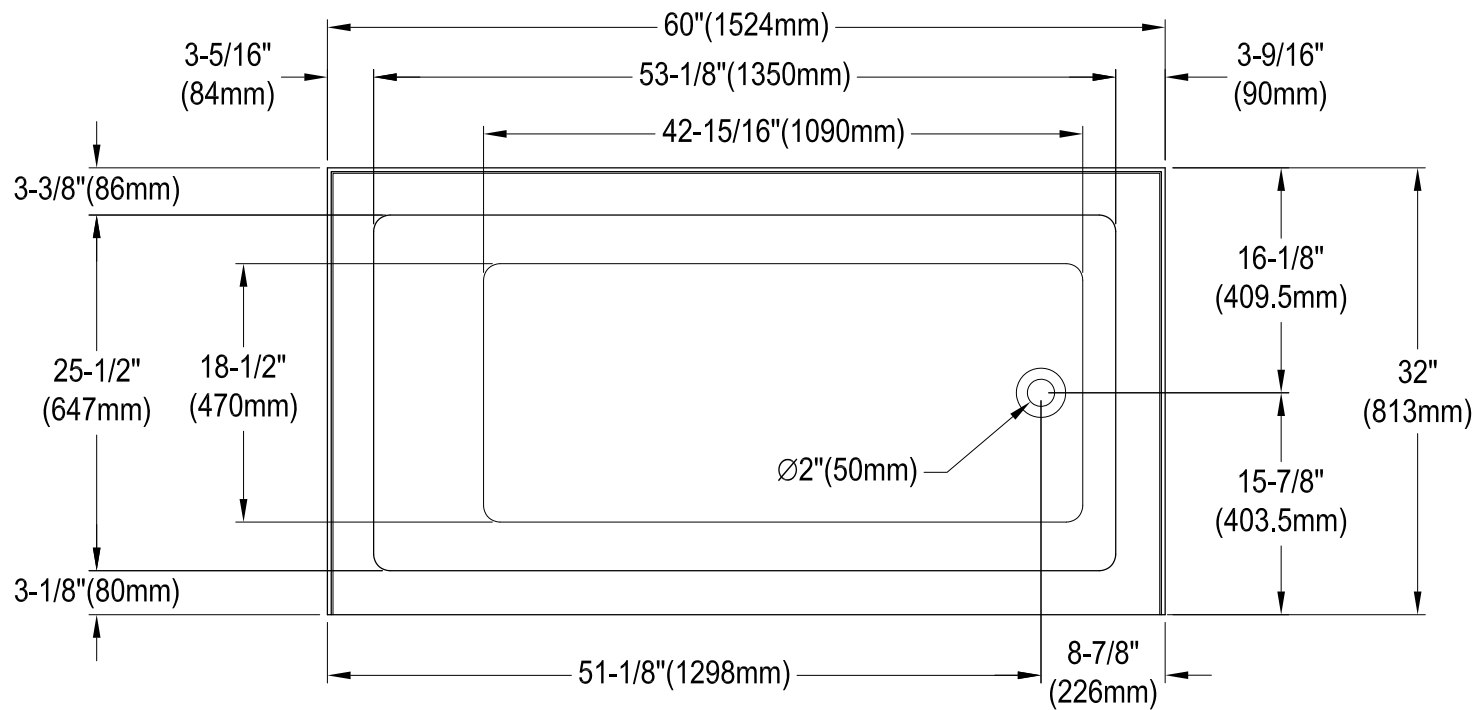

# CVTAP603222R0,1,2,3,5,6,7,8

60" Acrylic Alcove Tub with Right Hand Drain Hole

M10 x 65 (5 pcs)

# CVTAP603222R0,1,2,3,5,6,7,8

21" Tub Waste & Overflow with Tip Toe Drain, 20 Gauge