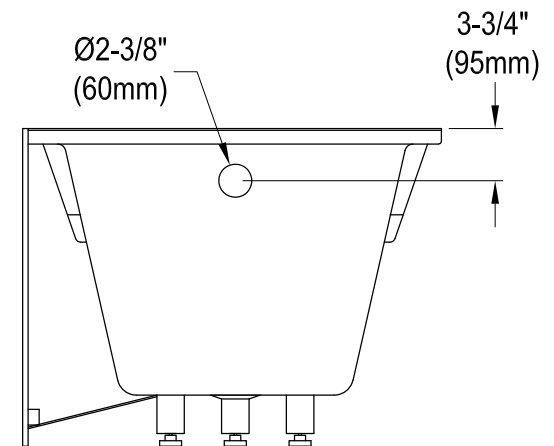

# CVTAP543023R0,1,2,3,5,6,7,8

54" Acrylic Alcove Tub with Right Hand Drain Hole

M10 x 65 (5 pcs)

# CVTAP543023R0,1,2,3,5,6,7,8

21" Tub Waste & Overflow with Tip Toe Drain, 20 Gauge