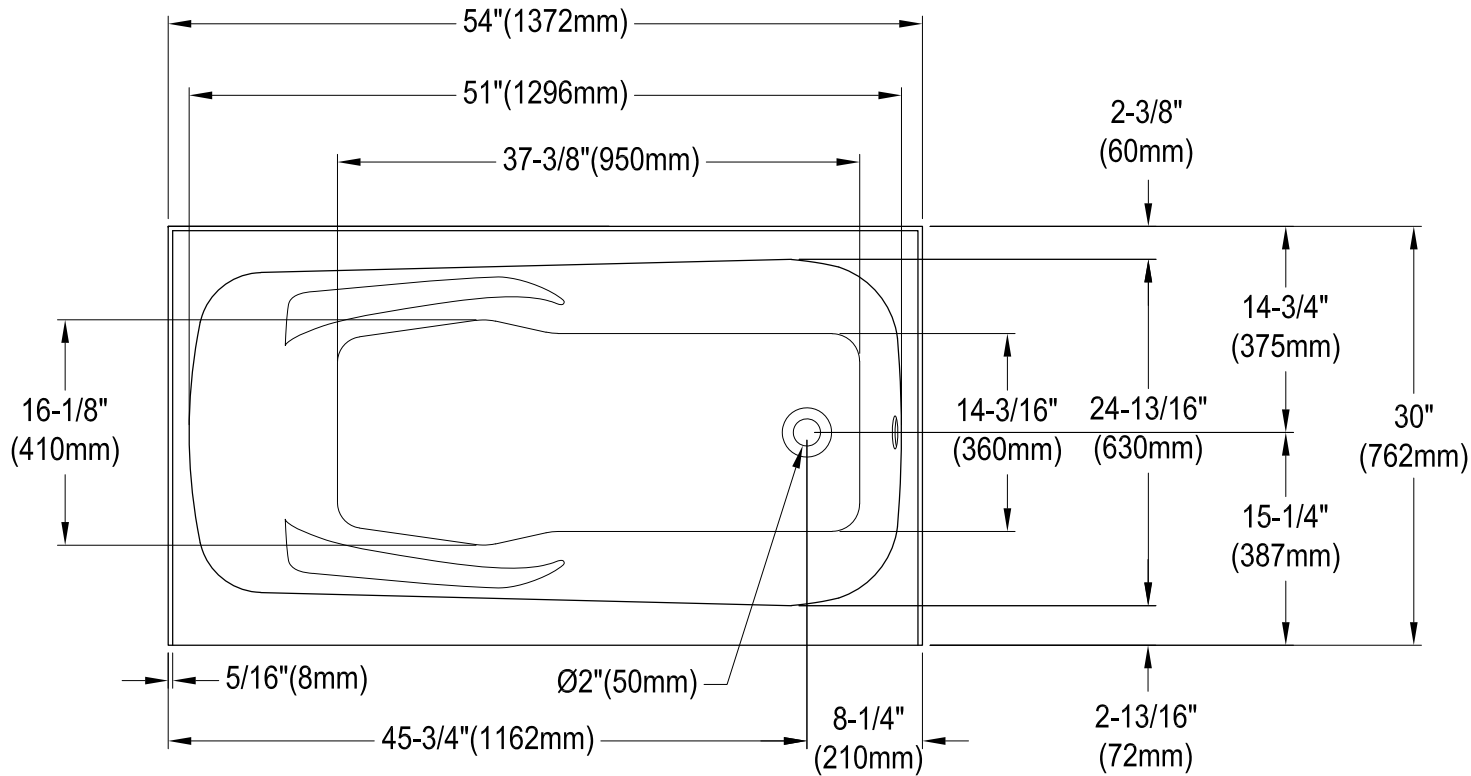

# CVTAP543023R0,1,2,3,5,6,7,8

54" Acrylic Alcove Tub with Right Hand Drain Hole

M10 x 65 (5 pcs)

# CVTAP543023R0,1,2,3,5,6,7,8

21" Tub Waste & Overflow with Tip Toe Drain, 20 Gauge