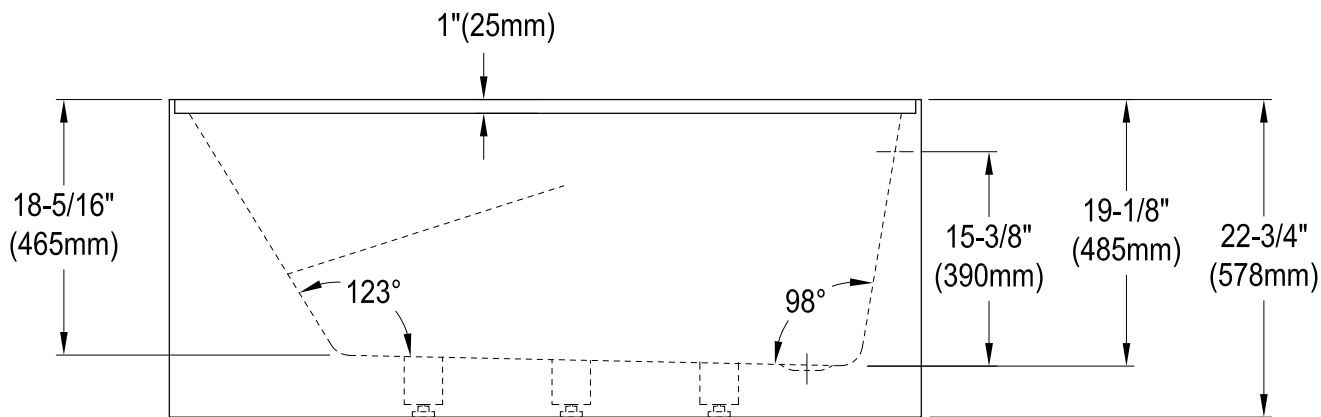

# CVTAP543023R0,1,2,3,5,6,7,8

54" Acrylic Alcove Tub with Right Hand Drain Hole

M10 x 65 (5 pcs)

# CVTAP543023R0,1,2,3,5,6,7,8

21" Tub Waste & Overflow with Tip Toe Drain, 20 Gauge