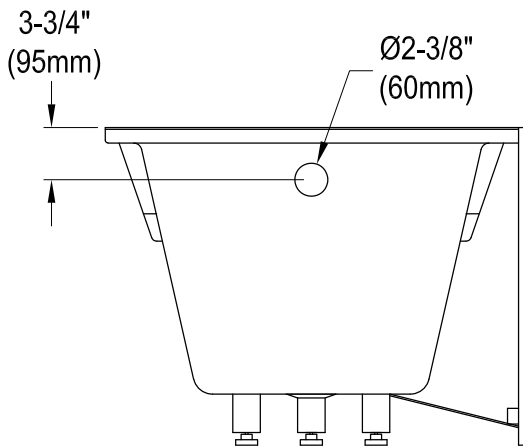

CVTAP543023L0,1,2,3,5,6,7,8

54" Acrylic Alcove Tub with Left Hand Drain Hole

M10 x 65 (5 pcs)

CVTAP543023L0,1,2,3,5,6,7,8

21" Tub Waste & Overflow with Tip Toe Drain, 20 Gauge