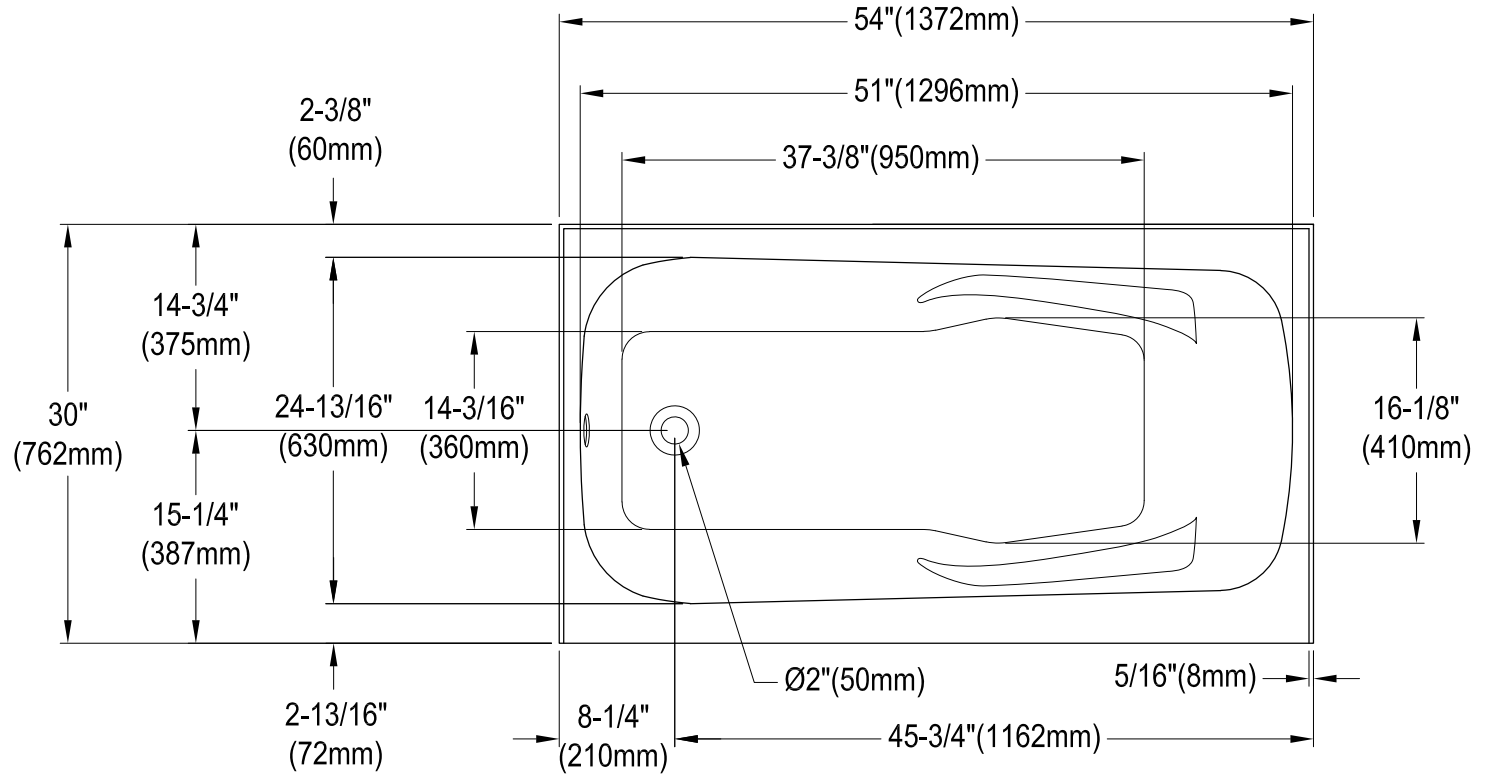

CVTAP543023L0,1,2,3,5,6,7,8

54" Acrylic Alcove Tub with Left Hand Drain Hole

M10 x 65 (5 pcs)

CVTAP543023L0,1,2,3,5,6,7,8

21" Tub Waste & Overflow with Tip Toe Drain, 20 Gauge