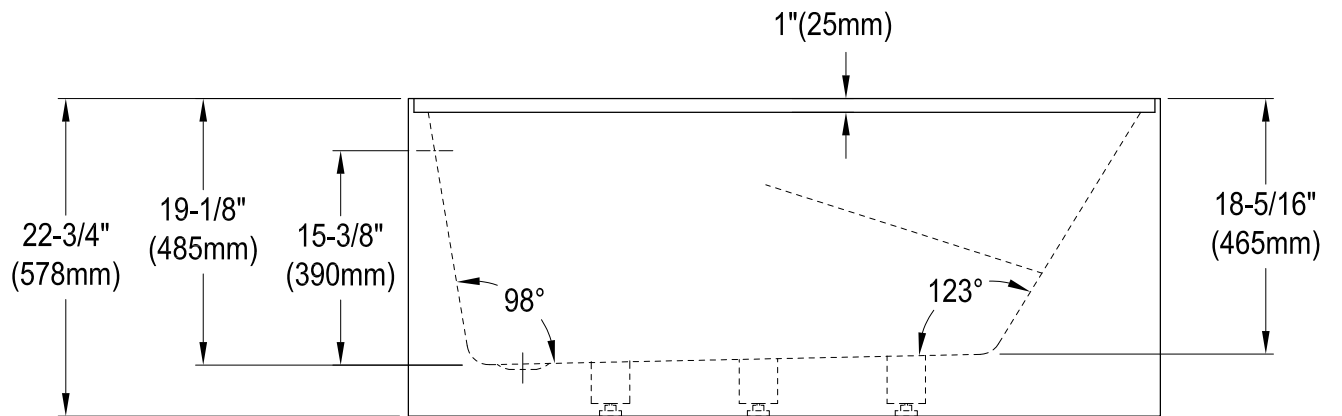

CVTAP543023L0,1,2,3,5,6,7,8

54" Acrylic Alcove Tub with Left Hand Drain Hole

M10 x 65 (5 pcs)

CVTAP543023L0,1,2,3,5,6,7,8

21" Tub Waste & Overflow with Tip Toe Drain, 20 Gauge