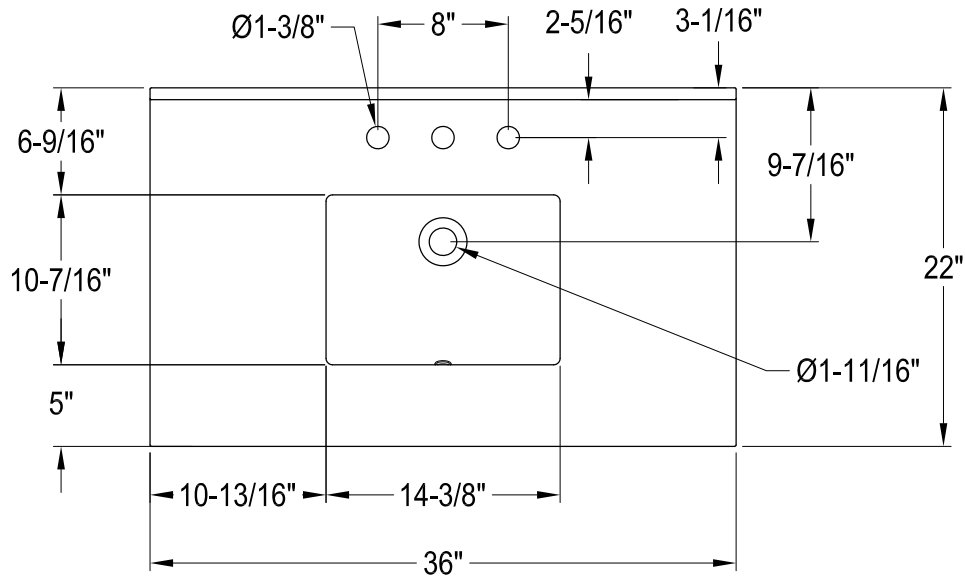

CKVPB36MBSQ1,7,8

36" Console Sink with Brass Legs

CKVPB36MBSQ1,8

Widespread Lavatory Faucet With Retail Pop-Up

CKVPB36MBSQ1,7,8

Plumbing Sink Trim Kit with P-Trap

CKVPB36MBSQ1,7,8

Brass Pop-Up with Overflow, 22 Gauge