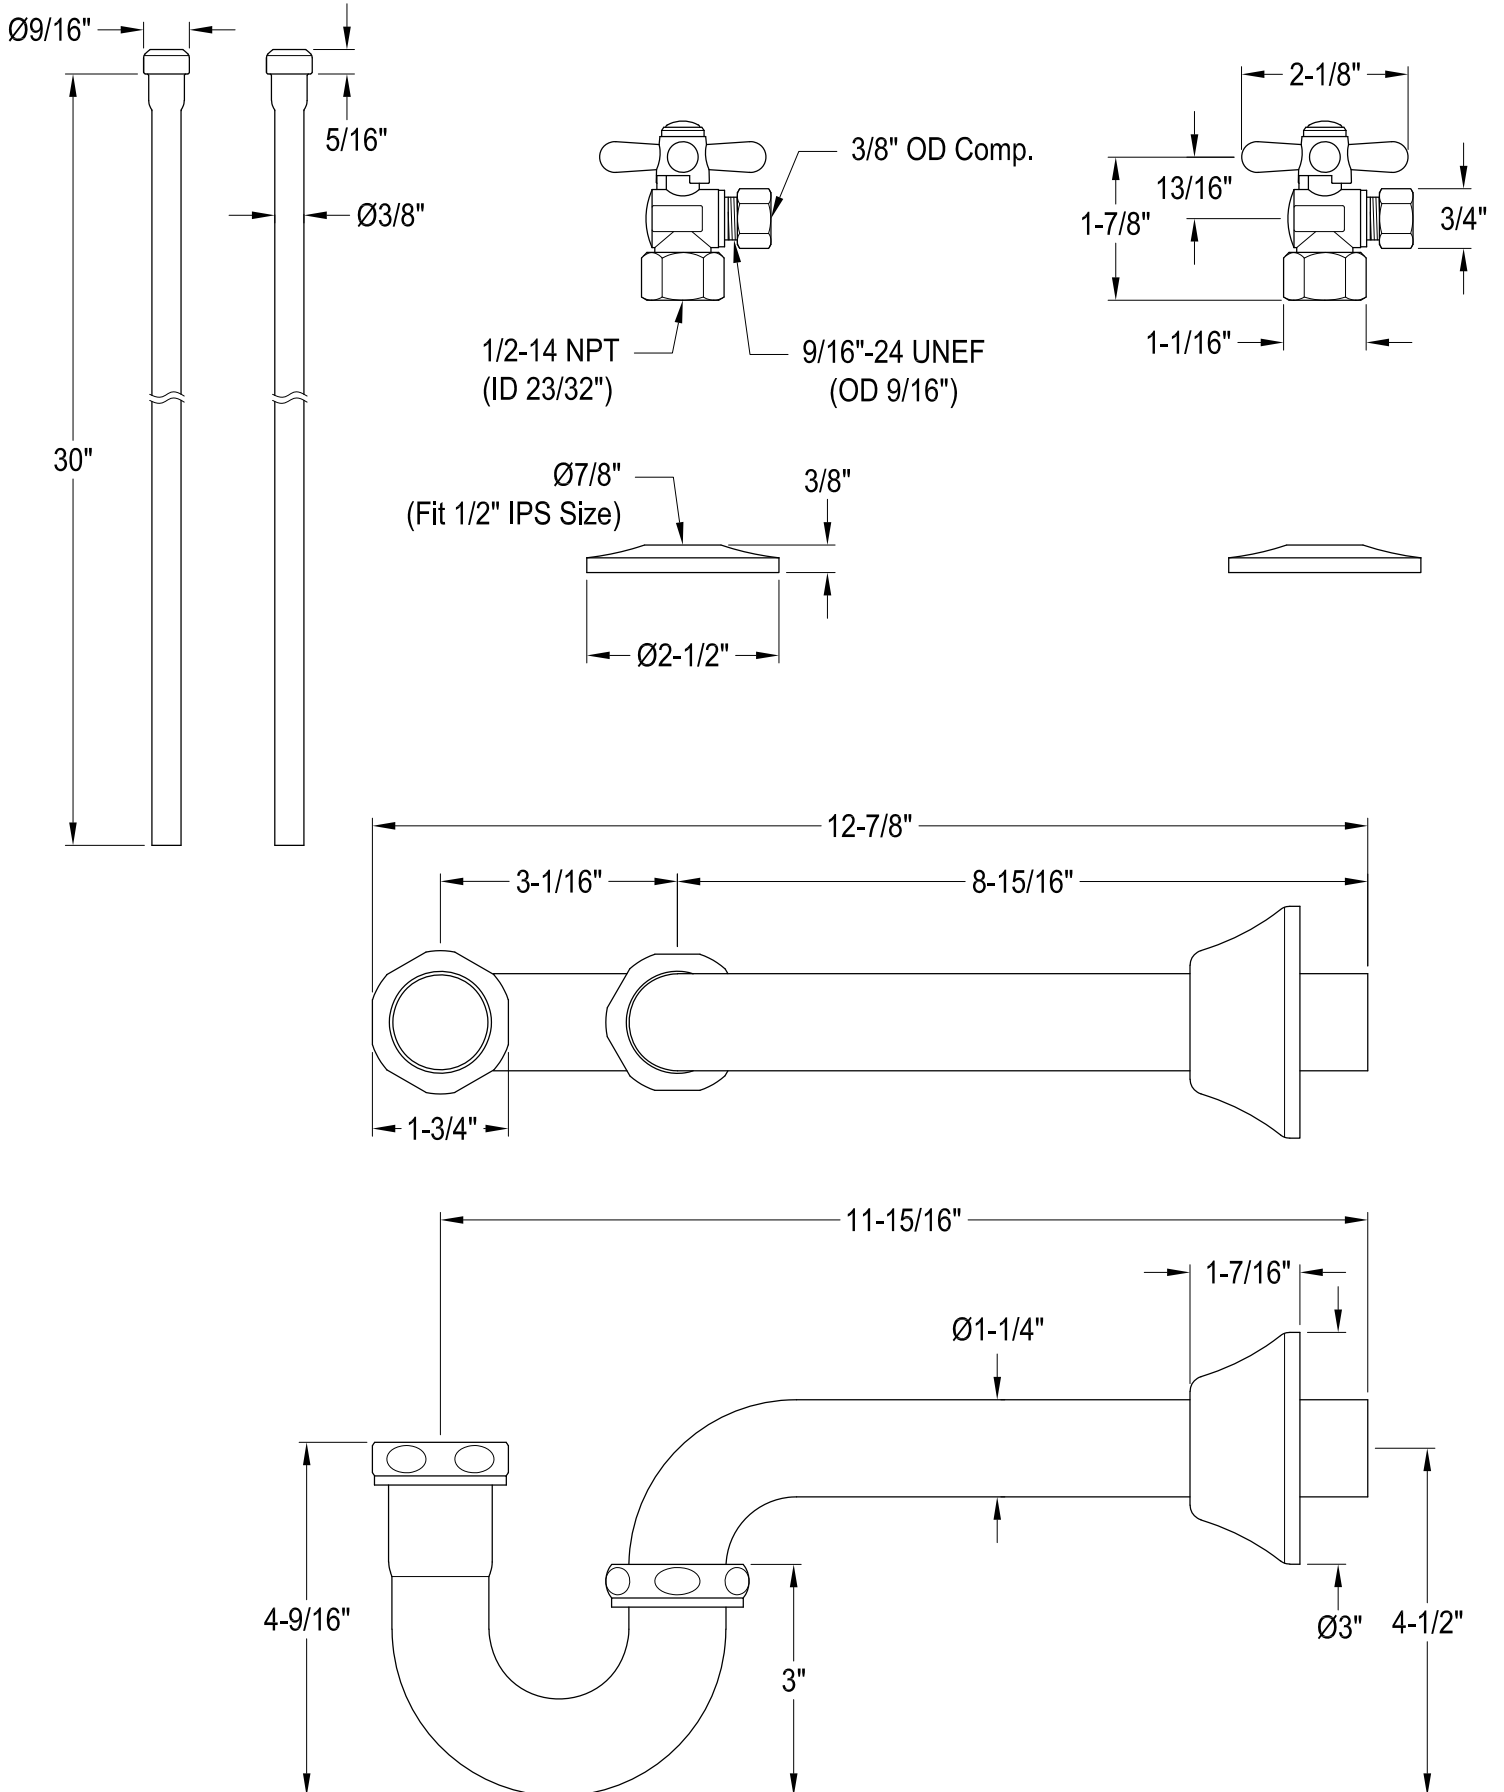

CKVPB36MBSQ1,7,8

36" Console Sink with Brass Legs

CKVPB36MBSQ1,8

Widespread Lavatory Faucet With Retail Pop-Up

CKVPB36MBSQ1,7,8

Plumbing Sink Trim Kit with P-Trap

CKVPB36MBSQ1,7,8

Brass Pop-Up with Overflow, 22 Gauge