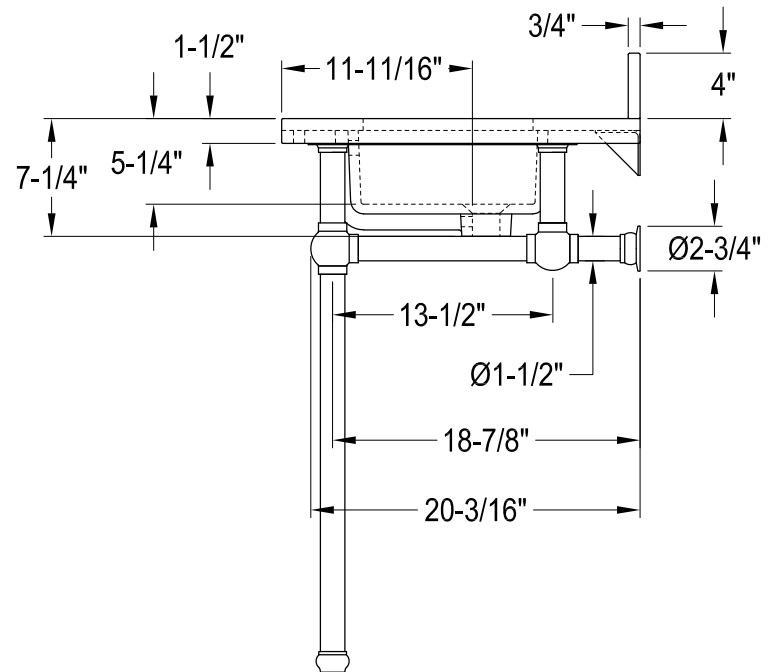

CKVPB36MBSQ1,7,8

36" Console Sink with Brass Legs

CKVPB36MBSQ1,8

Widespread Lavatory Faucet With Retail Pop-Up

CKVPB36MBSQ1,7,8

Plumbing Sink Trim Kit with P-Trap

CKVPB36MBSQ1,7,8

Brass Pop-Up with Overflow, 22 Gauge