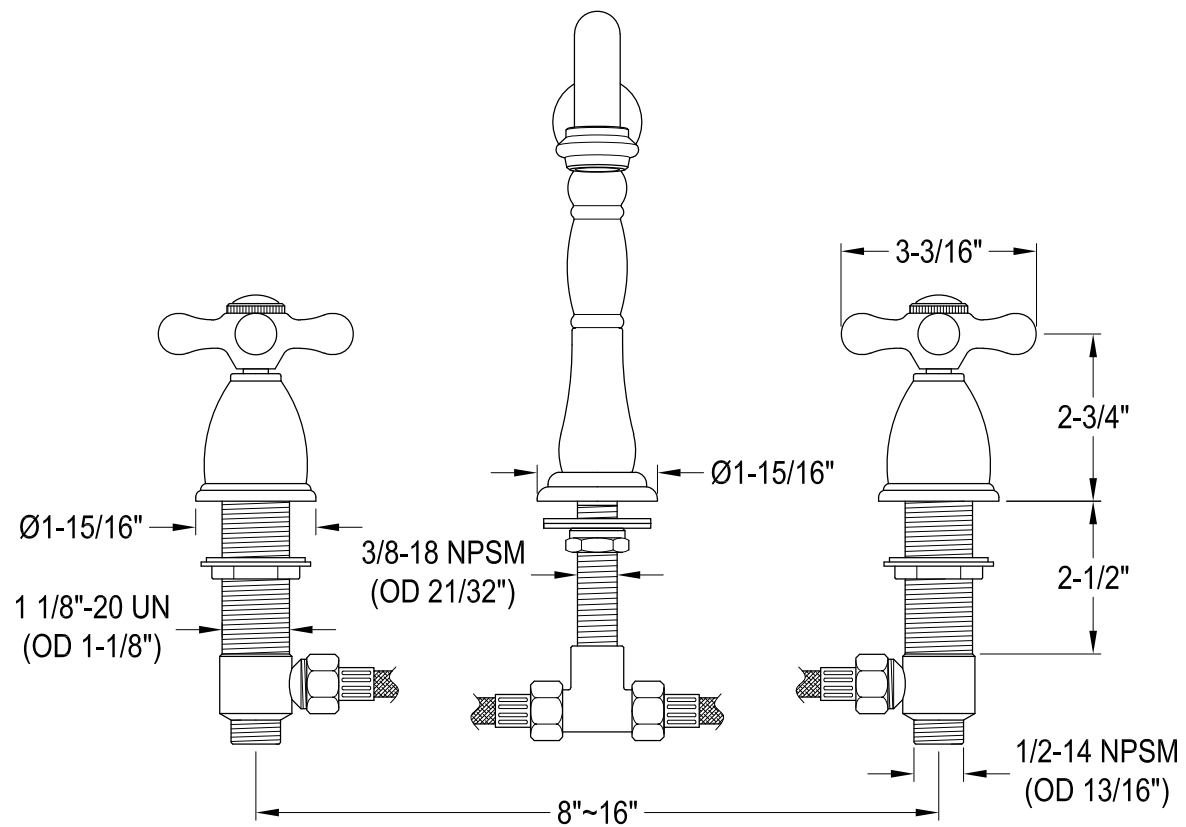

CKVPB36MBSQ1,7,8

36" Console Sink with Brass Legs

CKVPB36MBSQ1,8

Widespread Lavatory Faucet With Retail Pop-Up

CKVPB36MBSQ1,7,8

Plumbing Sink Trim Kit with P-Trap

CKVPB36MBSQ1,7,8

Brass Pop-Up with Overflow, 22 Gauge