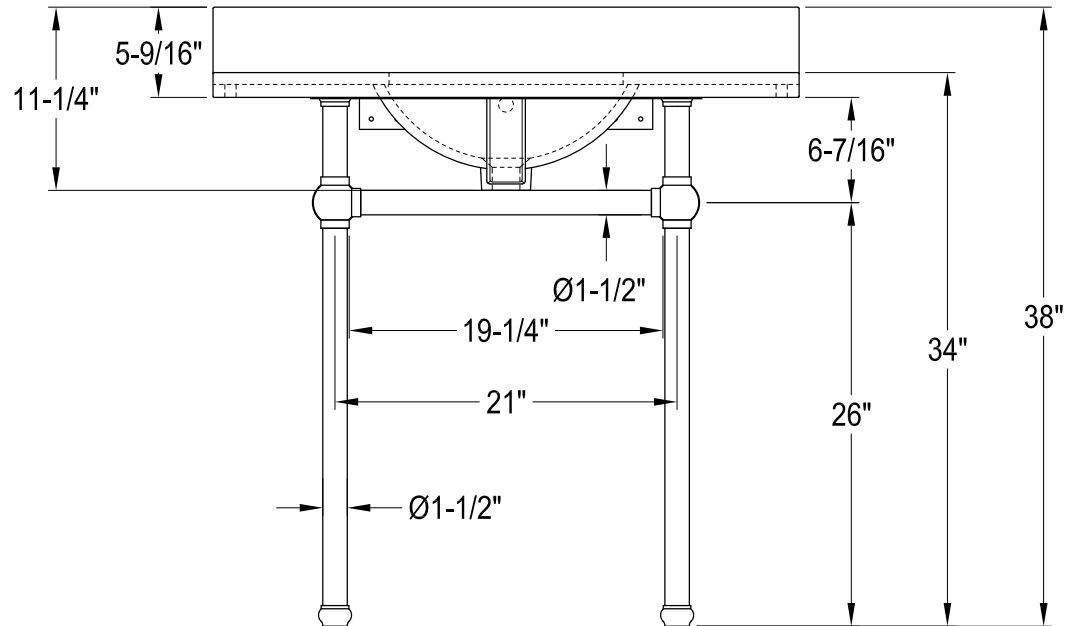

CKVPB36MBSQ1,7,8

36" Console Sink with Brass Legs

CKVPB36MBSQ1,8

Widespread Lavatory Faucet With Retail Pop-Up

CKVPB36MBSQ1,7,8

Plumbing Sink Trim Kit with P-Trap

CKVPB36MBSQ1,7,8

Brass Pop-Up with Overflow, 22 Gauge