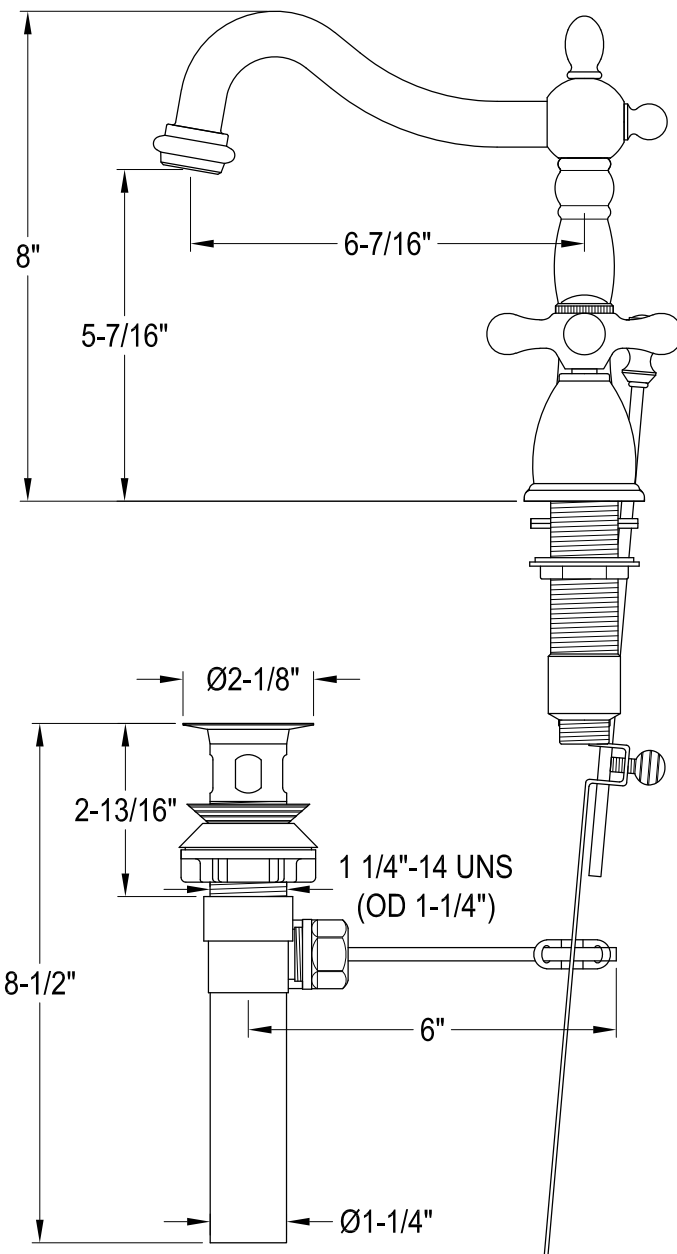

CKVPB36MBSQ1,7,8

36" Console Sink with Brass Legs

CKVPB36MBSQ1,8

Widespread Lavatory Faucet With Retail Pop-Up

CKVPB36MBSQ1,7,8

Plumbing Sink Trim Kit with P-Trap

CKVPB36MBSQ1,7,8

Brass Pop-Up with Overflow, 22 Gauge