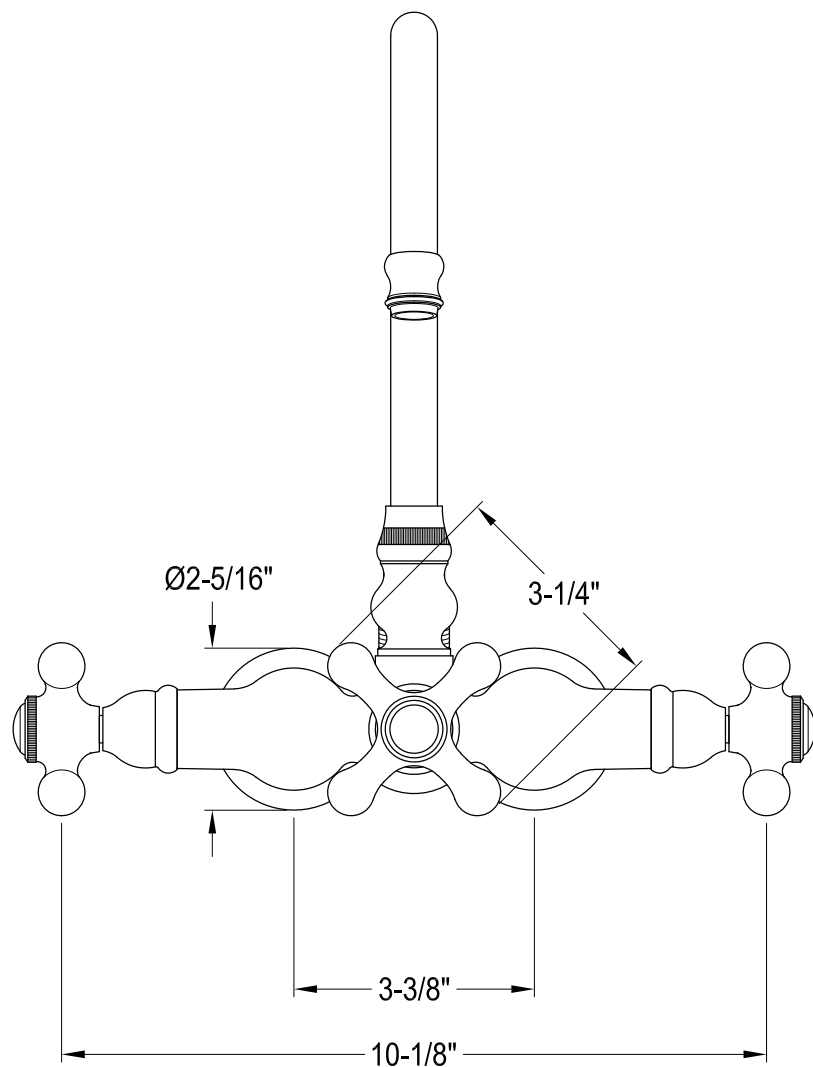

CCK4141,3AX

Shower Combo

CCK4141,3AX

Wall Mount Tub Filler with Hand Shower

CCK4141,3AX

Single Offset Bath Supply

CCK4141,3AX

Clawfoot Tub Waste & Overflow Drain, 20 Gauge