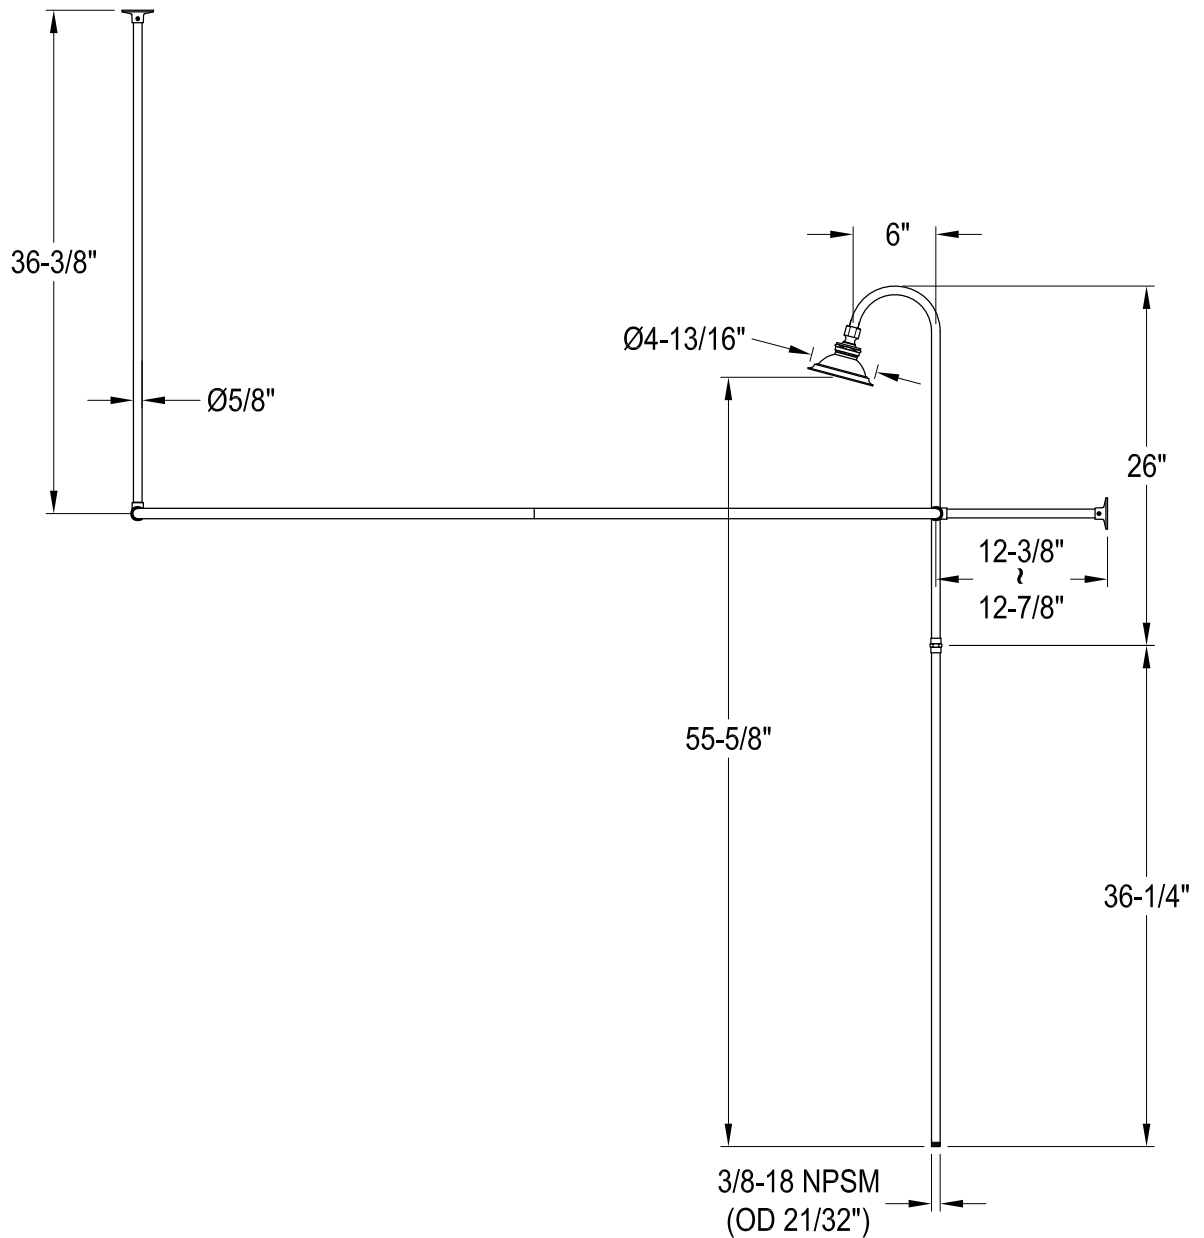

CCK4141,3AX

Shower Combo

CCK4141,3AX

Wall Mount Tub Filler with Hand Shower

CCK4141,3AX

Single Offset Bath Supply

CCK4141,3AX

Clawfoot Tub Waste & Overflow Drain, 20 Gauge