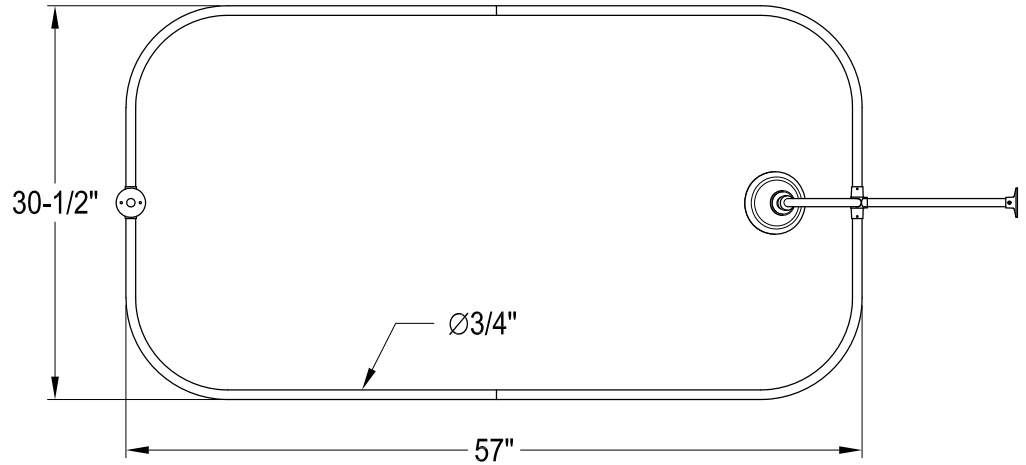

CCK4141,3AX

Shower Combo

CC461,2,5,8 Single Offset Bath Supply

CC2091,2,5,8 Tub Waste & Overflow