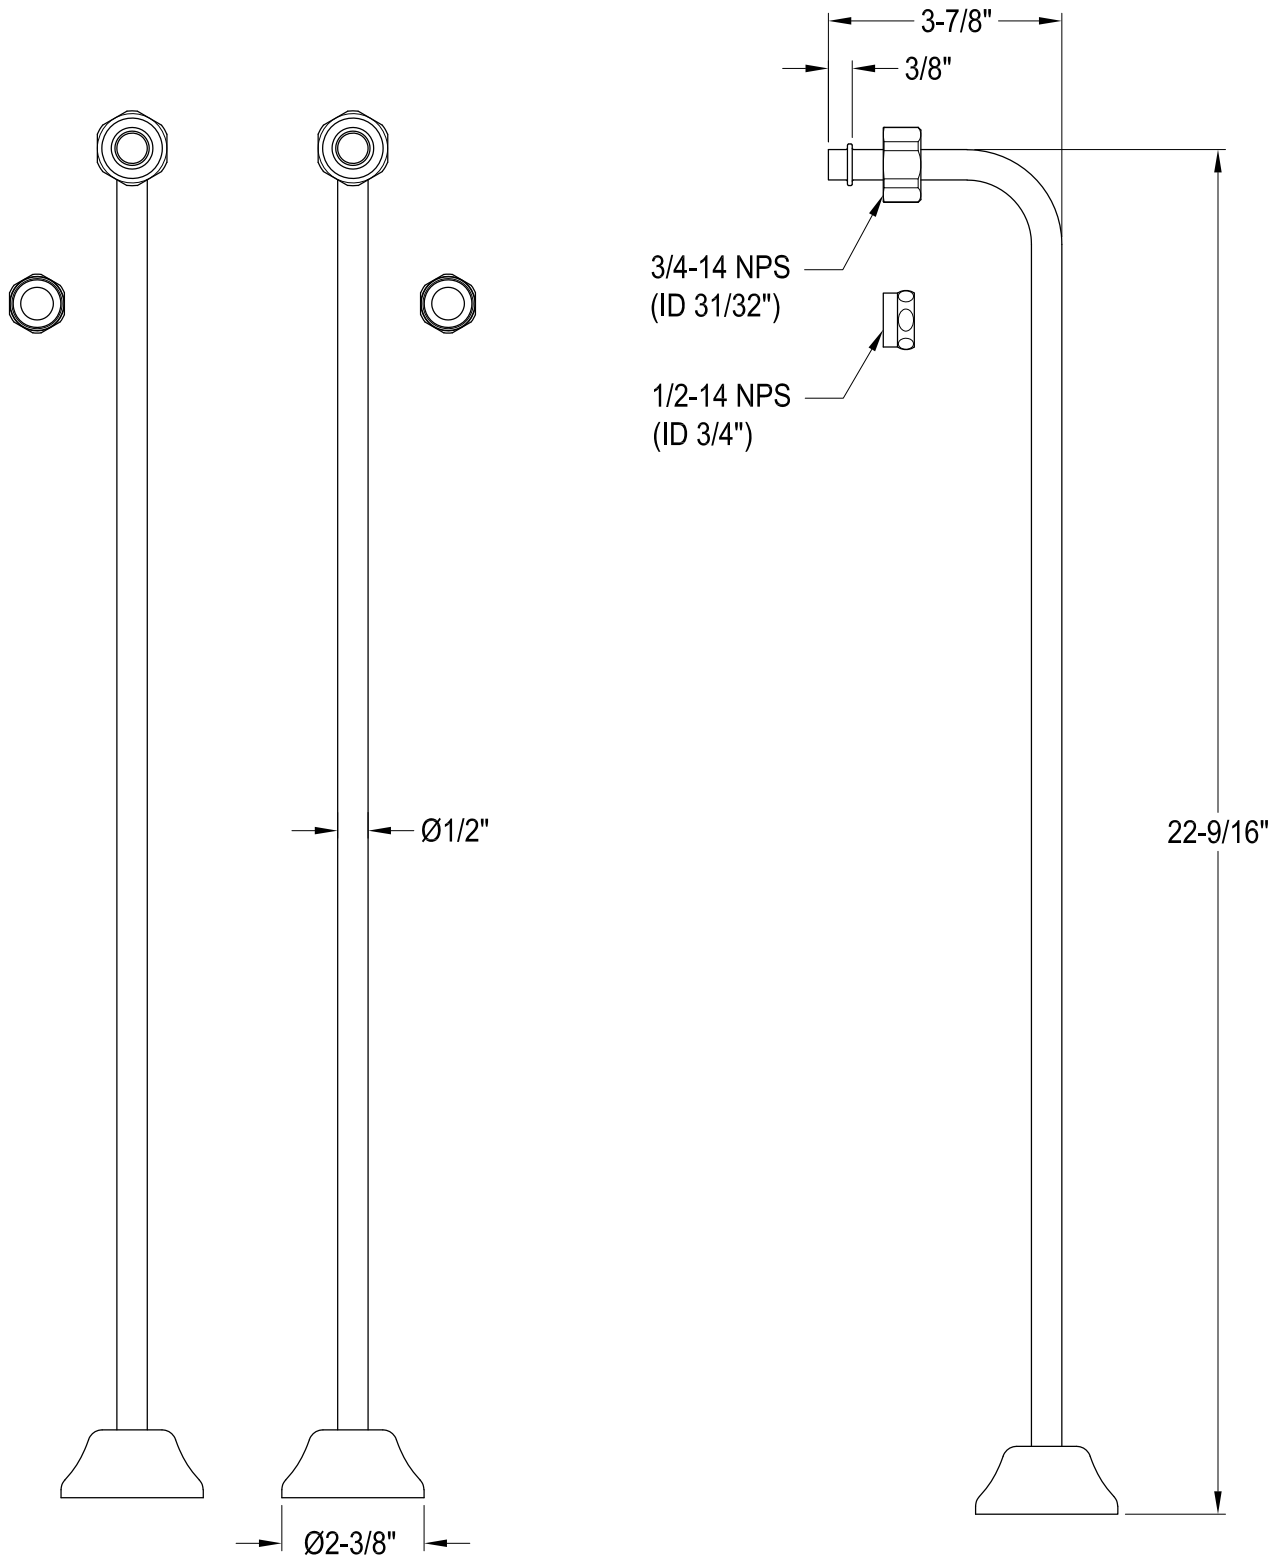

CCK4141,3AX

Shower Combo

CCK4141,3AX

Wall Mount Tub Filler with Hand Shower

CCK4141,3AX

Single Offset Bath Supply

CCK4141,3AX

Clawfoot Tub Waste & Overflow Drain, 20 Gauge