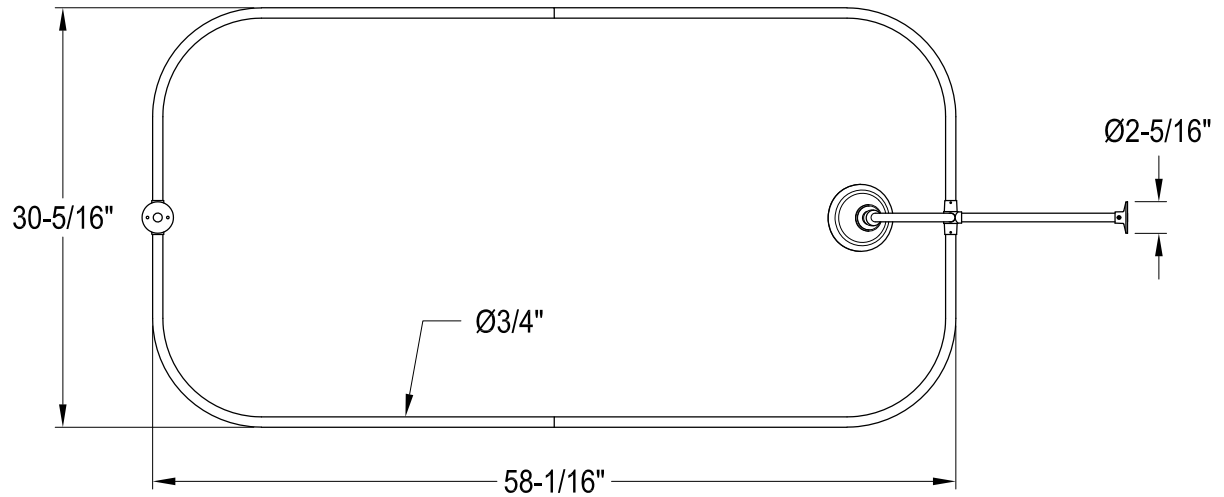

CCK4141,3AX

Shower Combo

CCK4141,3AX

Wall Mount Tub Filler with Hand Shower

CCK4141,3AX

Single Offset Bath Supply

CCK4141,3AX

Clawfoot Tub Waste & Overflow Drain, 20 Gauge