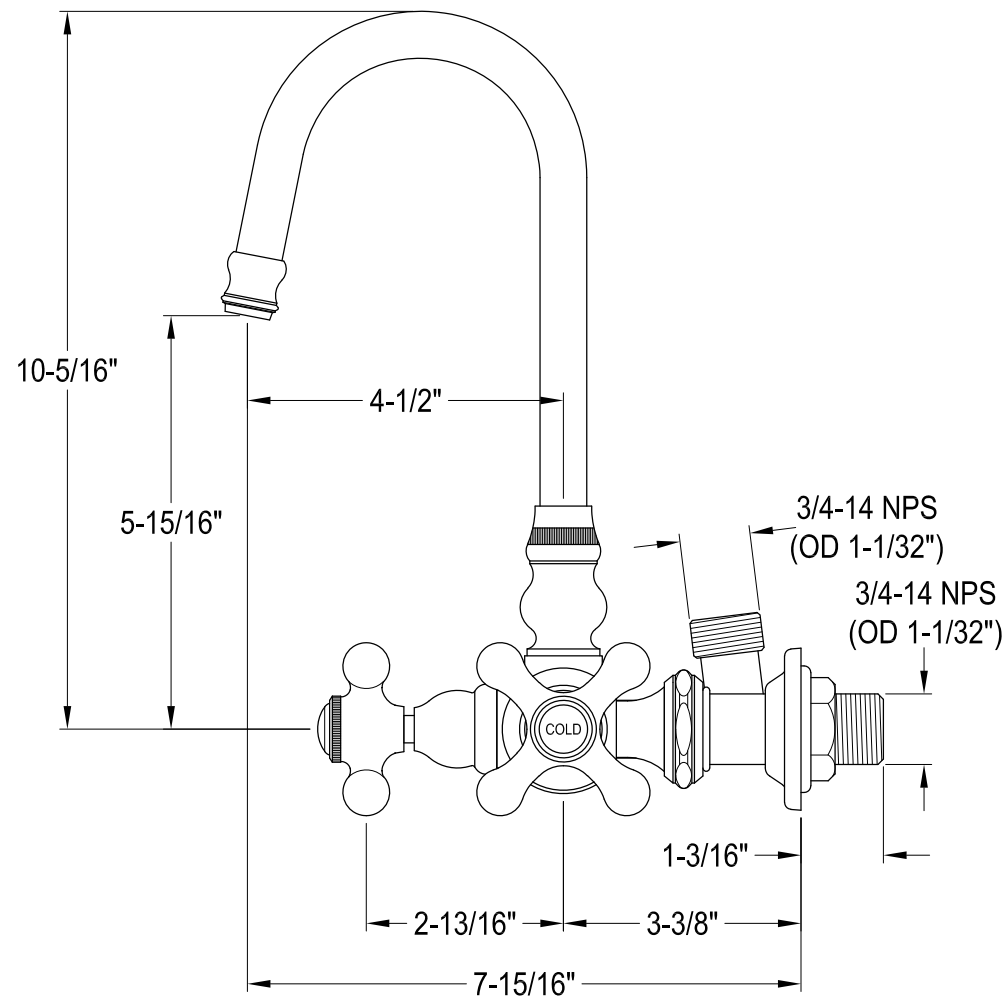

CCK4141,3AX

Shower Combo

CCK4141,3AX

Wall Mount Tub Filler with Hand Shower

CCK4141,3AX

Single Offset Bath Supply

CCK4141,3AX

Clawfoot Tub Waste & Overflow Drain, 20 Gauge