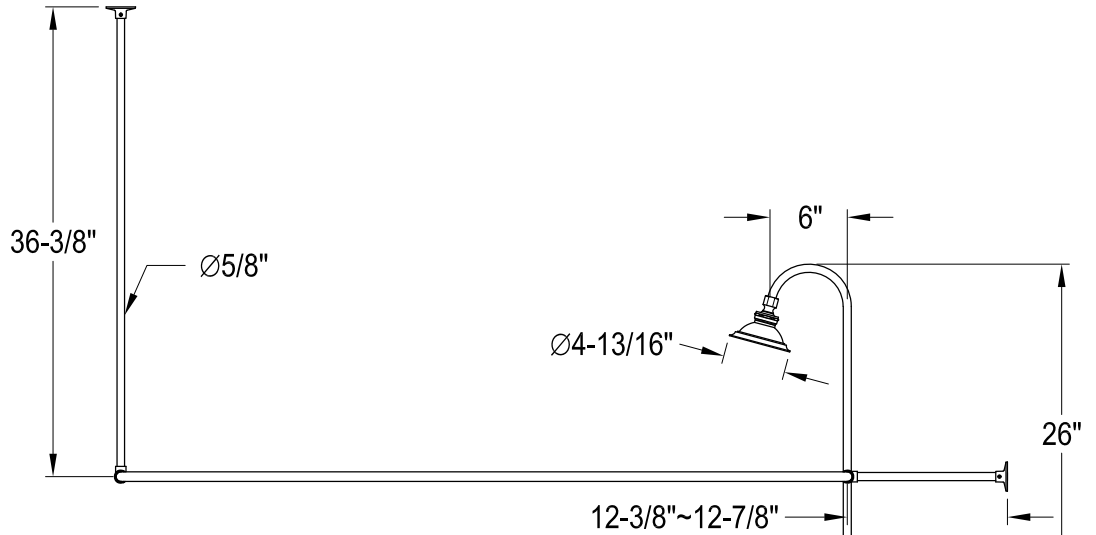

CCK4141,3AX

Shower Combo

CC461,2,5,8 Single Offset Bath Supply

CC2091,2,5,8 Tub Waste & Overflow