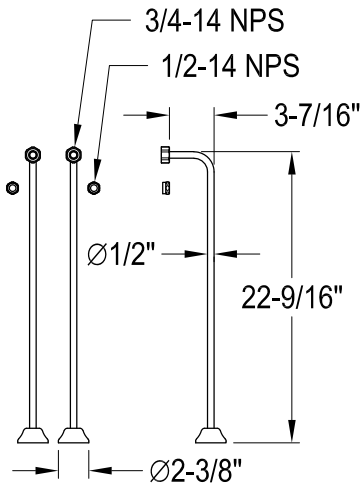

CCK4141,3AX

Shower Combo

CC461,2,5,8 Single Offset Bath Supply

CC2091,2,5,8 Tub Waste & Overflow