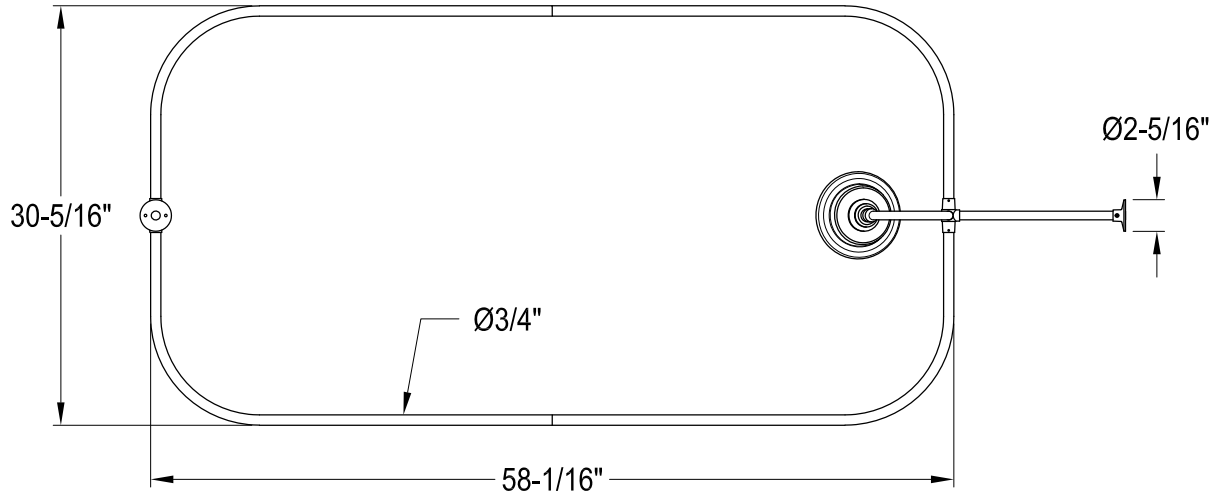

CCK3141HCPL

Shower Combo

CCK3141HCPL

Wall Mount Tub Filler with Hand Shower

CCK3141HCPL

Single Offset Bath Supply

CCK3141HCPL

Clawfoot Tub Waste & Overflow Drain, 20 Gauge