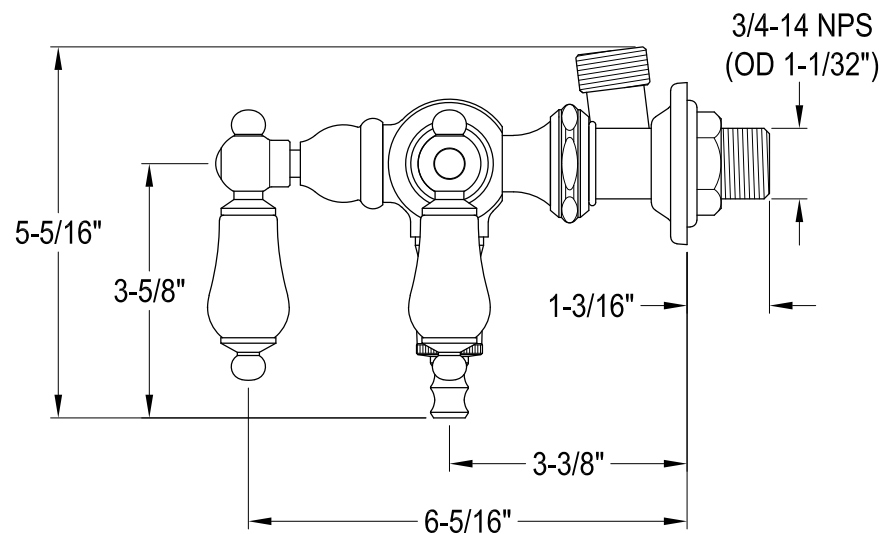

CCK3141HCPL

Shower Combo

CCK3141HCPL

Wall Mount Tub Filler with Hand Shower

CCK3141HCPL

Single Offset Bath Supply

CCK3141HCPL

Clawfoot Tub Waste & Overflow Drain, 20 Gauge