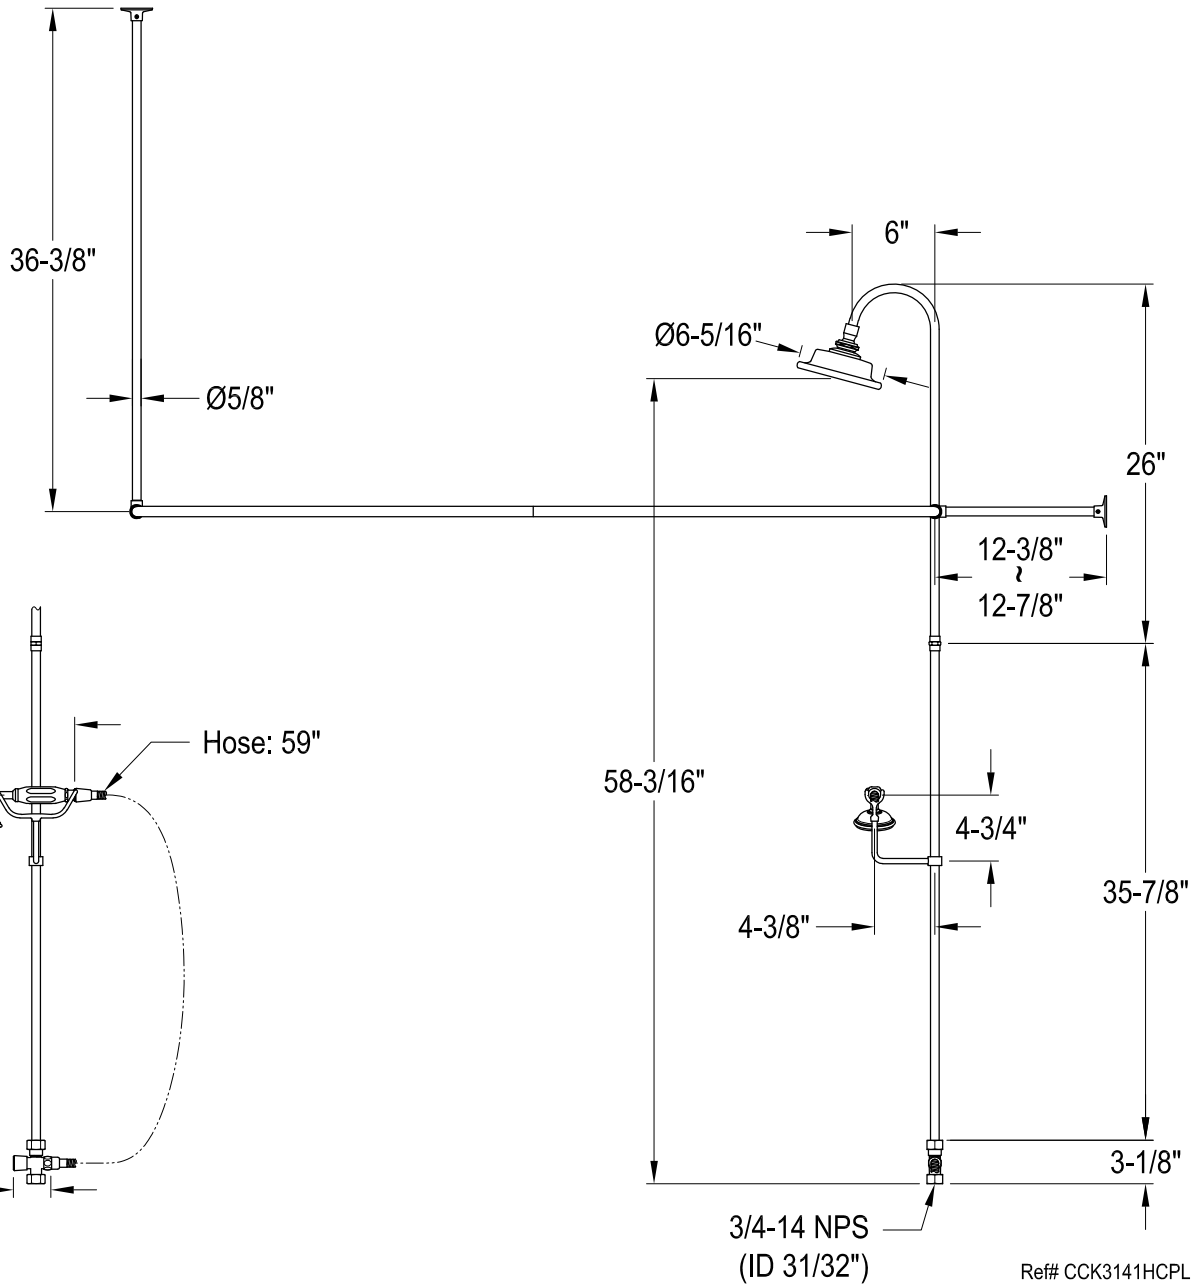

CCK3141HCPL

Shower Combo

CCK3141HCPL

Wall Mount Tub Filler with Hand Shower

CCK3141HCPL

Single Offset Bath Supply

CCK3141HCPL

Clawfoot Tub Waste & Overflow Drain, 20 Gauge