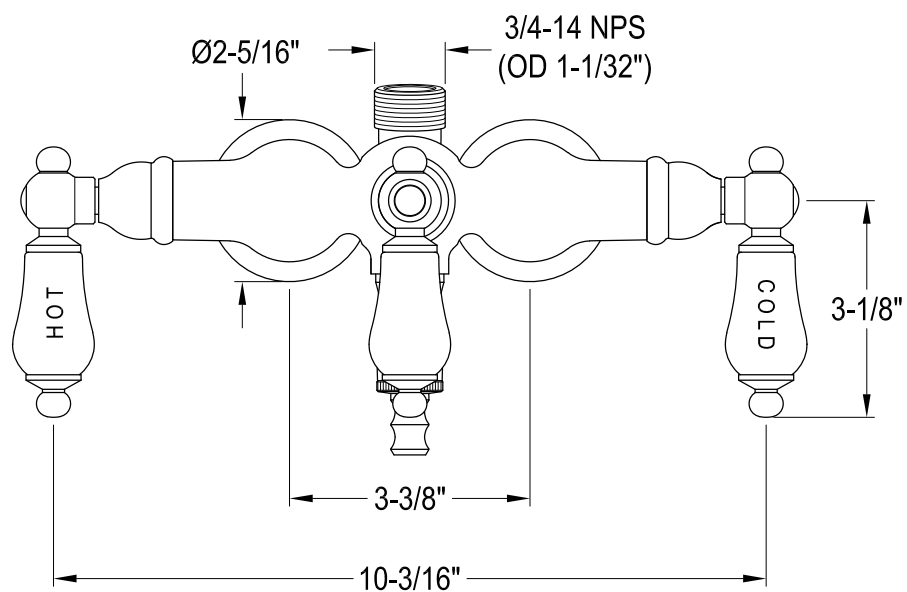

CCK3141HCPL

Shower Combo

CCK3141HCPL

Wall Mount Tub Filler with Hand Shower

CCK3141HCPL

Single Offset Bath Supply

CCK3141HCPL

Clawfoot Tub Waste & Overflow Drain, 20 Gauge