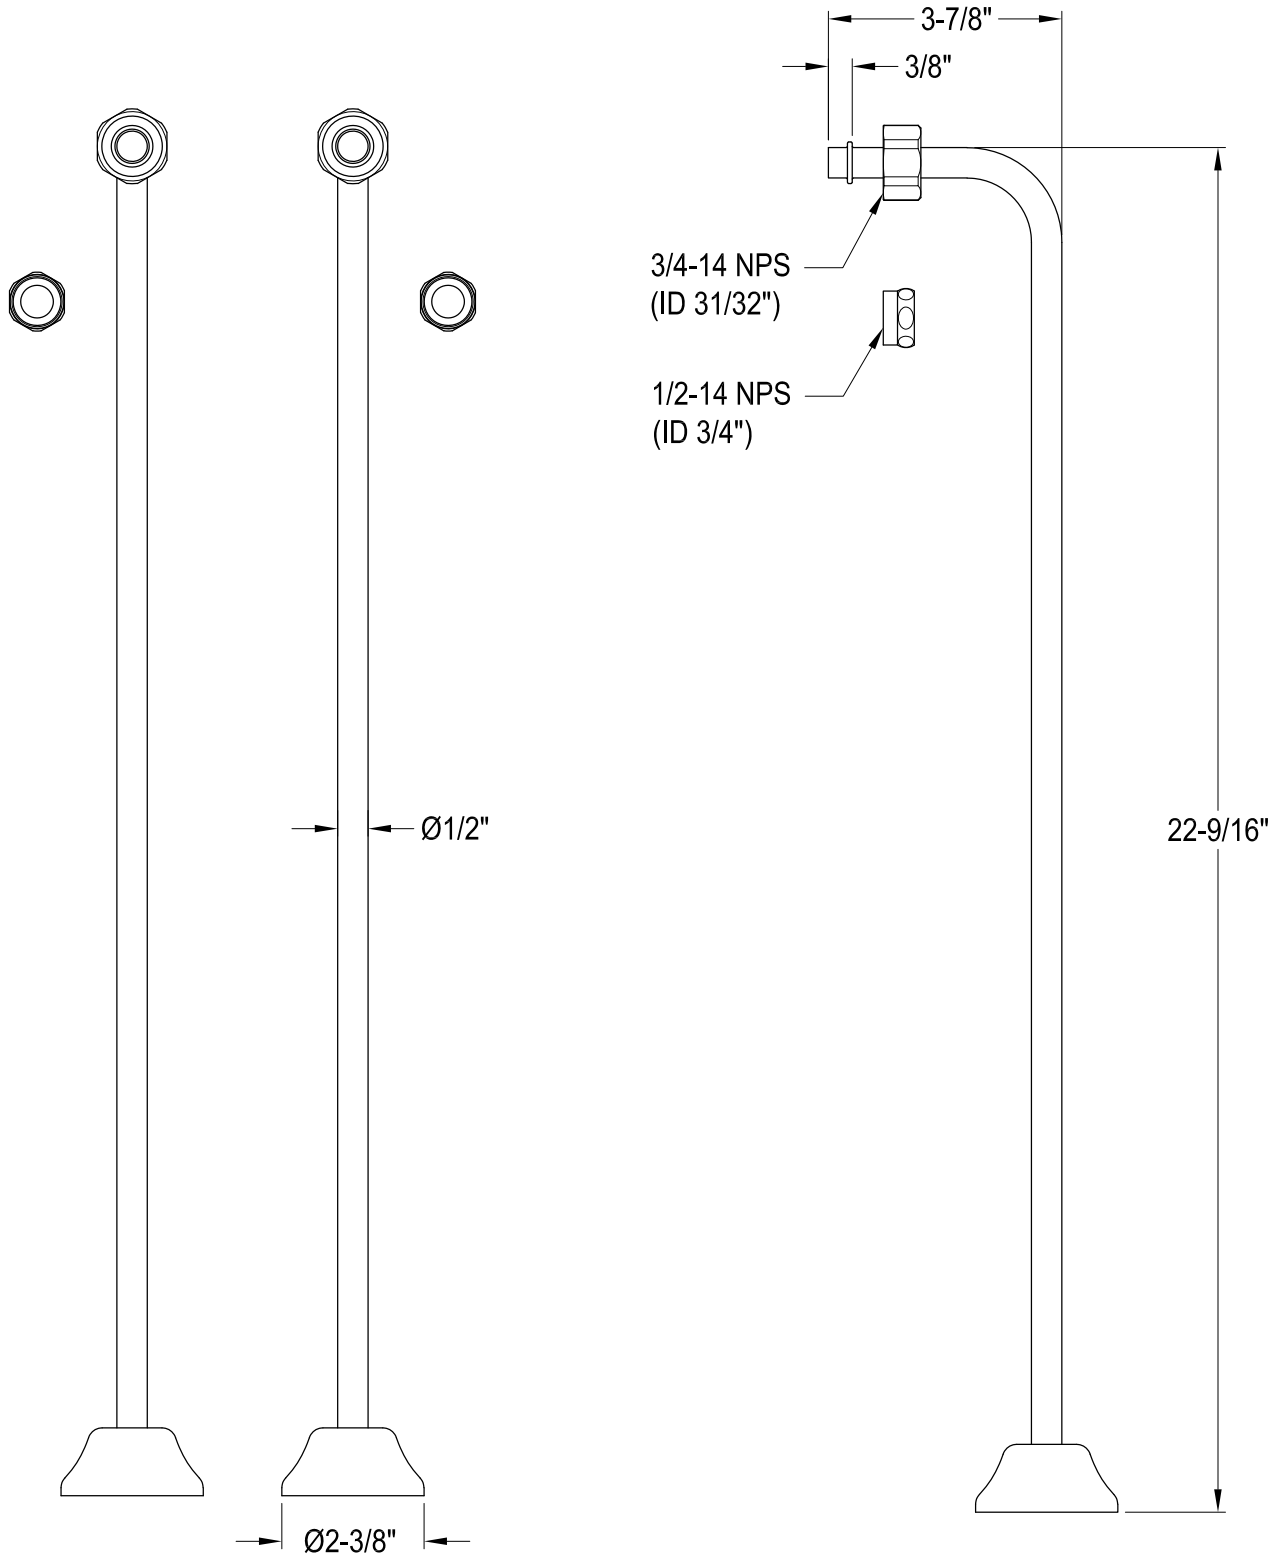

CCK3141HCPL

Shower Combo

CCK3141HCPL

Wall Mount Tub Filler with Hand Shower

CCK3141HCPL

Single Offset Bath Supply

CCK3141HCPL

Clawfoot Tub Waste & Overflow Drain, 20 Gauge