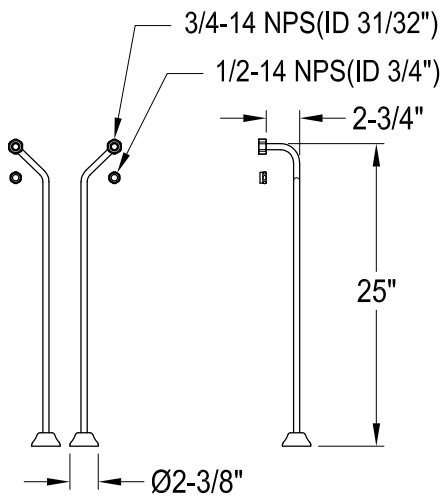

# CCK2180,1,2,5,8PL

Shower Combo

## CC470,1,2,3,5,6,7,8 Double Offset Bath Supply

## CC2090,1,2,3,5,6,7,8 Tub Waste & Overflow