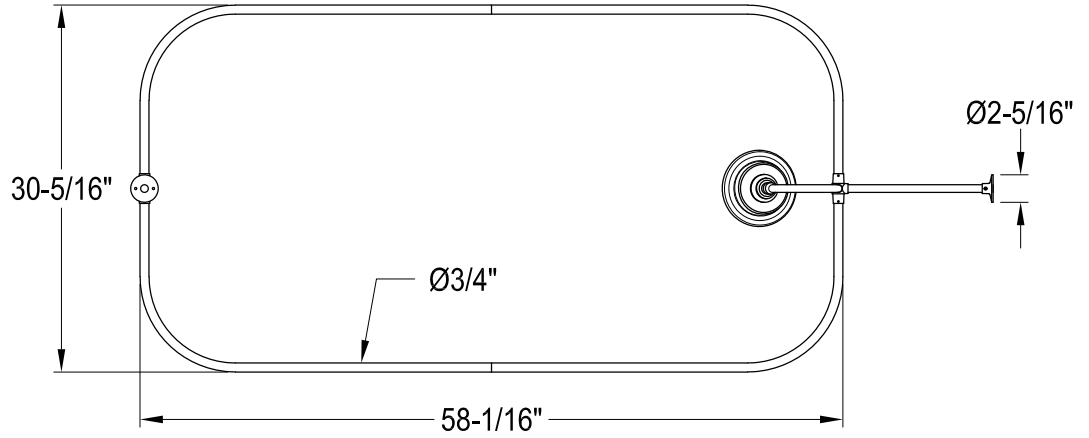

# CCK2180,1,2,5,8PL

Shower Combo

## CC470,1,2,3,5,6,7,8 Double Offset Bath Supply

## CC2090,1,2,3,5,6,7,8 Tub Waste & Overflow