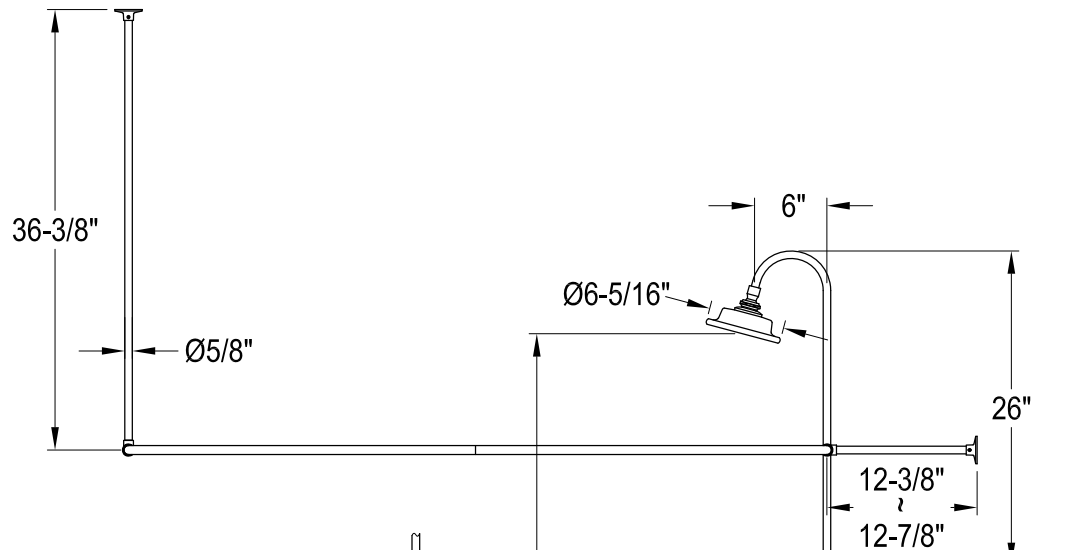

# CCK2180,1,2,5,8PL

Shower Combo

## CC470,1,2,3,5,6,7,8 Double Offset Bath Supply

## CC2090,1,2,3,5,6,7,8 Tub Waste & Overflow