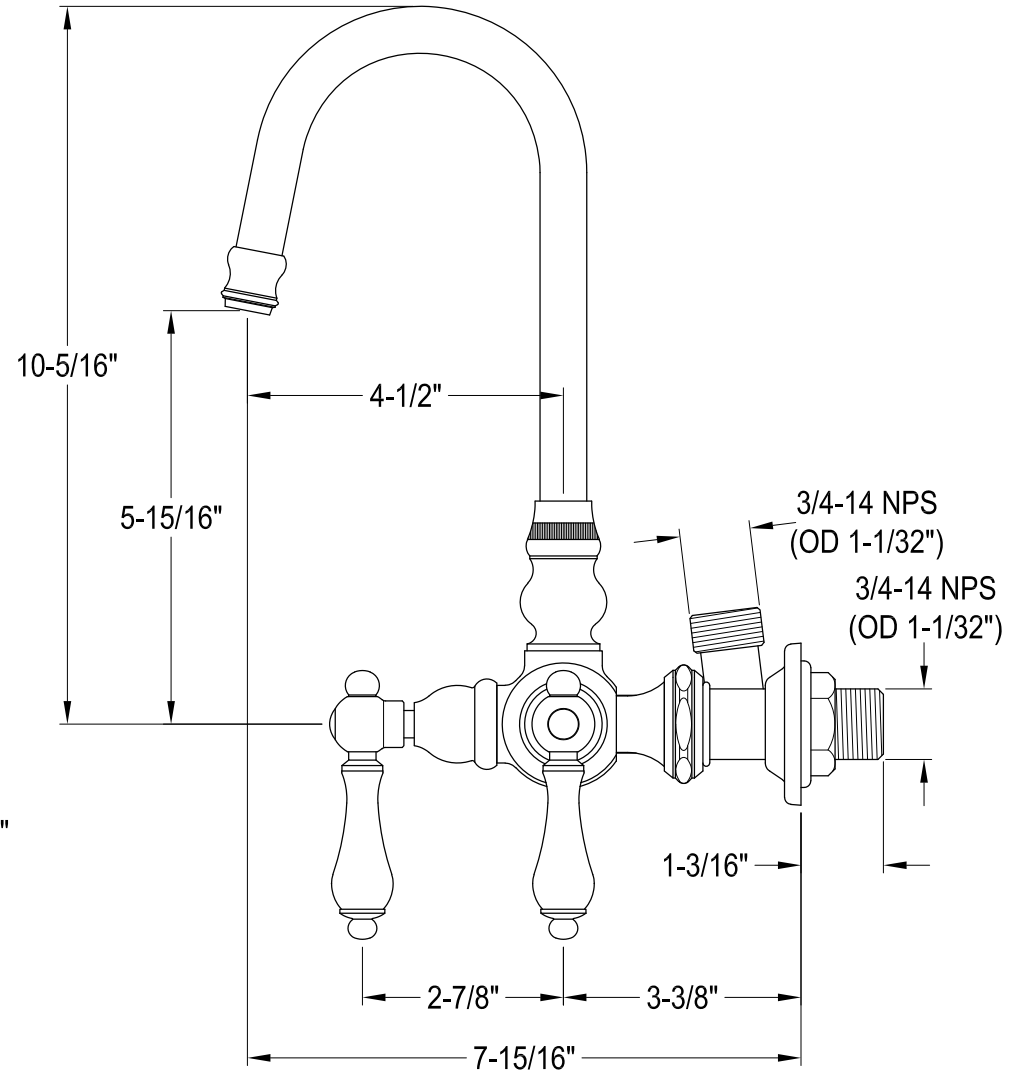

CCK2181AL

Shower Combo

CCK2181AL

Wall Mount Tub Filler with Hand Shower

CCK2181AL

Double Offset Bath Supply

CCK2181AL

Clawfoot Tub Waste & Overflow Drain, 20 Gauge