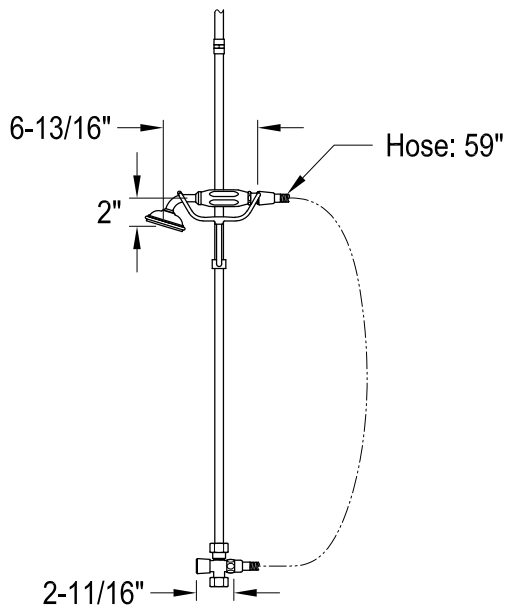

CCK2181AL

Shower Combo

CCK2181AL

Wall Mount Tub Filler with Hand Shower

CCK2181AL

Double Offset Bath Supply

CCK2181AL

Clawfoot Tub Waste & Overflow Drain, 20 Gauge