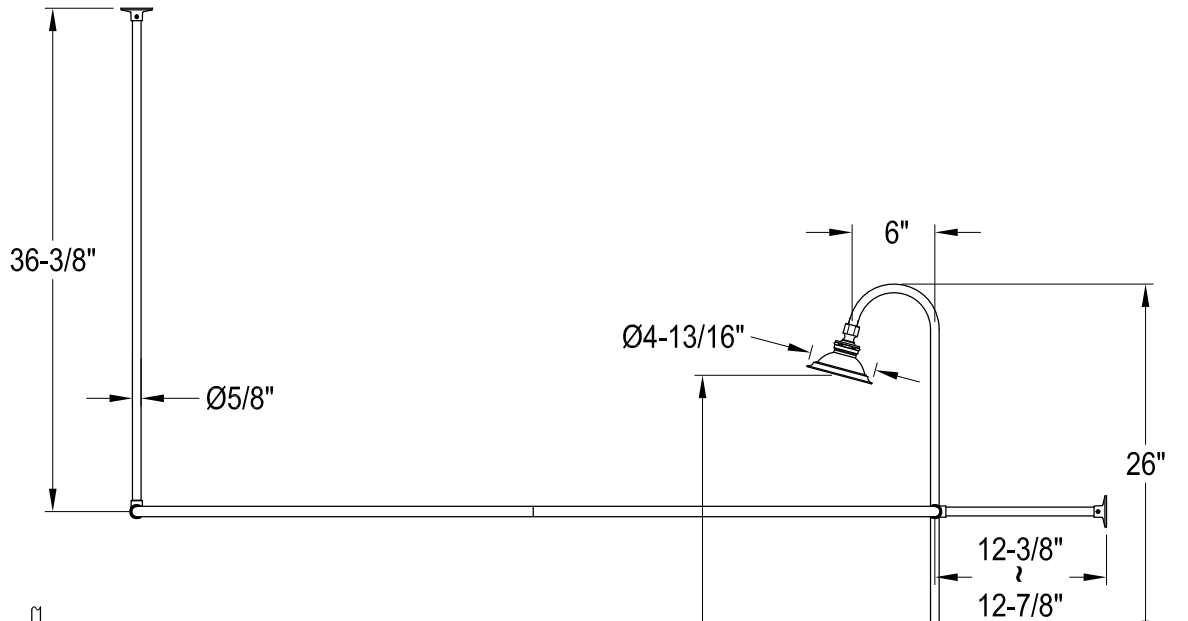

CCK2181AL

Shower Combo

CCK2181AL

Wall Mount Tub Filler with Hand Shower

CCK2181AL

Double Offset Bath Supply

CCK2181AL

Clawfoot Tub Waste & Overflow Drain, 20 Gauge