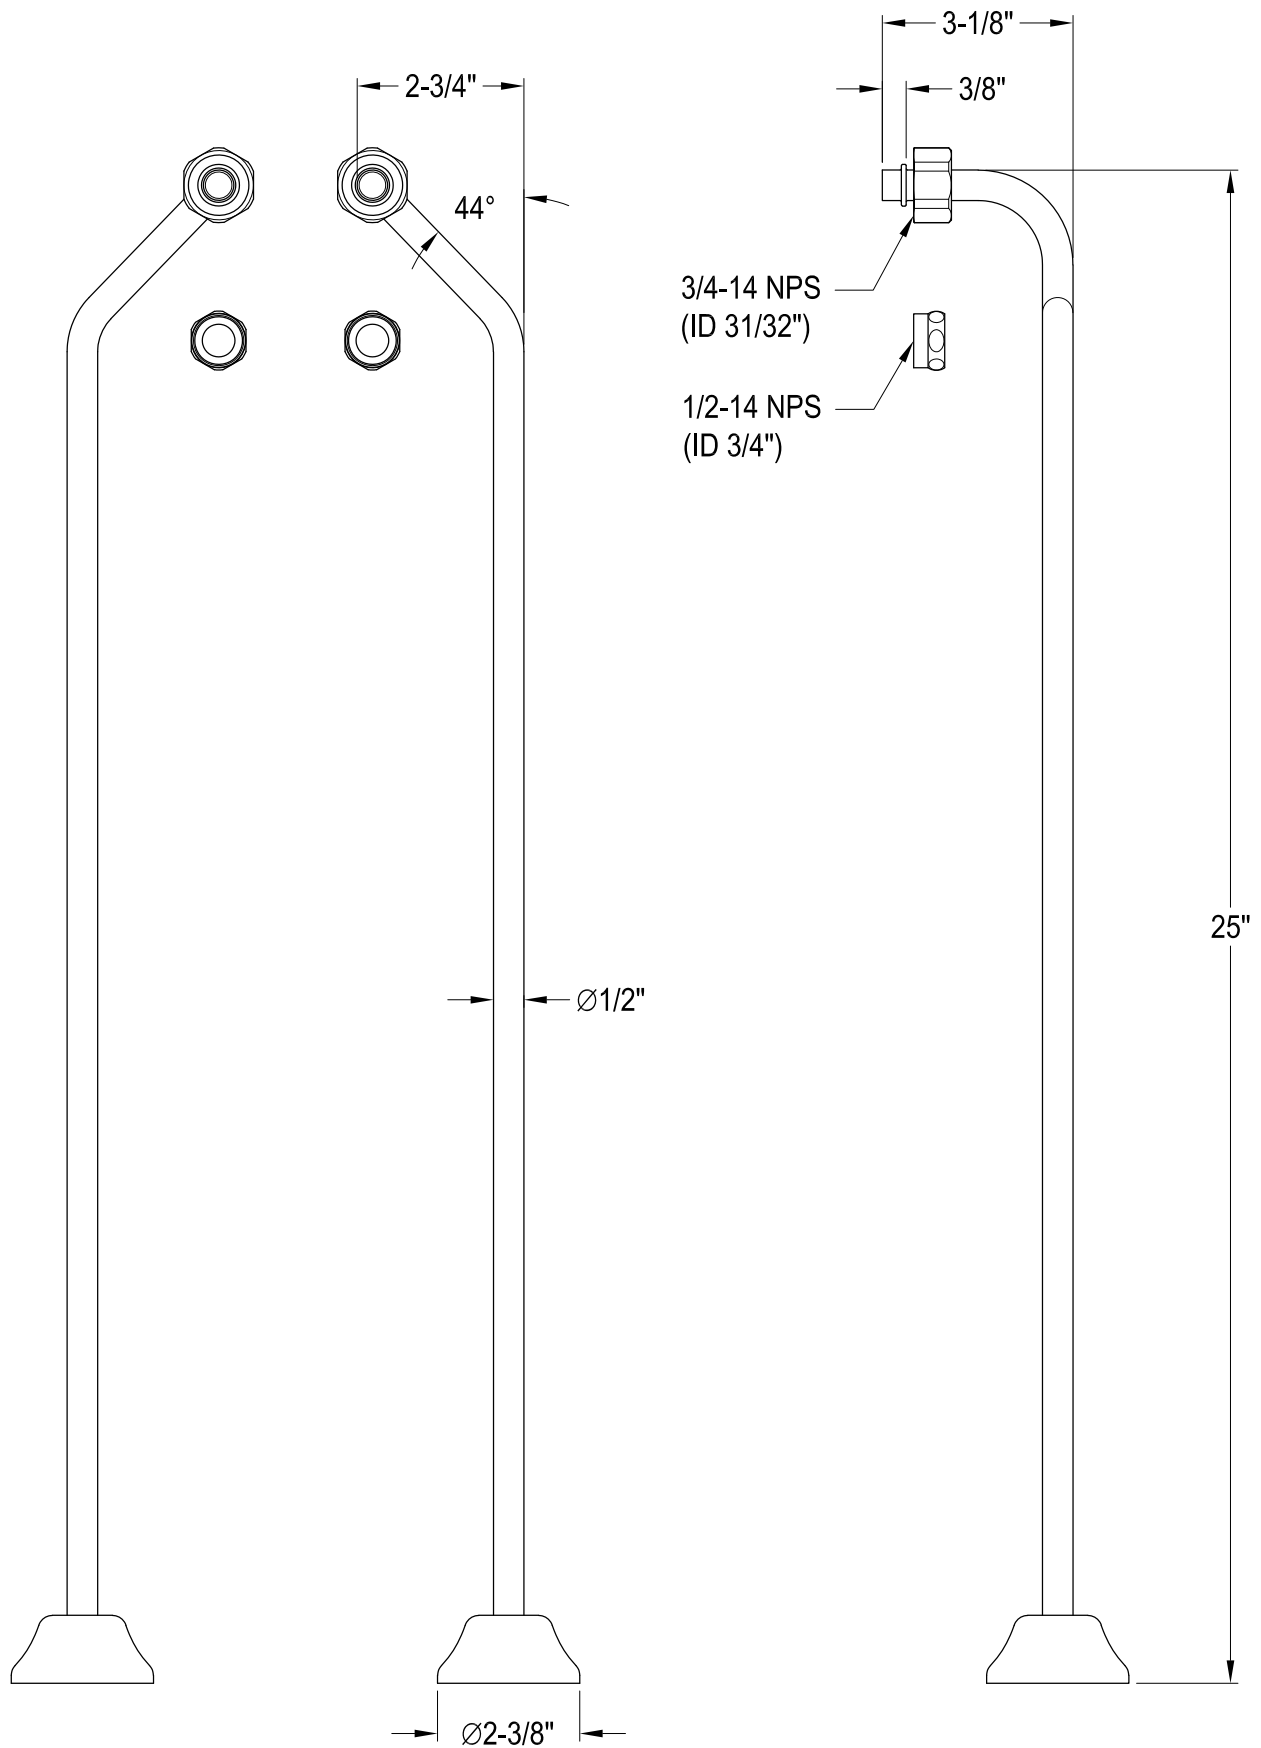

CCK2181AL

Shower Combo

CCK2181AL

Wall Mount Tub Filler with Hand Shower

CCK2181AL

Double Offset Bath Supply

CCK2181AL

Clawfoot Tub Waste & Overflow Drain, 20 Gauge