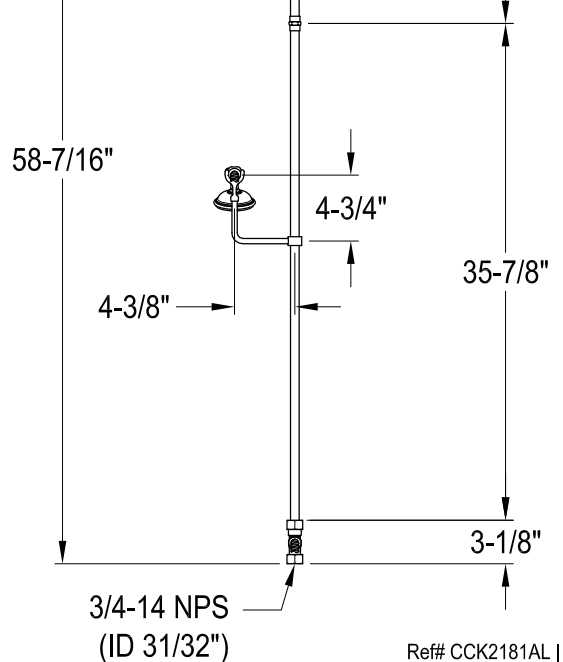

CCK2181AL

Shower Combo

CCK2181AL

Wall Mount Tub Filler with Hand Shower

CCK2181AL

Double Offset Bath Supply

CCK2181AL

Clawfoot Tub Waste & Overflow Drain, 20 Gauge