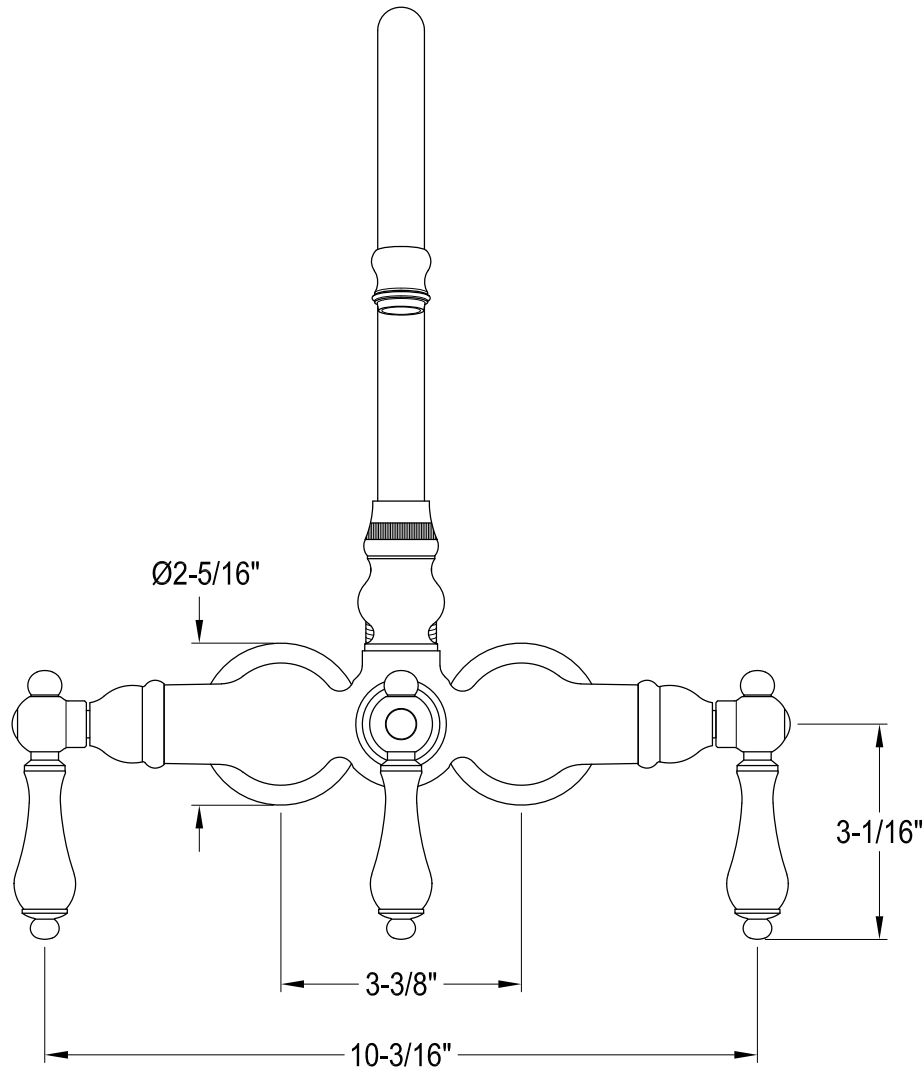

CCK2181AL

Shower Combo

CCK2181AL

Wall Mount Tub Filler with Hand Shower

CCK2181AL

Double Offset Bath Supply

CCK2181AL

Clawfoot Tub Waste & Overflow Drain, 20 Gauge