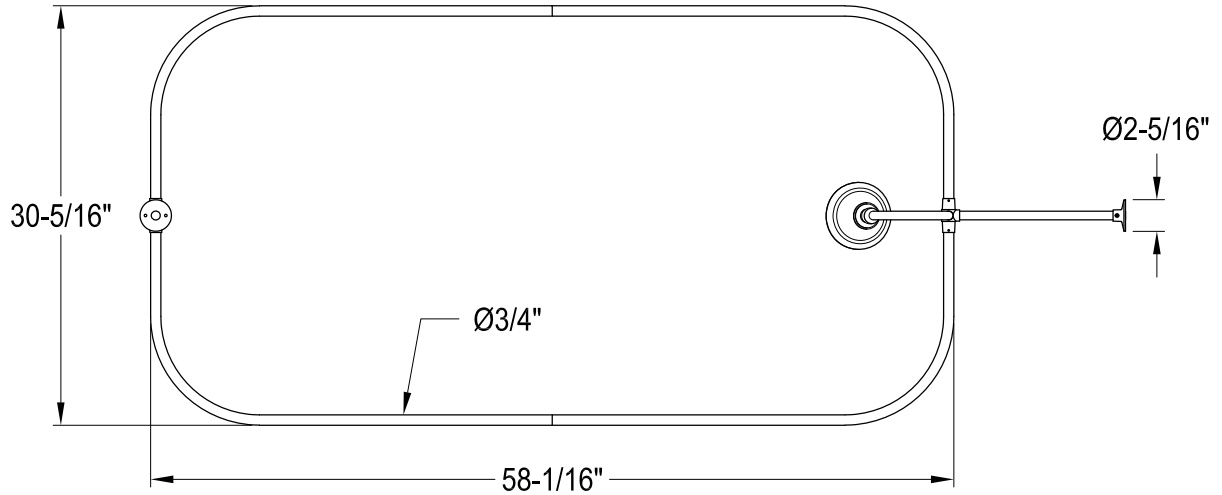

CCK2181AL

Shower Combo

CCK2181AL

Wall Mount Tub Filler with Hand Shower

CCK2181AL

Double Offset Bath Supply

CCK2181AL

Clawfoot Tub Waste & Overflow Drain, 20 Gauge