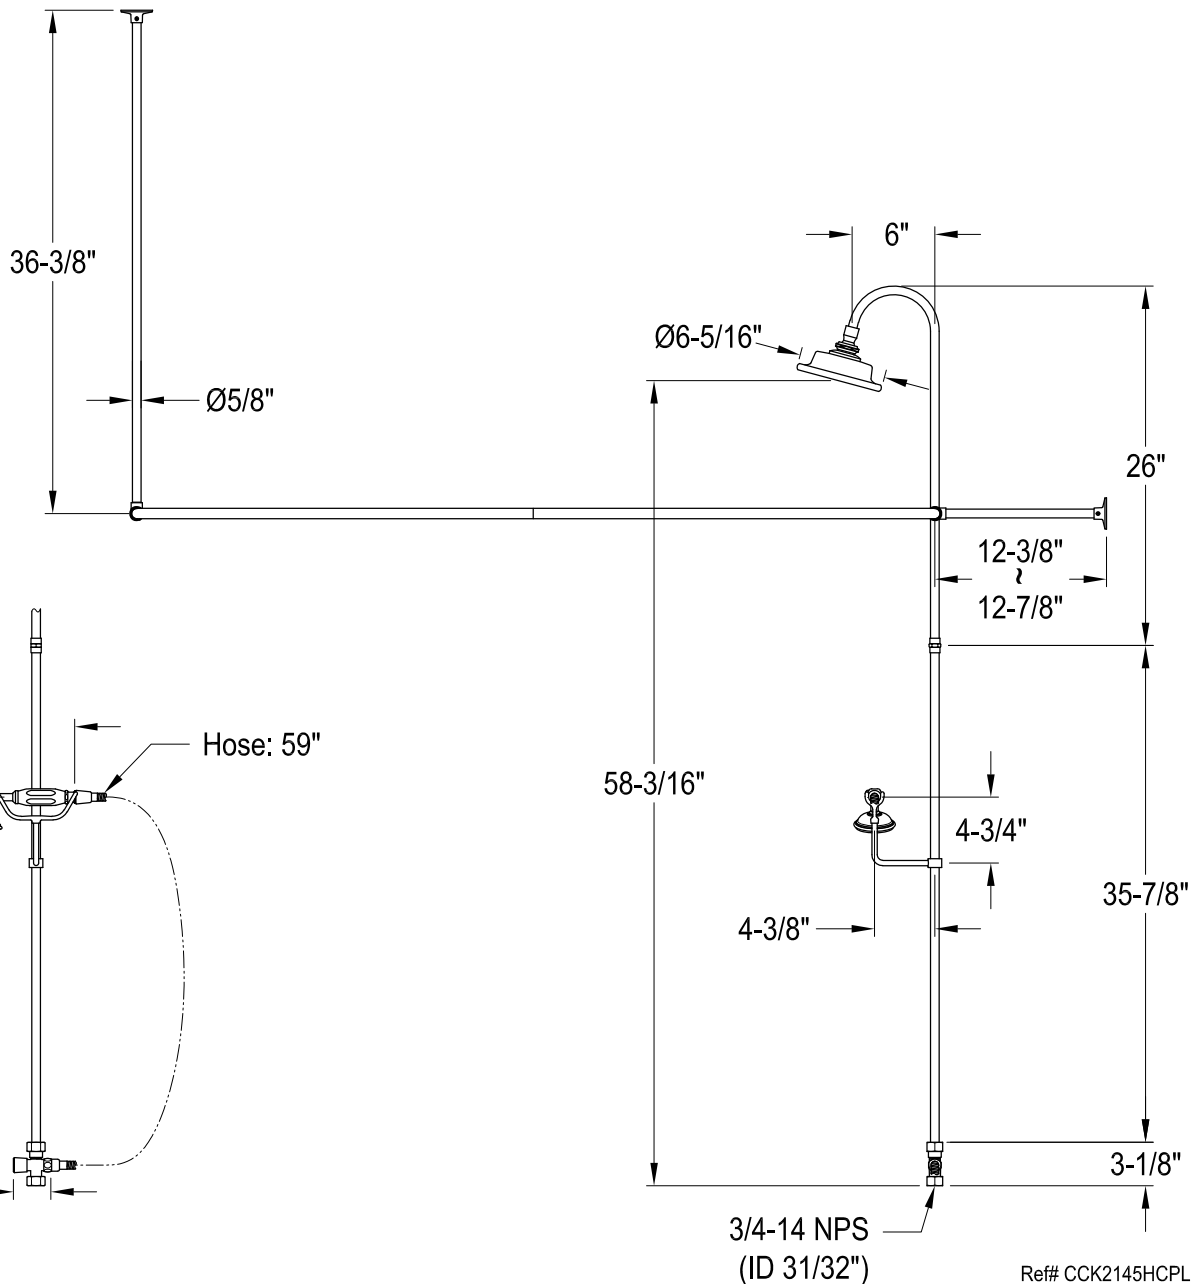

CCK2145HCPL

Shower Combo

CCK2145HCPL

Wall Mount Tub Filler with Hand Shower

CCK2145HCPL

Single Offset Bath Supply

CCK2145HCPL

Clawfoot Tub Waste & Overflow Drain, 20 Gauge