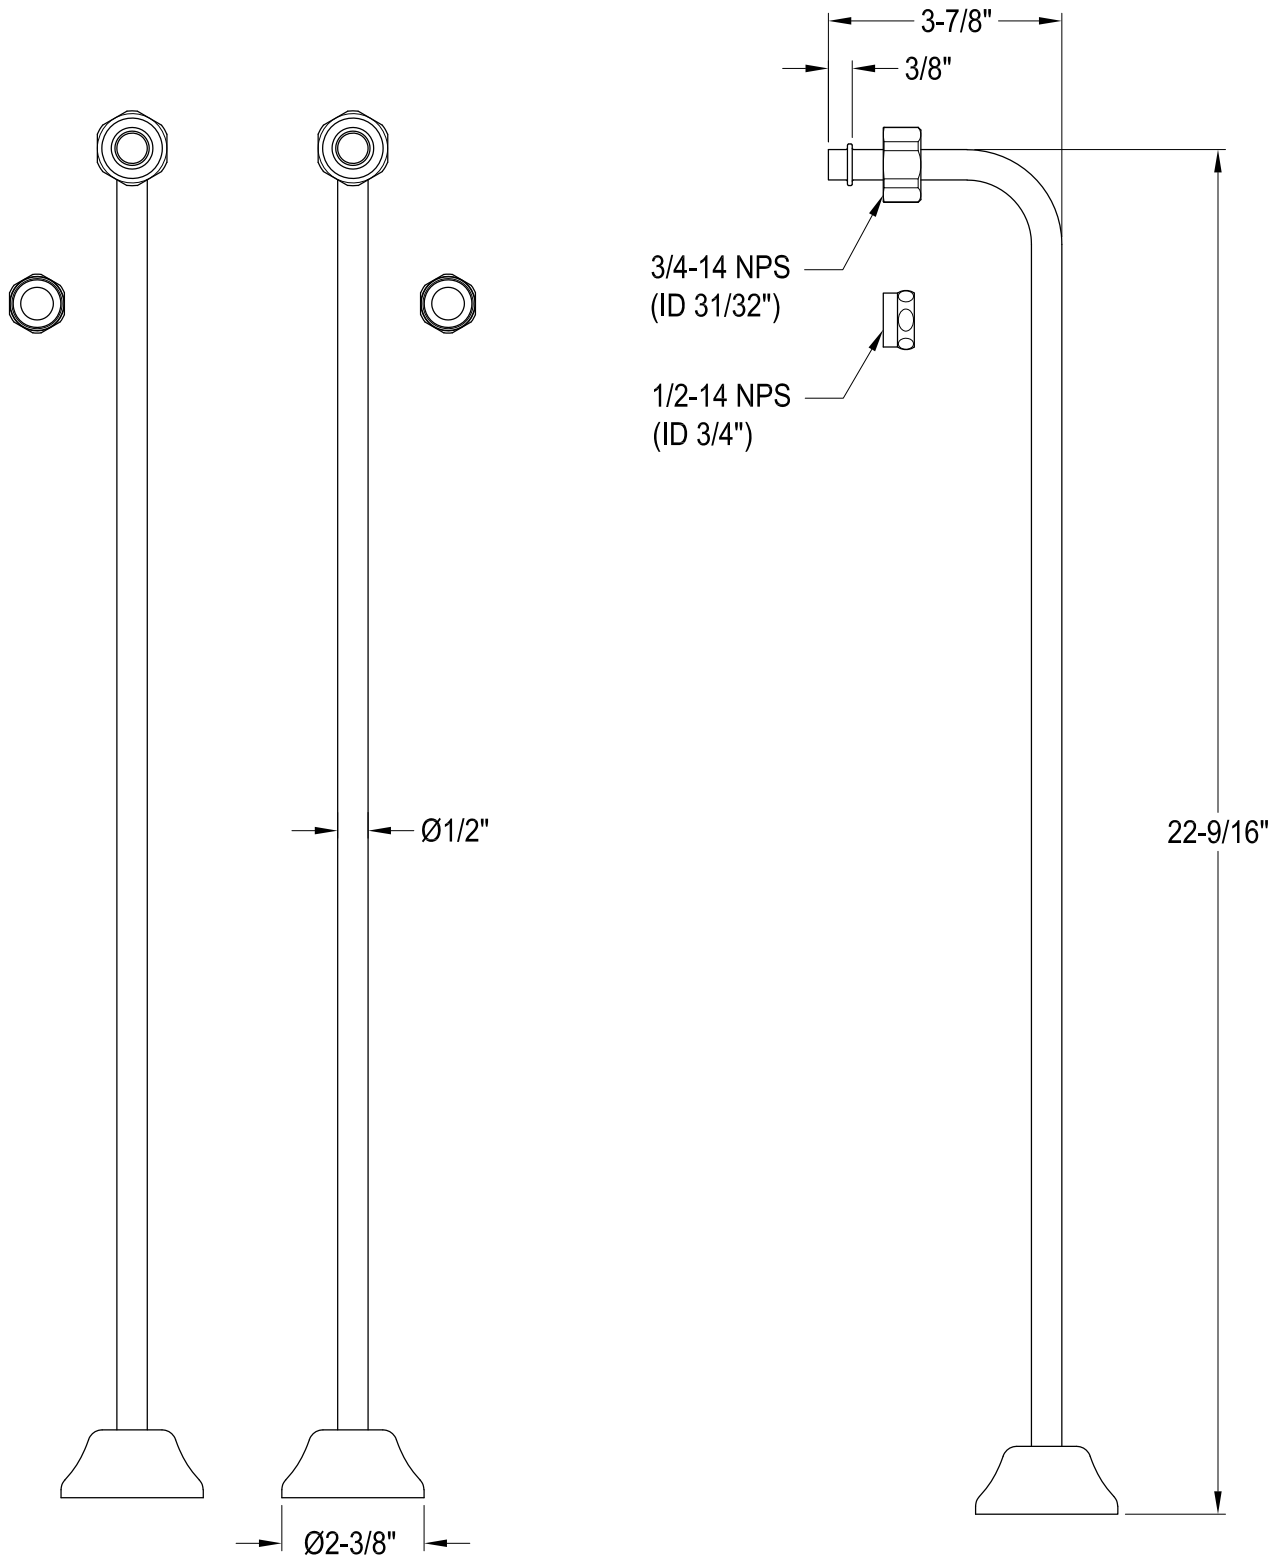

CCK2145HCPL

Shower Combo

CCK2145HCPL

Wall Mount Tub Filler with Hand Shower

CCK2145HCPL

Single Offset Bath Supply

CCK2145HCPL

Clawfoot Tub Waste & Overflow Drain, 20 Gauge