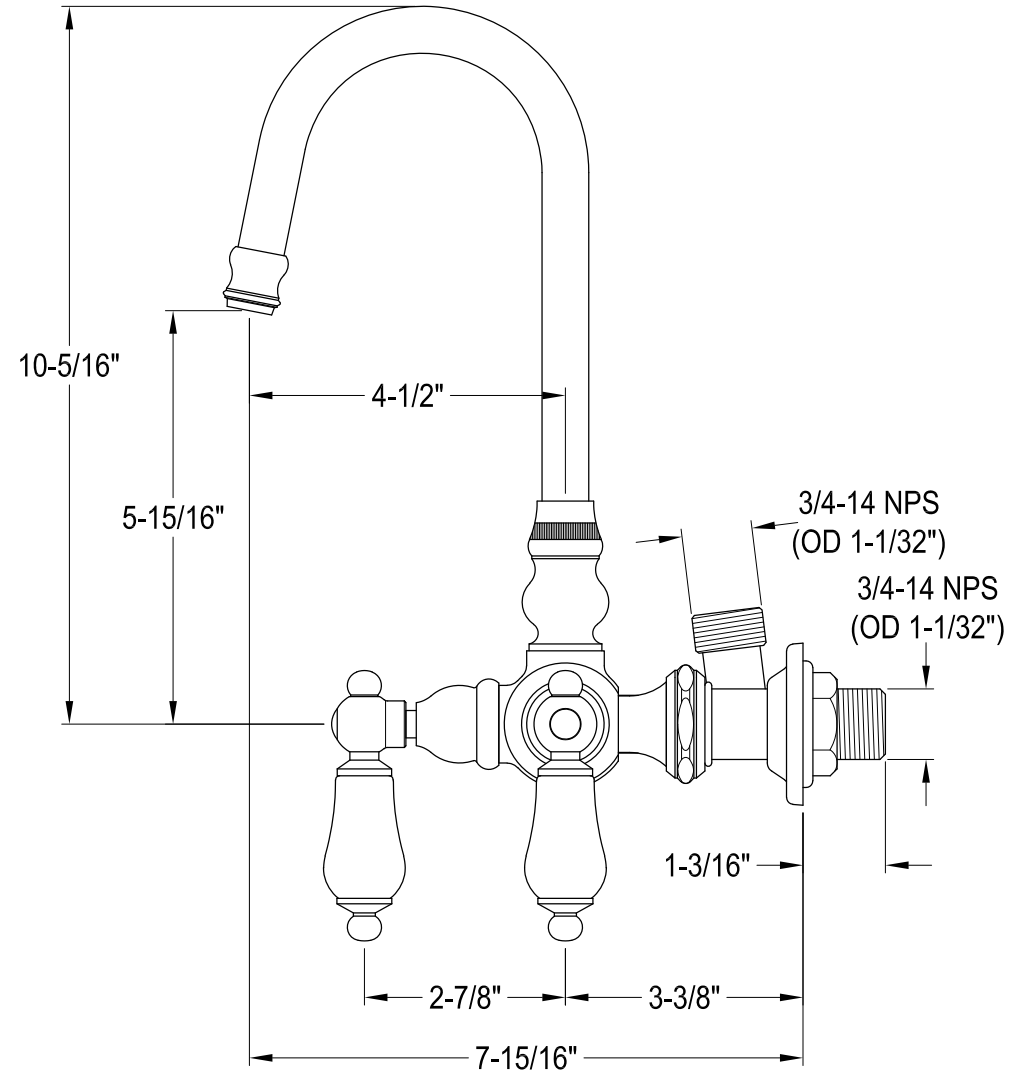

CCK2145HCPL

Shower Combo

CCK2145HCPL

Wall Mount Tub Filler with Hand Shower

CCK2145HCPL

Single Offset Bath Supply

CCK2145HCPL

Clawfoot Tub Waste & Overflow Drain, 20 Gauge