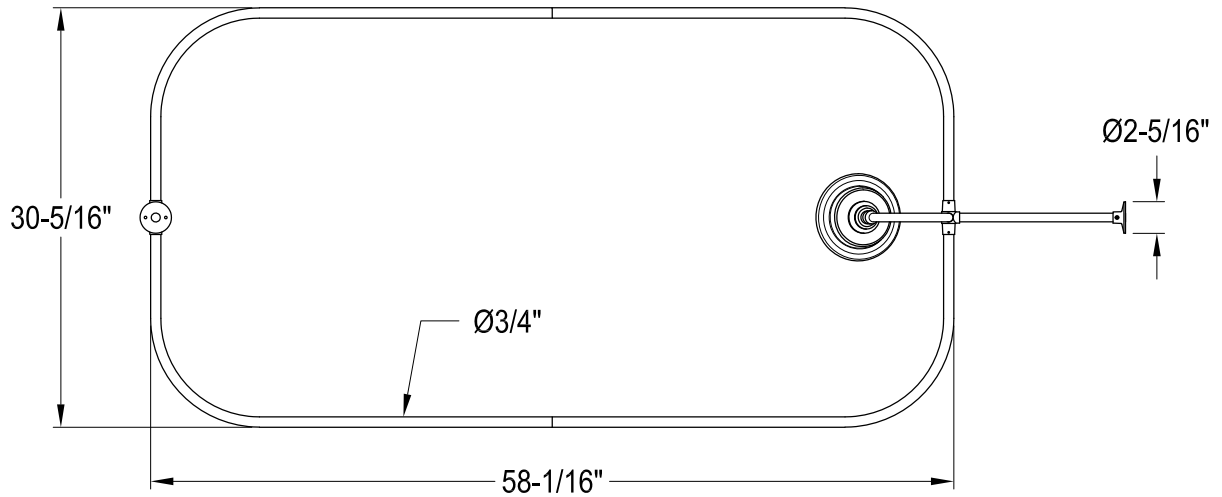

CCK2145HCPL

Shower Combo

CCK2145HCPL

Wall Mount Tub Filler with Hand Shower

CCK2145HCPL

Single Offset Bath Supply

CCK2145HCPL

Clawfoot Tub Waste & Overflow Drain, 20 Gauge