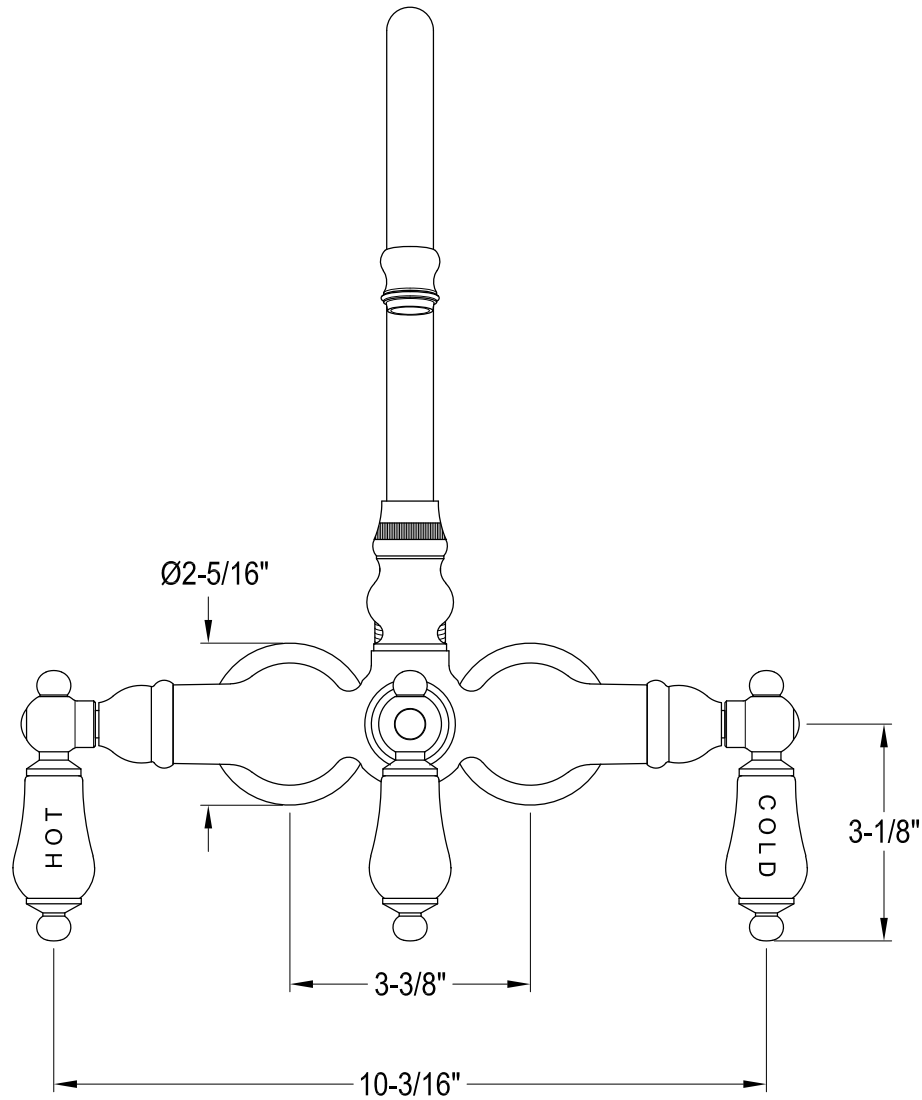

CCK2145HCPL

Shower Combo

CCK2145HCPL

Wall Mount Tub Filler with Hand Shower

CCK2145HCPL

Single Offset Bath Supply

CCK2145HCPL

Clawfoot Tub Waste & Overflow Drain, 20 Gauge