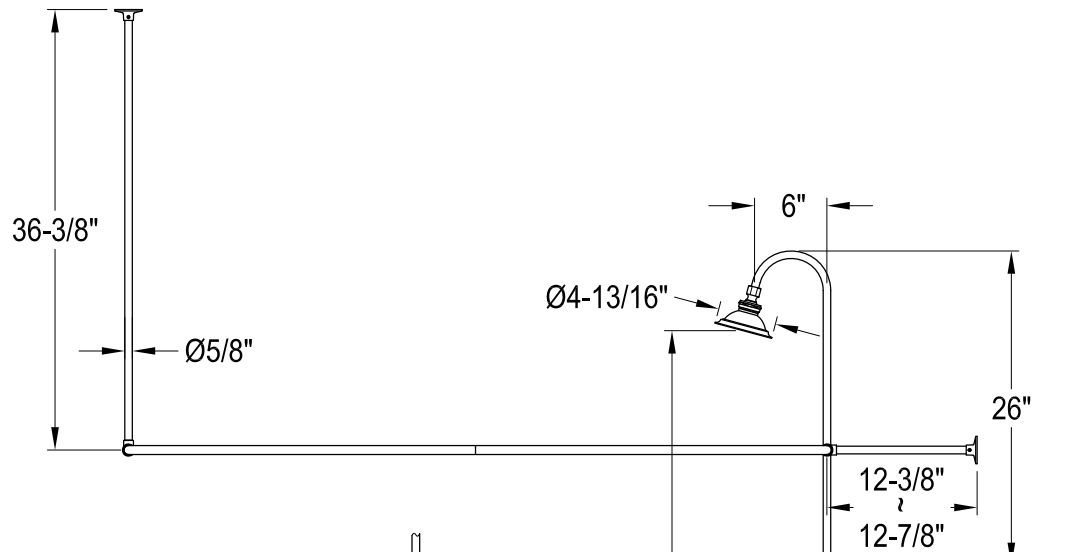

CCK1180,1,2,5,8AX

Shower Combo

CC470,1,2,3,5,6,7,8 Double Offset Bath Supply

CC2090,1,2,3,5,6,7,8 Tub Waste & Overflow