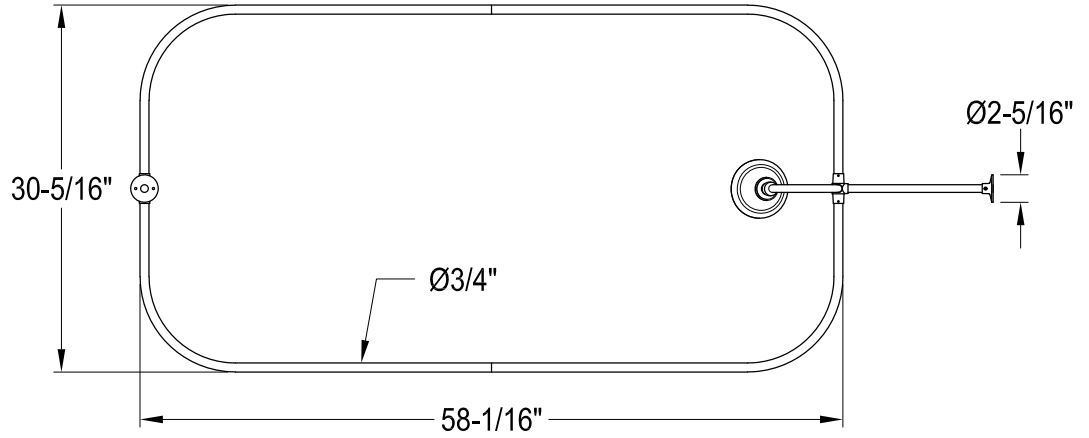

CCK1180,1,2,5,8AX

Shower Combo

CC470,1,2,3,5,6,7,8 Double Offset Bath Supply

CC2090,1,2,3,5,6,7,8 Tub Waste & Overflow