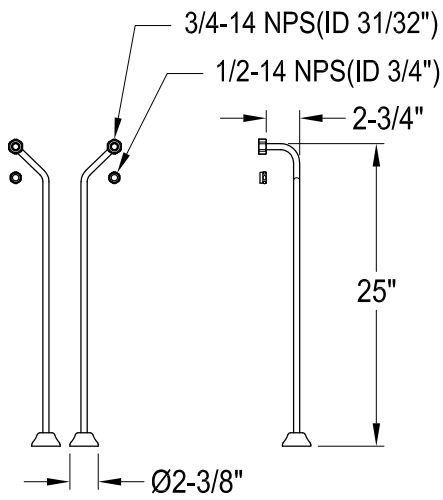

CCK1180,1,2,5,8AX

Shower Combo

CC470,1,2,3,5,6,7,8 Double Offset Bath Supply

CC2090,1,2,3,5,6,7,8 Tub Waste & Overflow