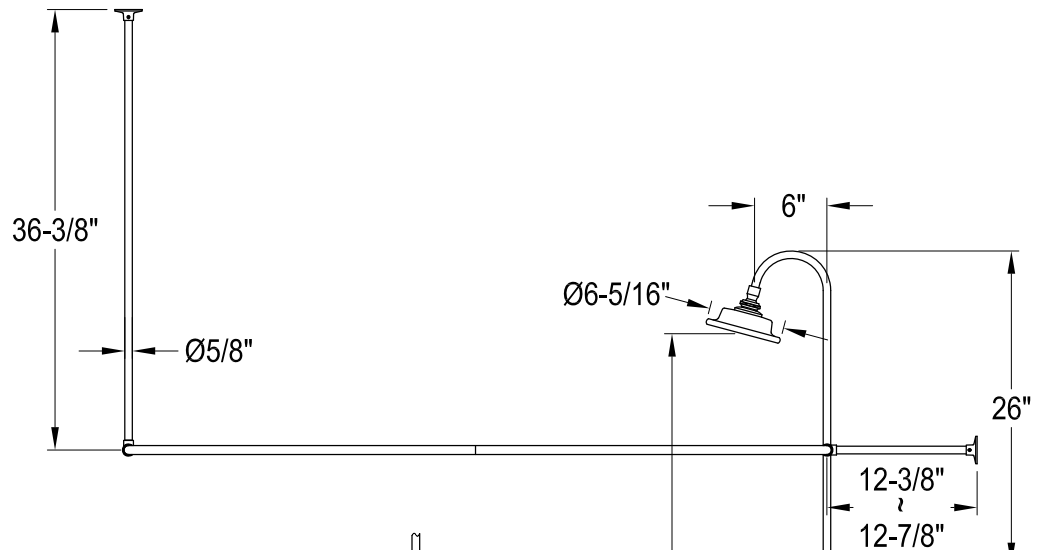

CCK1140,1,2,5,7,8PX

Shower Combo

CC460,1,2,3,5,6,7,8 Single Offset Bath Supply

CC2090,1,2,3,5,6,7,8 Tub Waste & Overflow