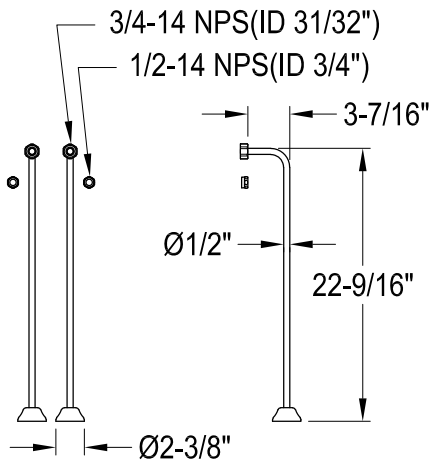

CCK1140,1,2,5,7,8PX

Shower Combo

CC460,1,2,3,5,6,7,8 Single Offset Bath Supply

CC2090,1,2,3,5,6,7,8 Tub Waste & Overflow