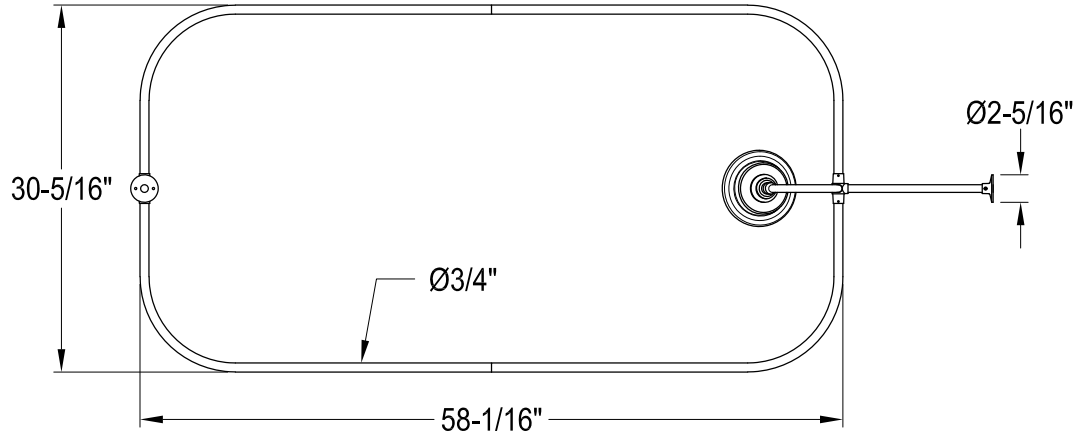

CCK1140,1,2,5,7,8PX

Shower Combo

CC460,1,2,3,5,6,7,8 Single Offset Bath Supply

CC2090,1,2,3,5,6,7,8 Tub Waste & Overflow