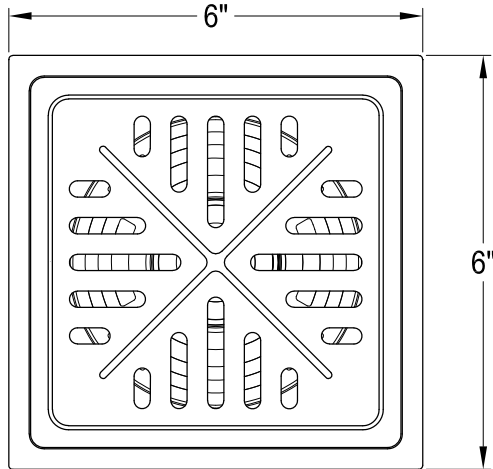

# BSFK6605SS

Shower Drain with Flange Kit

1/4"-28 UNF x 5/8" L  
(4 pcs)

#10-12 x 1-1/2" L & Anchor  
(4 pcs)