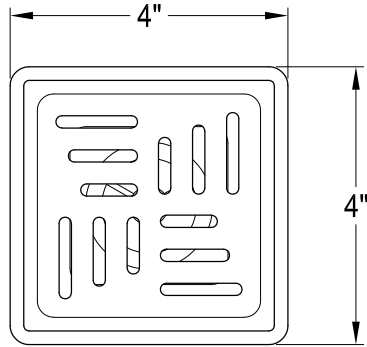

BSFK4410SS

Shower Drain with Flange Kit

1/4"-28 UNF x 5/8" L
(4 pcs)

#10-12 x 1-1/2" L & Anchor
(4 pcs)