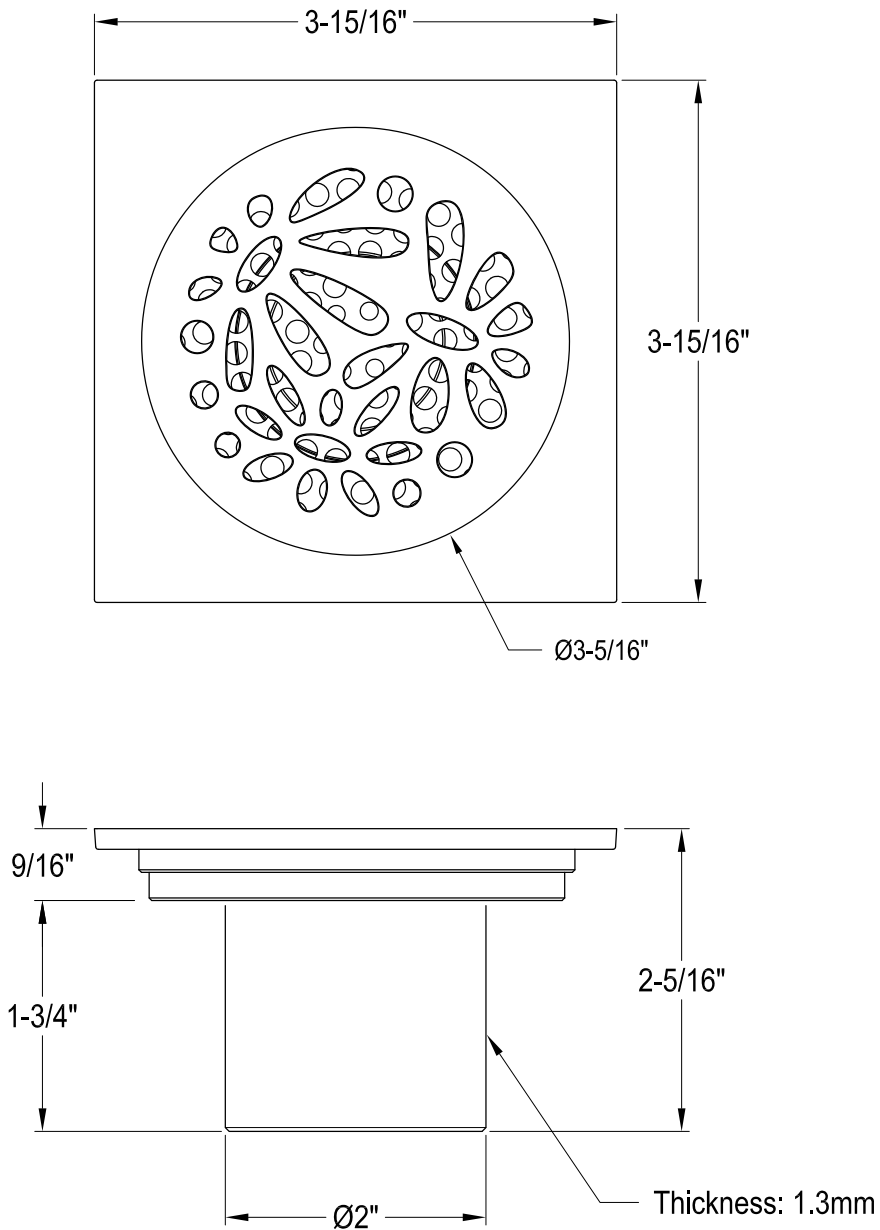

# BSF6360MB,C,PB,AB,ORB,PN,BB,BN

4" Square Shower Drain

Adaptor x 1 pc