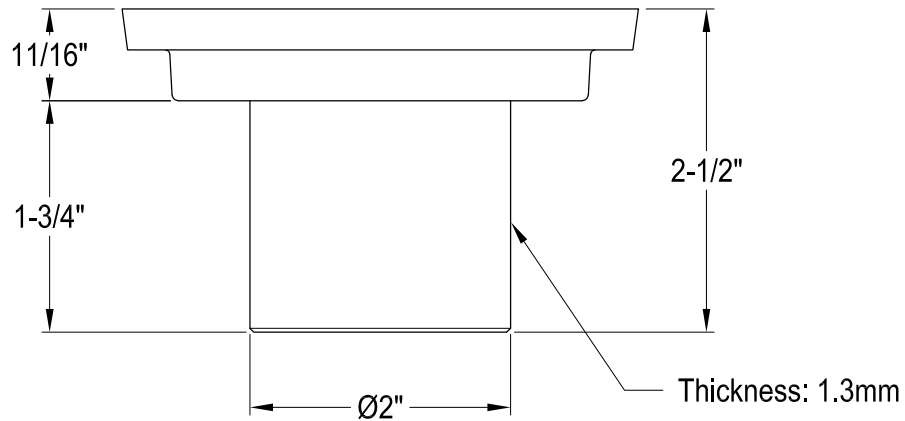

BSF6310MB,C,PB,AB,ORB,PN,BB,BN

4" Square Shower Drain

Adaptor x 1 pc