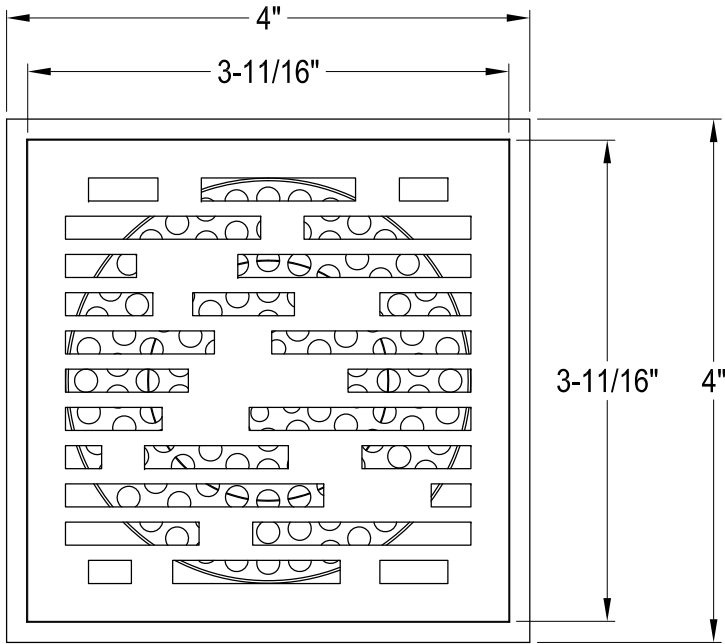

BSF6310MB,C,PB,AB,ORB,PN,BB,BN

4" Square Shower Drain

Adaptor x 1 pc