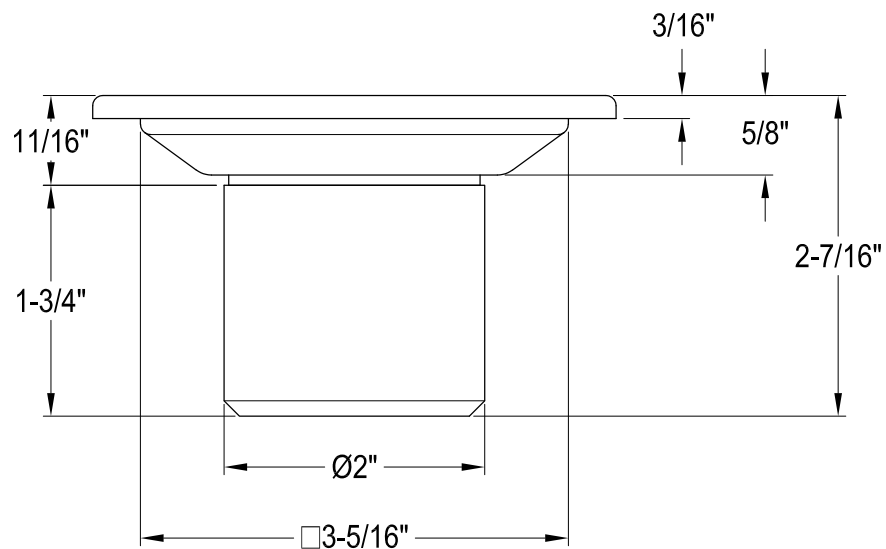

BSF4410SS

4" Stainless Steel Square Shower Drain, 24 Gauge

Adaptor x 1 pc