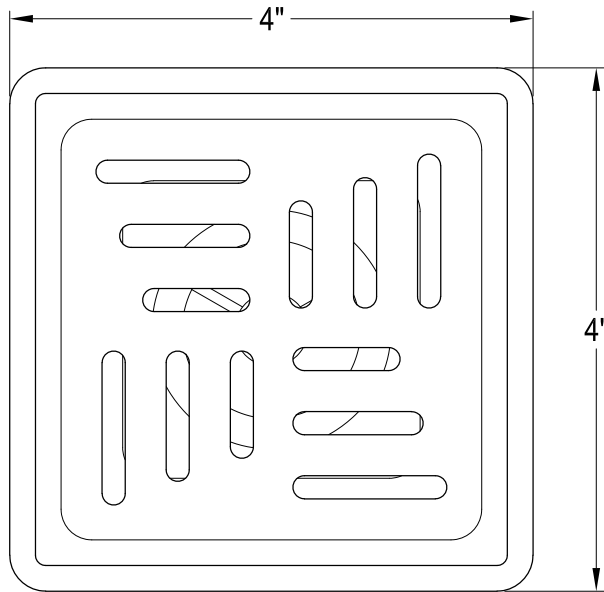

BSF4410SS

4" Stainless Steel Square Shower Drain, 24 Gauge

Adaptor x 1 pc