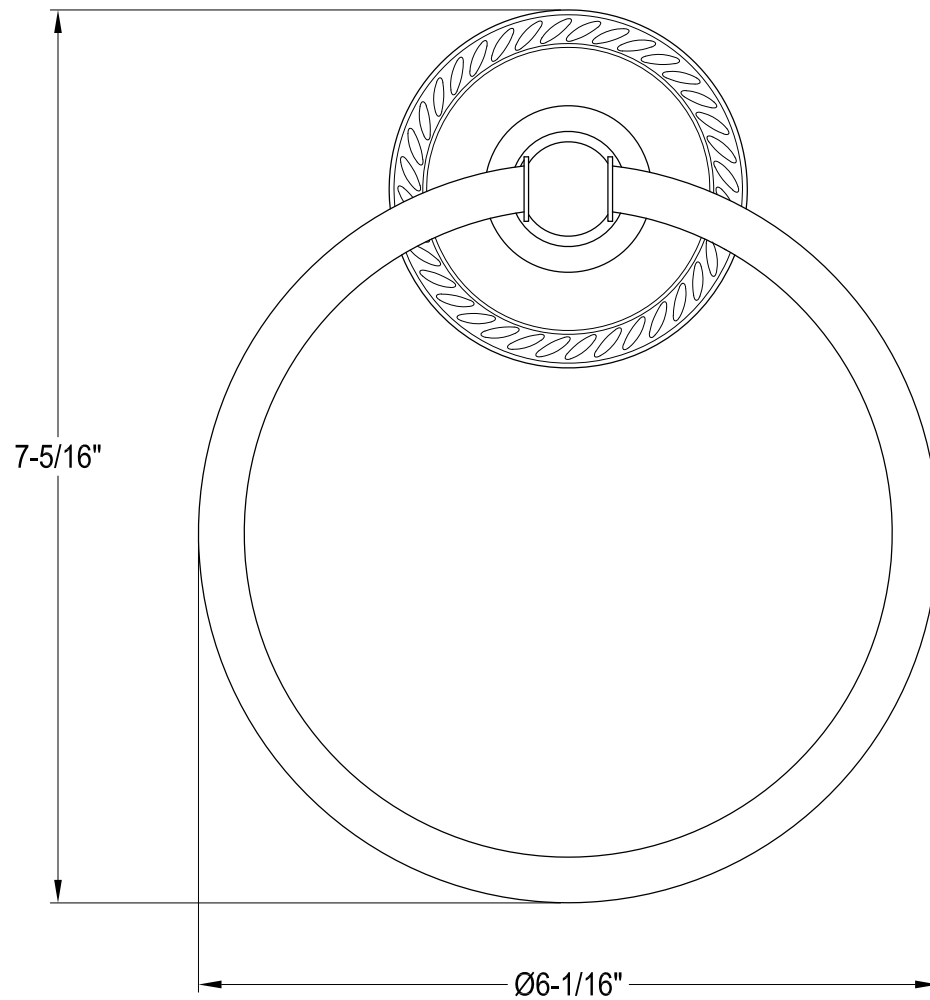

# BA911C,ORB

24" Towel Bar

# BA914ORB

Towel Ring