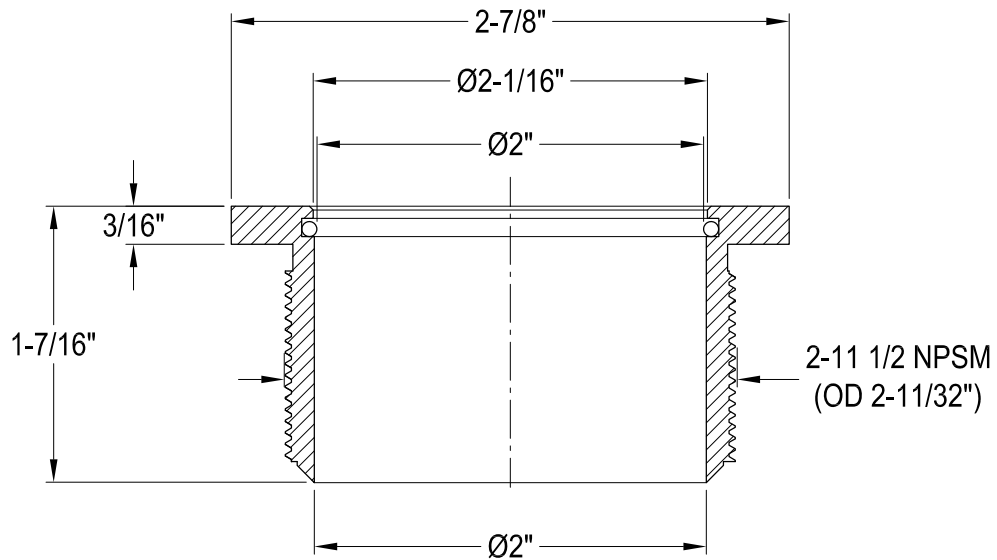

# ADBSF20

Shower Drain Adaptor

Section A-A