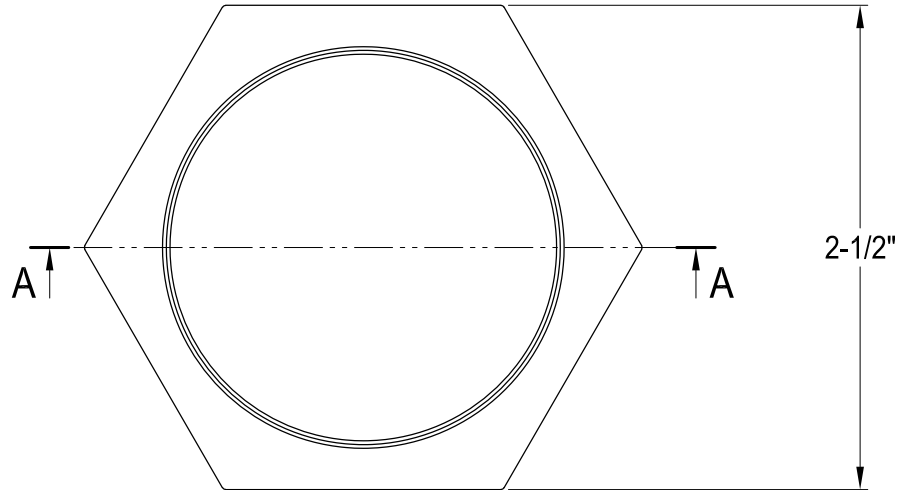

# ADBSF20

Shower Drain Adaptor

Section A-A