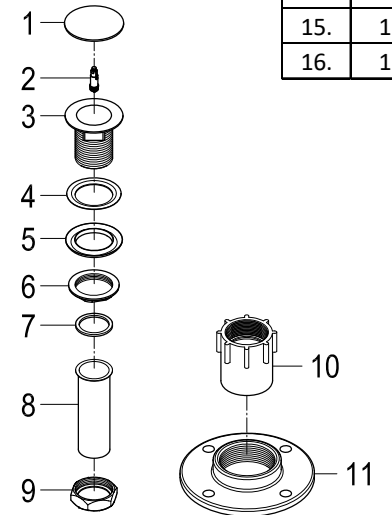

VTRS723228

72" Acrylic Freestanding Tub with Drain

| Part # | QTY |
|--------|-----|
| 1. | 1 |
| 2. | 1 |
| 3. | 1 |
| 4. | 1 |
| 5. | 1 |
| 6. | 1 |
| 7. | 1 |
| 8. | 1 |
| 9. | 1 |
| 10. | 1 |
| 11. | 1 |
| 12. | 5 |
| 13. | 3 |
| 14. | 2 |
| 15. | 1 |
| 16. | 1 |