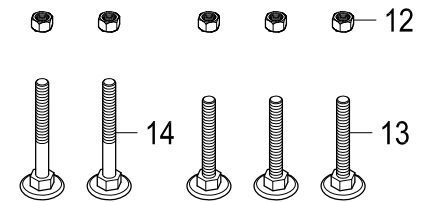

VTRS723228

72" Acrylic Freestanding Tub with Drain

| Part # | QTY |
|--------|-----|
| 1. | 1 |
| 2. | 1 |
| 3. | 1 |
| 4. | 1 |
| 5. | 1 |
| 6. | 1 |
| 7. | 1 |
| 8. | 1 |
| 9. | 1 |
| 10. | 1 |
| 11. | 1 |
| 12. | 5 |
| 13. | 3 |
| 14. | 2 |
| 15. | 1 |
| 16. | 1 |