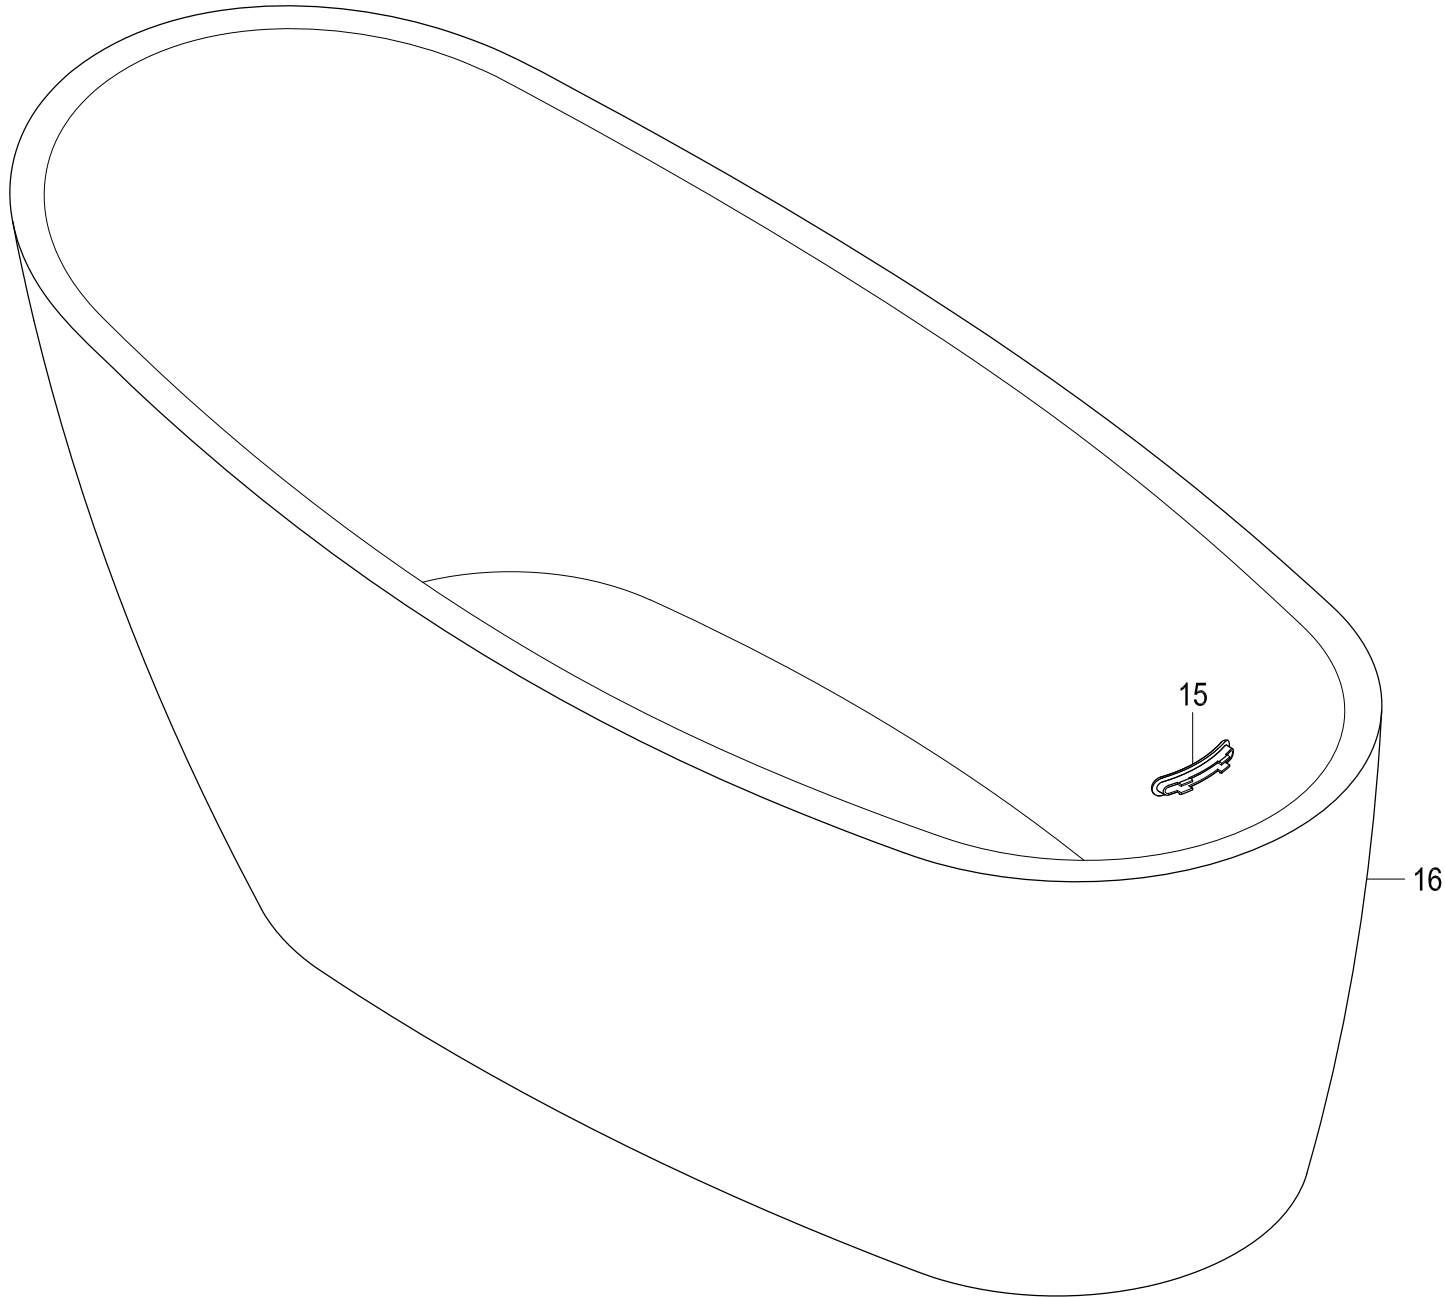

VTRS723228

72" Acrylic Freestanding Tub with Drain

| Part # | QTY |
|--------|-----|
| 1. | 1 |
| 2. | 1 |
| 3. | 1 |
| 4. | 1 |
| 5. | 1 |
| 6. | 1 |
| 7. | 1 |
| 8. | 1 |
| 9. | 1 |
| 10. | 1 |
| 11. | 1 |
| 12. | 5 |
| 13. | 3 |
| 14. | 2 |
| 15. | 1 |
| 16. | 1 |