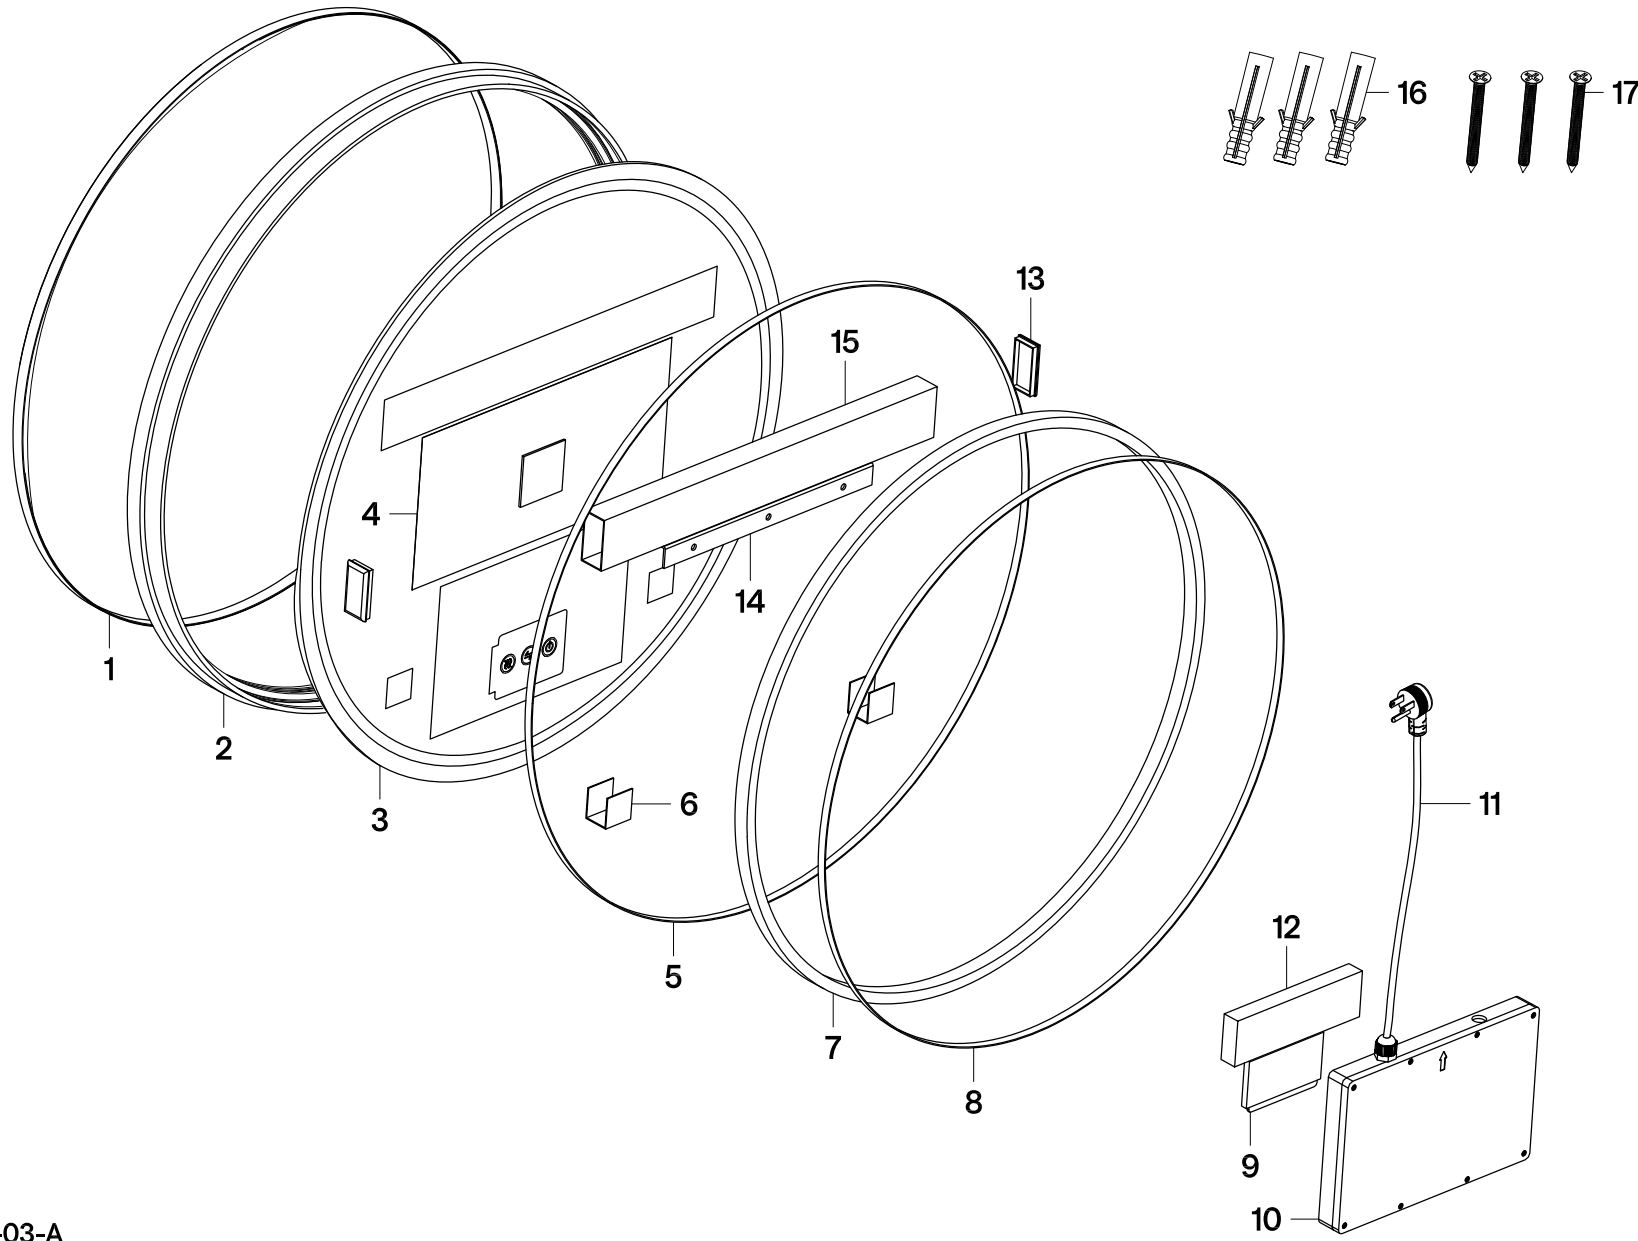

MR1012424

24" Round LED Mirror with Touch Switch, Color Temp Changing, Frontlit and Backlit, Defogger

Part #	QTY
1.	1
2.	1
3.	1
4.	1
5.	1
6.	2
7.	1
8.	1
9.	1
10.	1
11.	1
12.	1
13.	2
14.	1
15.	1
16.	3
17.	3