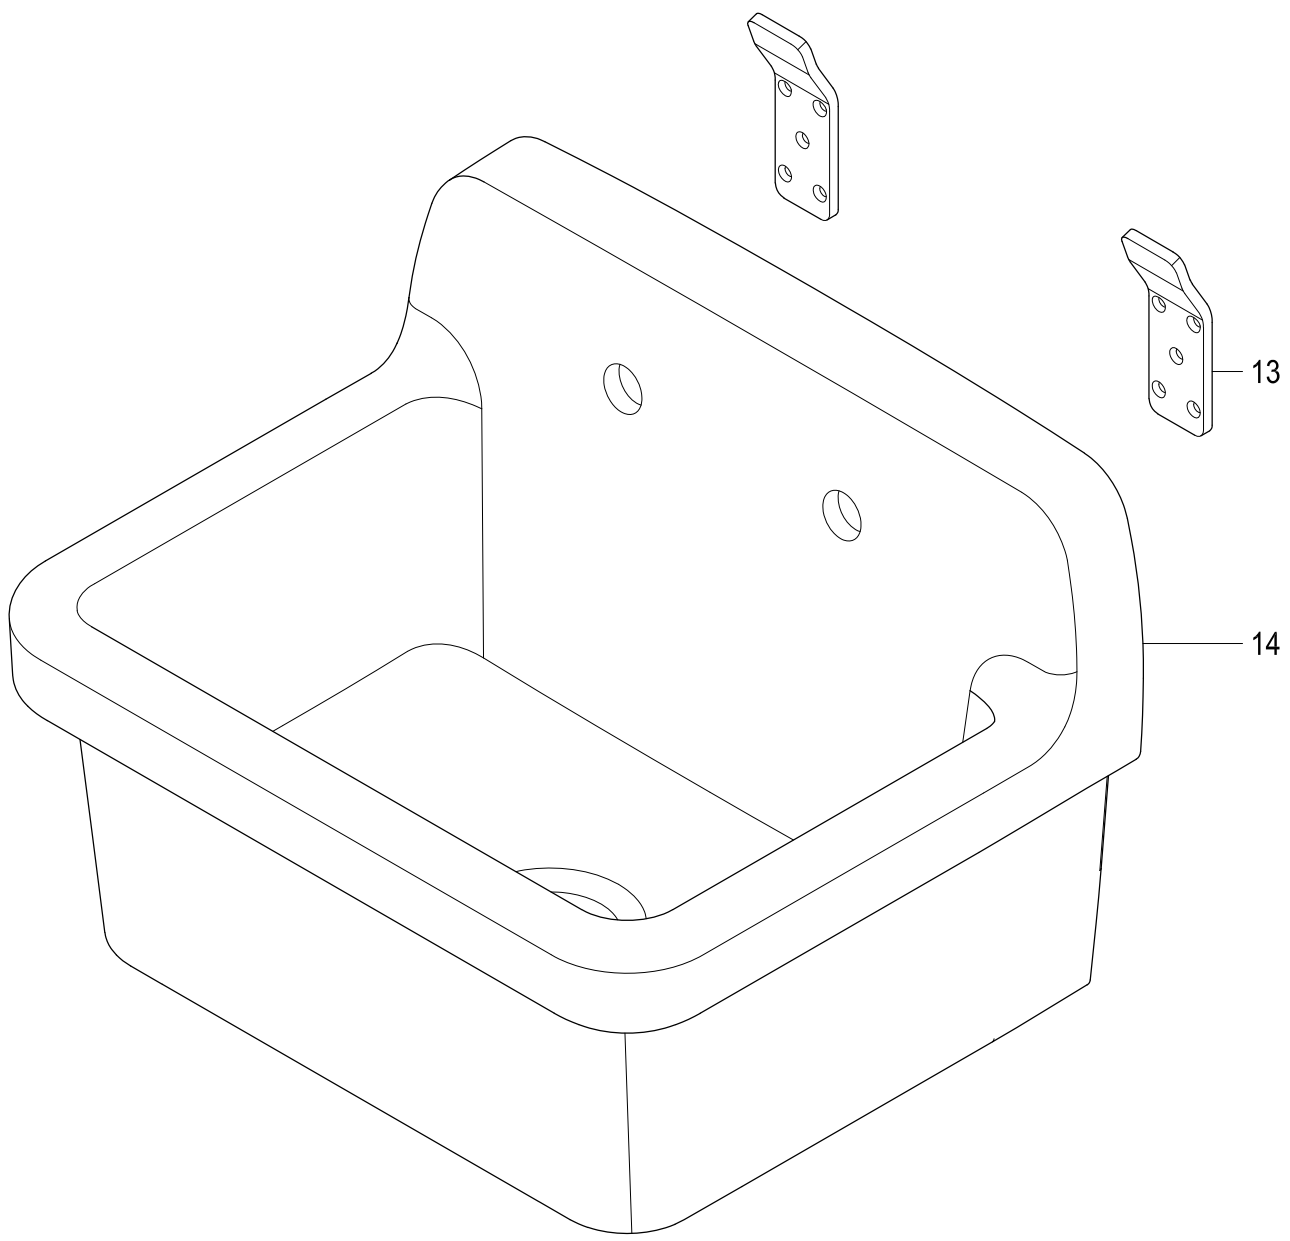

KGPKWS2419170,1,2,3,5,6,7,8

Ceramic Wall Mount Utility Sink

Part #	QTY
1.	1
2.	1
3.	1
4.	1
5.	1
6.	1
7.	1
8.	1
9.	1
10.	1
11.	1
12.	2
13.	1
14.	1

KGPKWS2419170,1,2,3,5,6,7,8

1-1/2" x 8" Slip Joint Extension Tube

Part #	QTY
1.	1
2.	1
3.	1

KGPKWS2419170,1,2,3,5,6,7,8

1-1/2" O.D. P-Trap With Decor Flange

Part #	QTY
1.	2
2.	2
3.	1
4.	1
5.	1