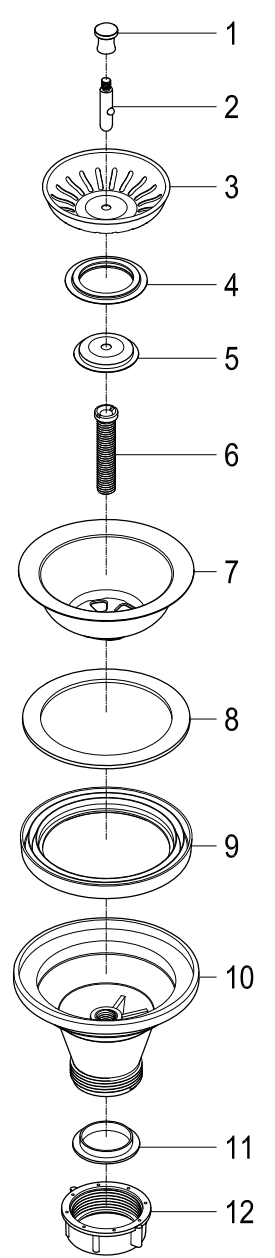

KGPKWS2419170,1,2,3,5,6,7,8

Ceramic Wall Mount Utility Sink

Part #	QTY
1.	1
2.	1
3.	1
4.	1
5.	1
6.	1
7.	1
8.	1
9.	1
10.	1
11.	1
12.	2
13.	1
14.	1

KGPKWS2419170,1,2,3,5,6,7,8

1-1/2" x 8" Slip Joint Extension Tube

Part #	QTY
1.	1
2.	1
3.	1

KGPKWS2419170,1,2,3,5,6,7,8

1-1/2" O.D. P-Trap With Decor Flange

Part #	QTY
1.	2
2.	2
3.	1
4.	1
5.	1