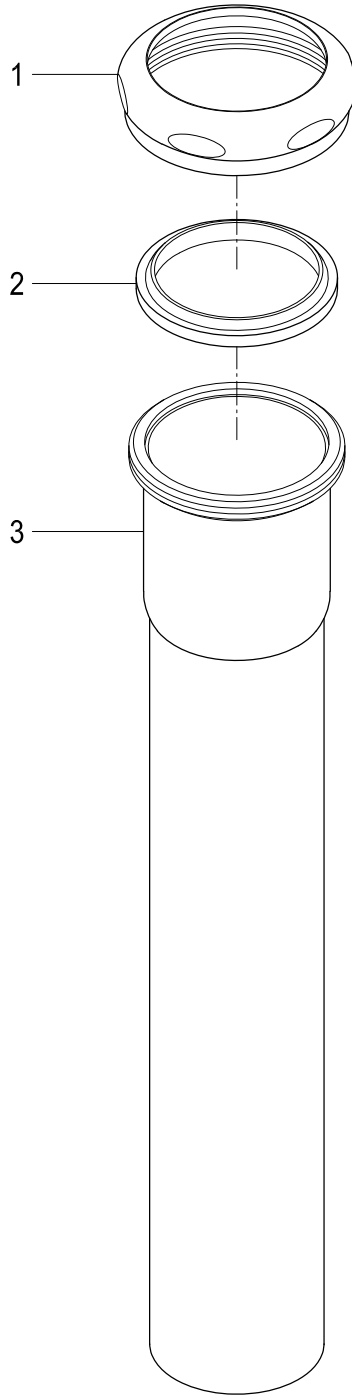

KGPKWS2419170,1,2,3,5,6,7,8

Ceramic Wall Mount Utility Sink

Part #	QTY
1.	1
2.	1
3.	1
4.	1
5.	1
6.	1
7.	1
8.	1
9.	1
10.	1
11.	1
12.	2
13.	1
14.	1

KGPKWS2419170,1,2,3,5,6,7,8

1-1/2" x 8" Slip Joint Extension Tube

Part #	QTY
1.	1
2.	1
3.	1

KGPKWS2419170,1,2,3,5,6,7,8

1-1/2" O.D. P-Trap With Decor Flange

Part #	QTY
1.	2
2.	2
3.	1
4.	1
5.	1