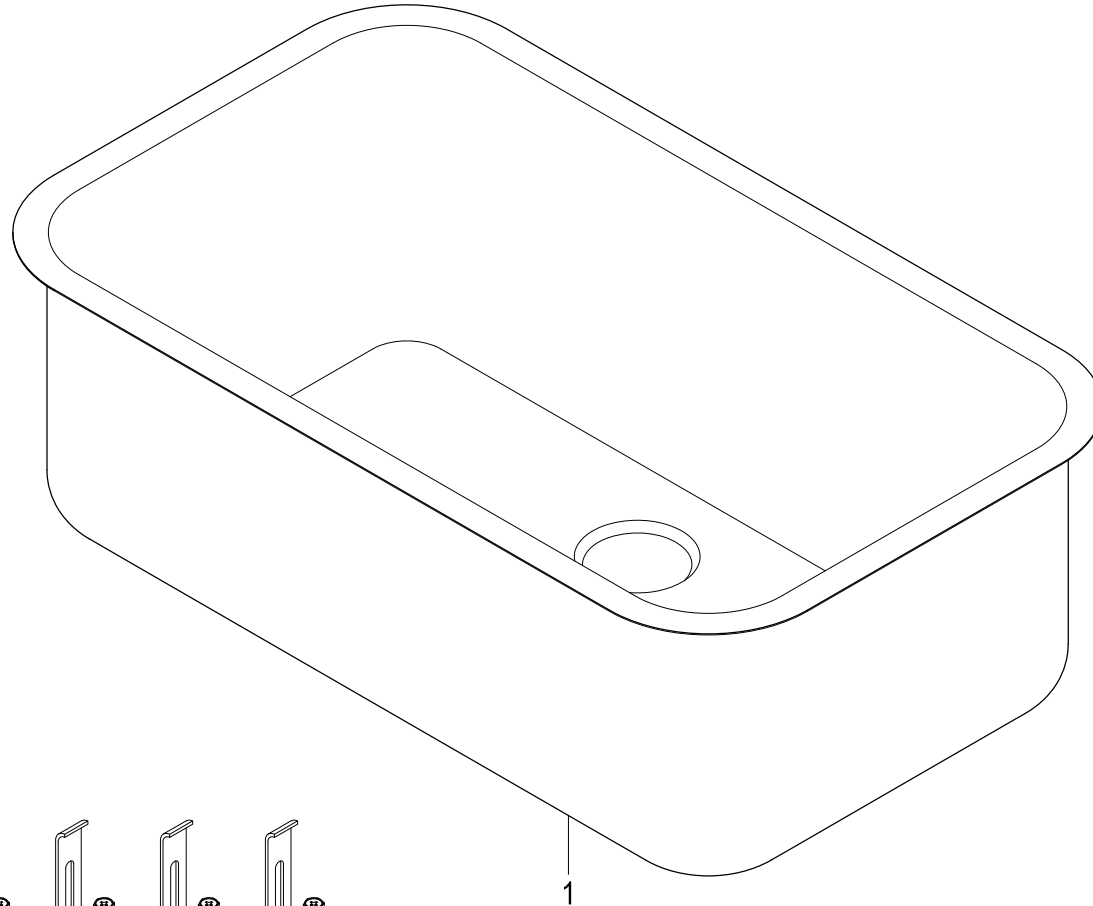

KGKUS30181,7,8

Stainless Steel Undermount Single Bowl Kitchen Sink, (L)30" X (W)18" X (H)10-1/4"

Part #	QTY
1.	1
2.	10
3.	10
4.	10

KGKUS30181,7,8

Spin and Lock Strainer, Stainless Steel

Part #	QTY
1.	1
2.	1
3.	1
4.	1
5.	1
6.	1
7.	1