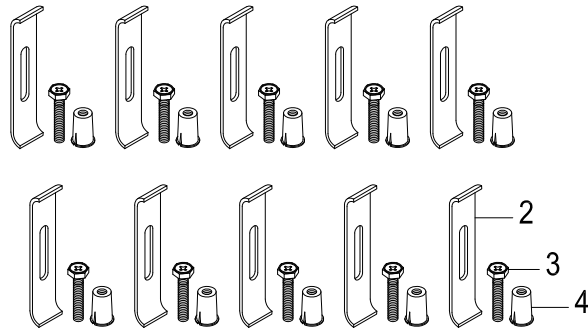

KGKUS30181,7,8

Stainless Steel Undermount Single Bowl Kitchen Sink, (L)30" X (W)18" X (H)10-1/4"

Part #	QTY
1.	1
2.	10
3.	10
4.	10

KGKUS30181,7,8

Spin and Lock Strainer, Stainless Steel

Part #	QTY
1.	1
2.	1
3.	1
4.	1
5.	1
6.	1
7.	1