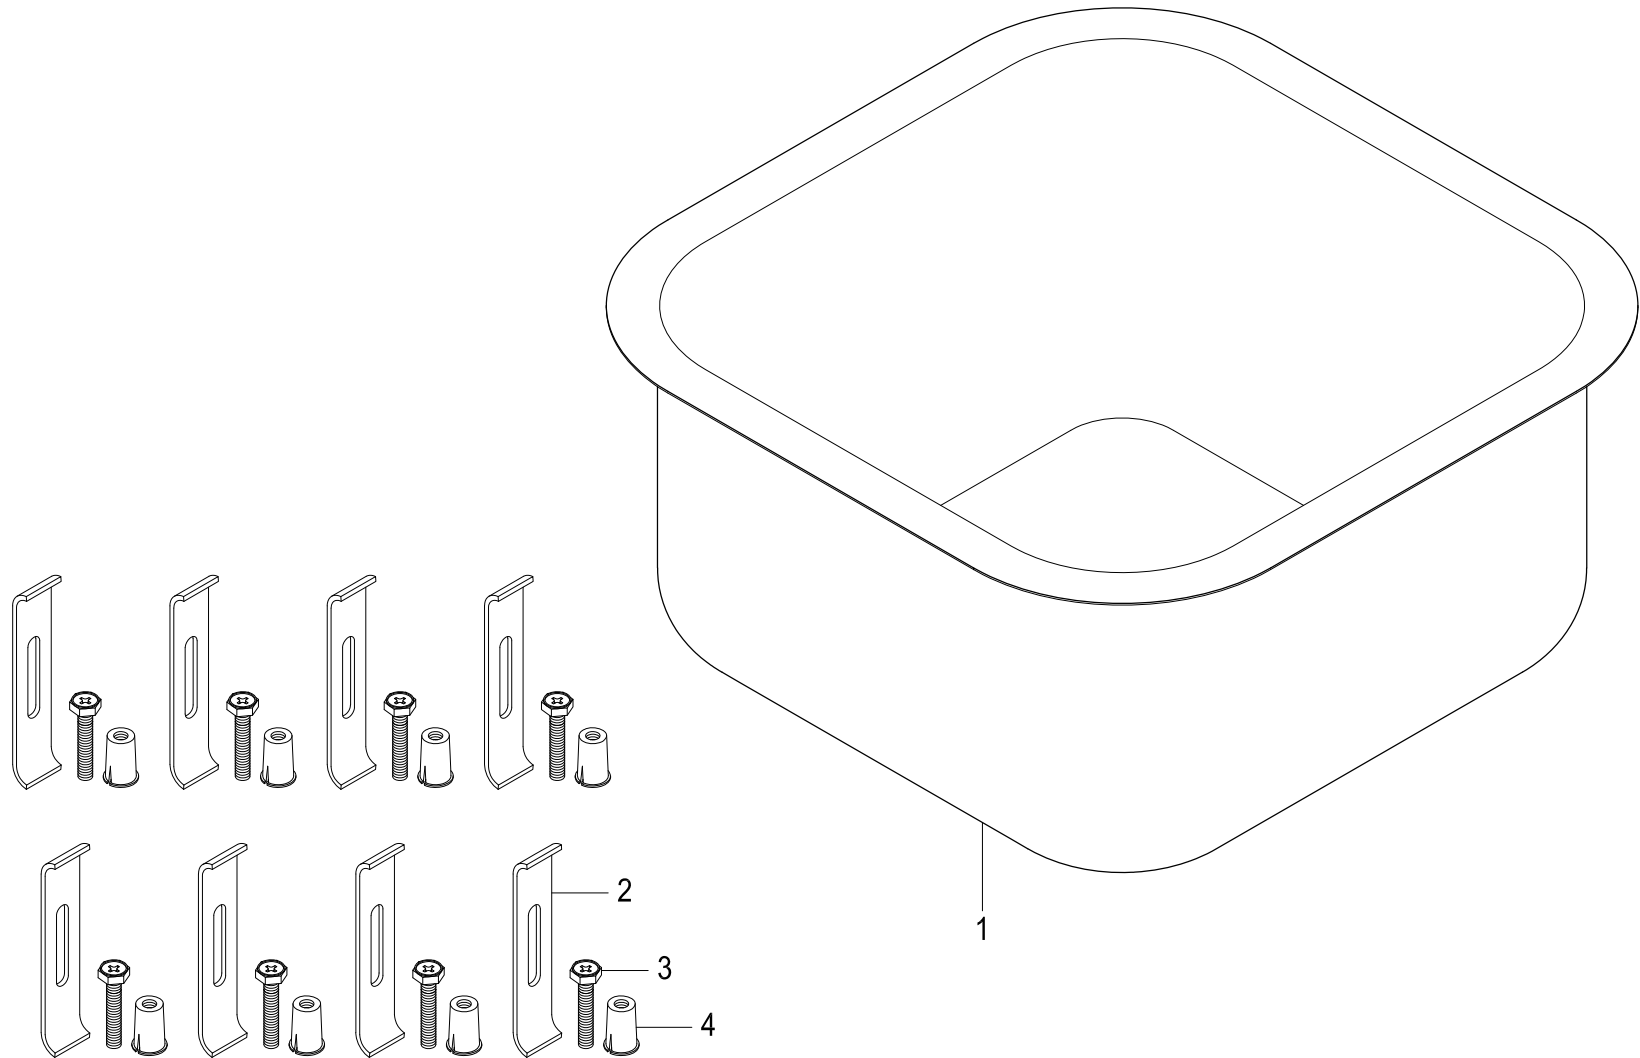

KGKUS161681,7,8

Stainless Steel Undermount Single Bowl Bar Sink, (L)16" X (W)16" X (H)8-3/16"

Part #	QTY
1.	1
2.	8
3.	8
4.	8

KGKUS161681,7,8

2" Utility Drain

Part #	QTY
1.	1
2.	1
3.	1
4.	1
5.	1
6.	1