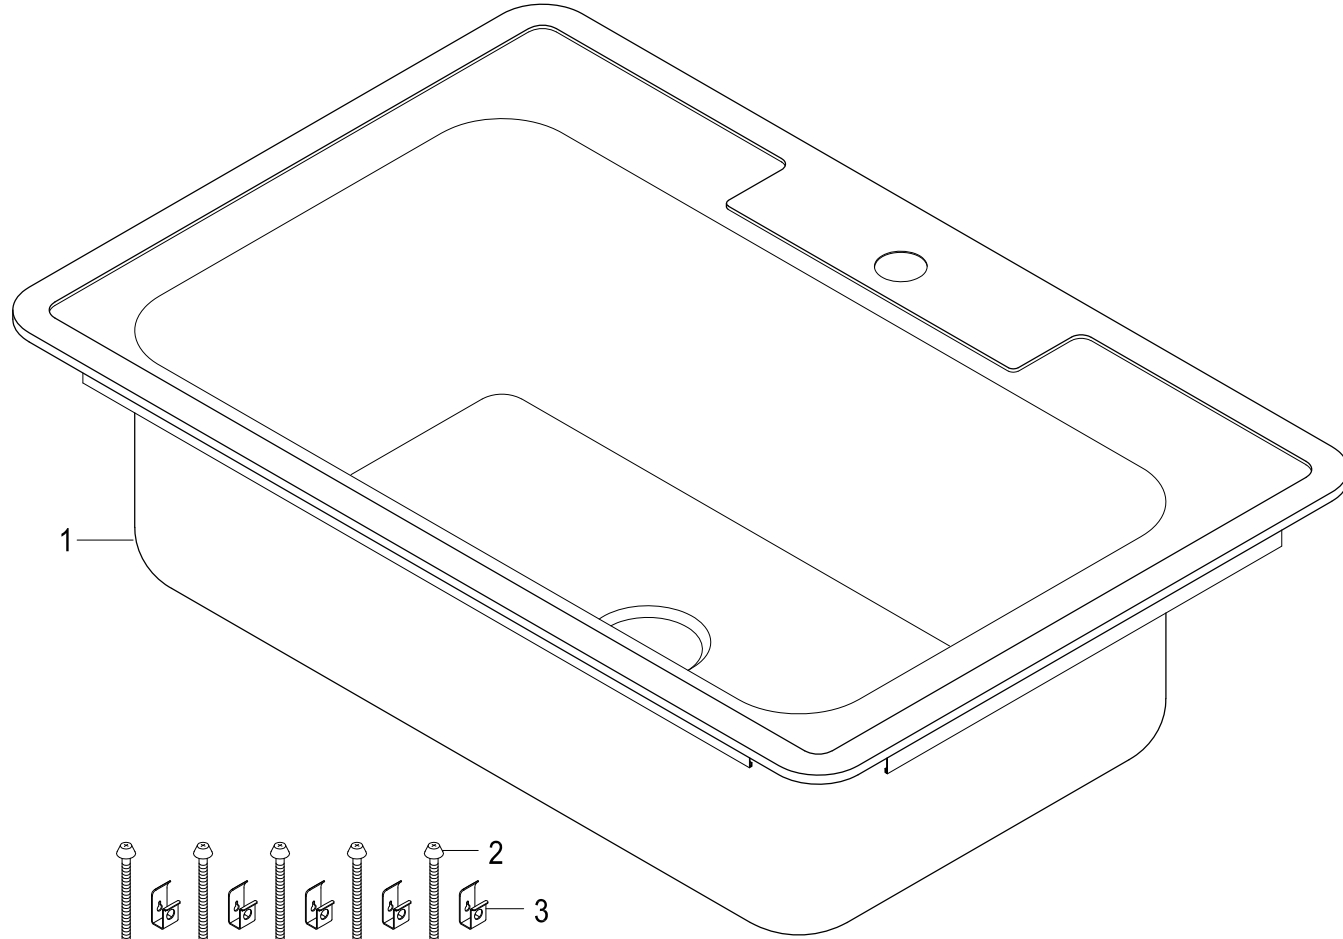

KGKTS33229011,7,8

Stainless Steel Self-Rimming Single Bowl Kitchen Sink, 1 Hole, (L)33-1/16" X (W)22-1/16" X (H)9-5/16"

Part #	QTY
1.	1
2.	10
3.	10

KGKTS33229011,7,8

Spin and Lock Strainer, Stainless Steel

Part #	QTY
1.	1
2.	1
3.	1
4.	1
5.	1
6.	1
7.	1