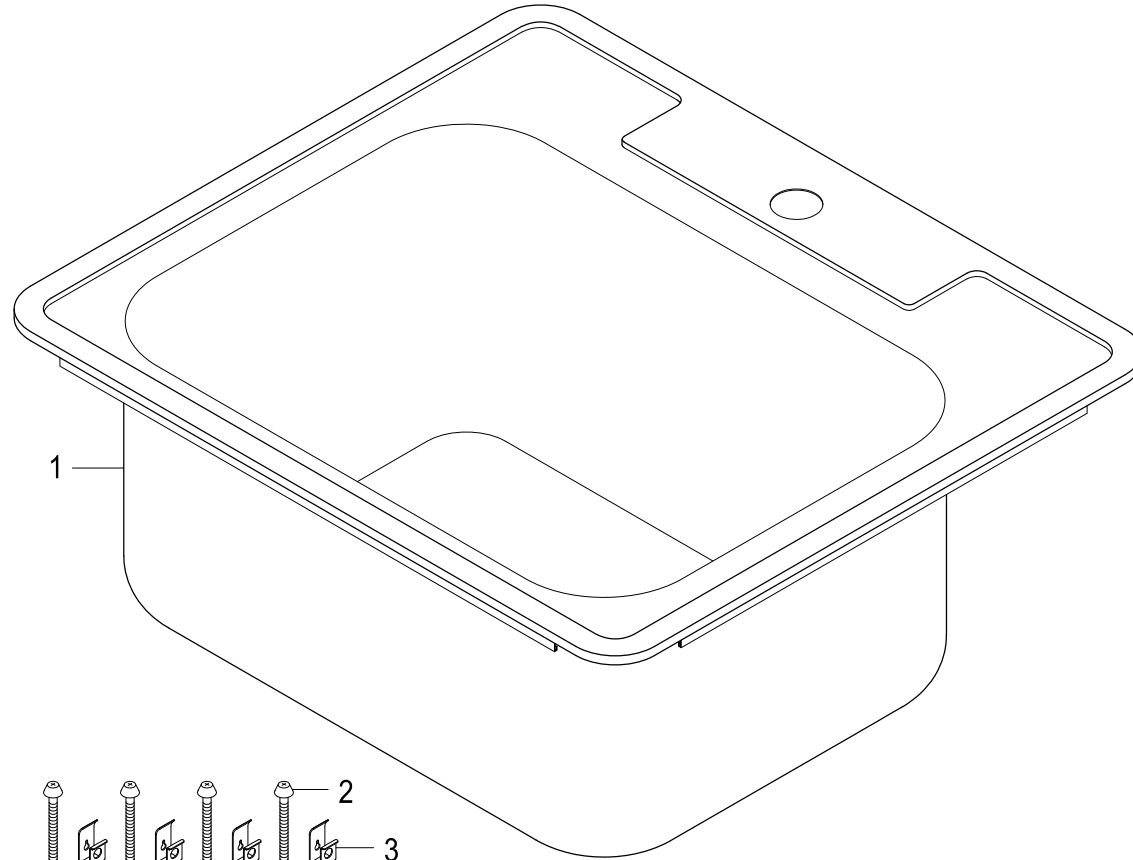

KGKTS2522911,7,8

Stainless Steel Self-Rimming Single Bowl Kitchen Sink, 1 Holes, (L)25" X (W)22" X (H)9-3/16"

Part #	QTY
1.	1
2.	8
3.	8

KGKTS2522911,7,8

Spin and Lock Strainer, Stainless Steel

Part #	QTY
1.	1
2.	1
3.	1
4.	1
5.	1
6.	1
7.	1