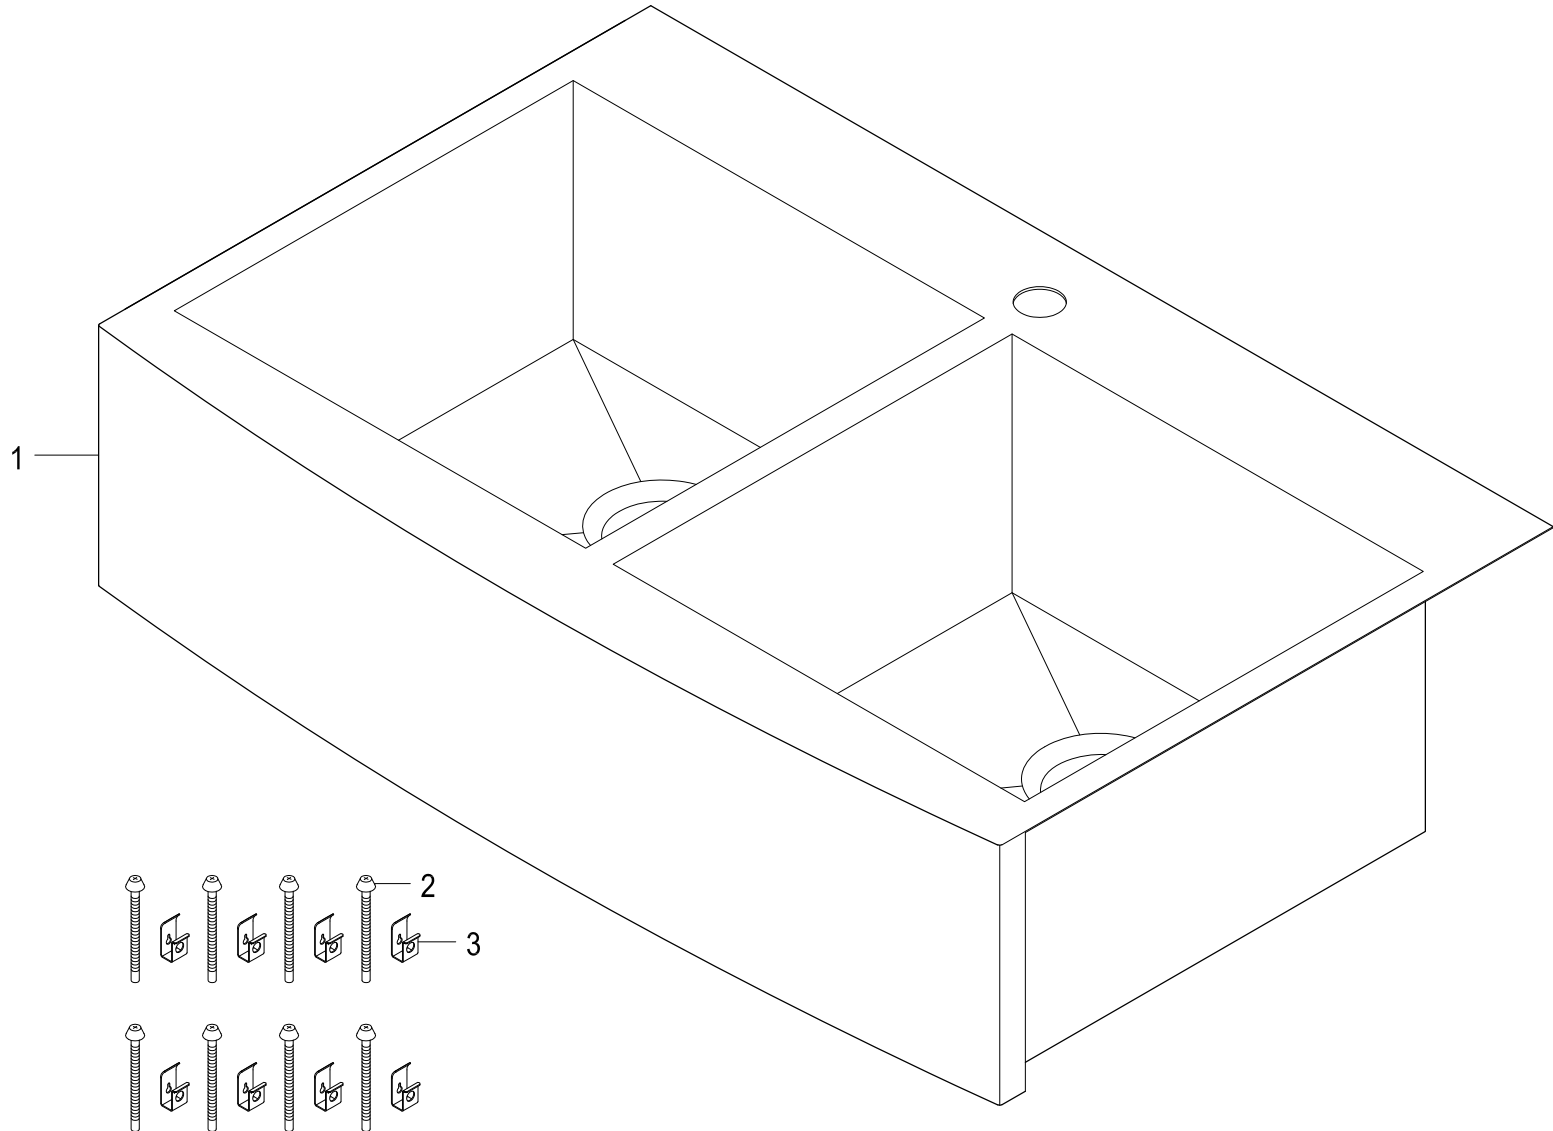

KGKTDF3624911,7,8

Stainless Steel Farmhouse Self-Rimming Double Bowl Kitchen Sink, 1 Hole, (L)35-3/4" X (W)24-5/16" X (H)9-5/16"

Part #	QTY
1.	1
2.	8
3.	8

KGKTDF3324911,7,8

Spin and Lock Strainer, Stainless Steel (2 Pcs/Set)

Part #	QTY
1.	1
2.	1
3.	1
4.	1
5.	1
6.	1
7.	1