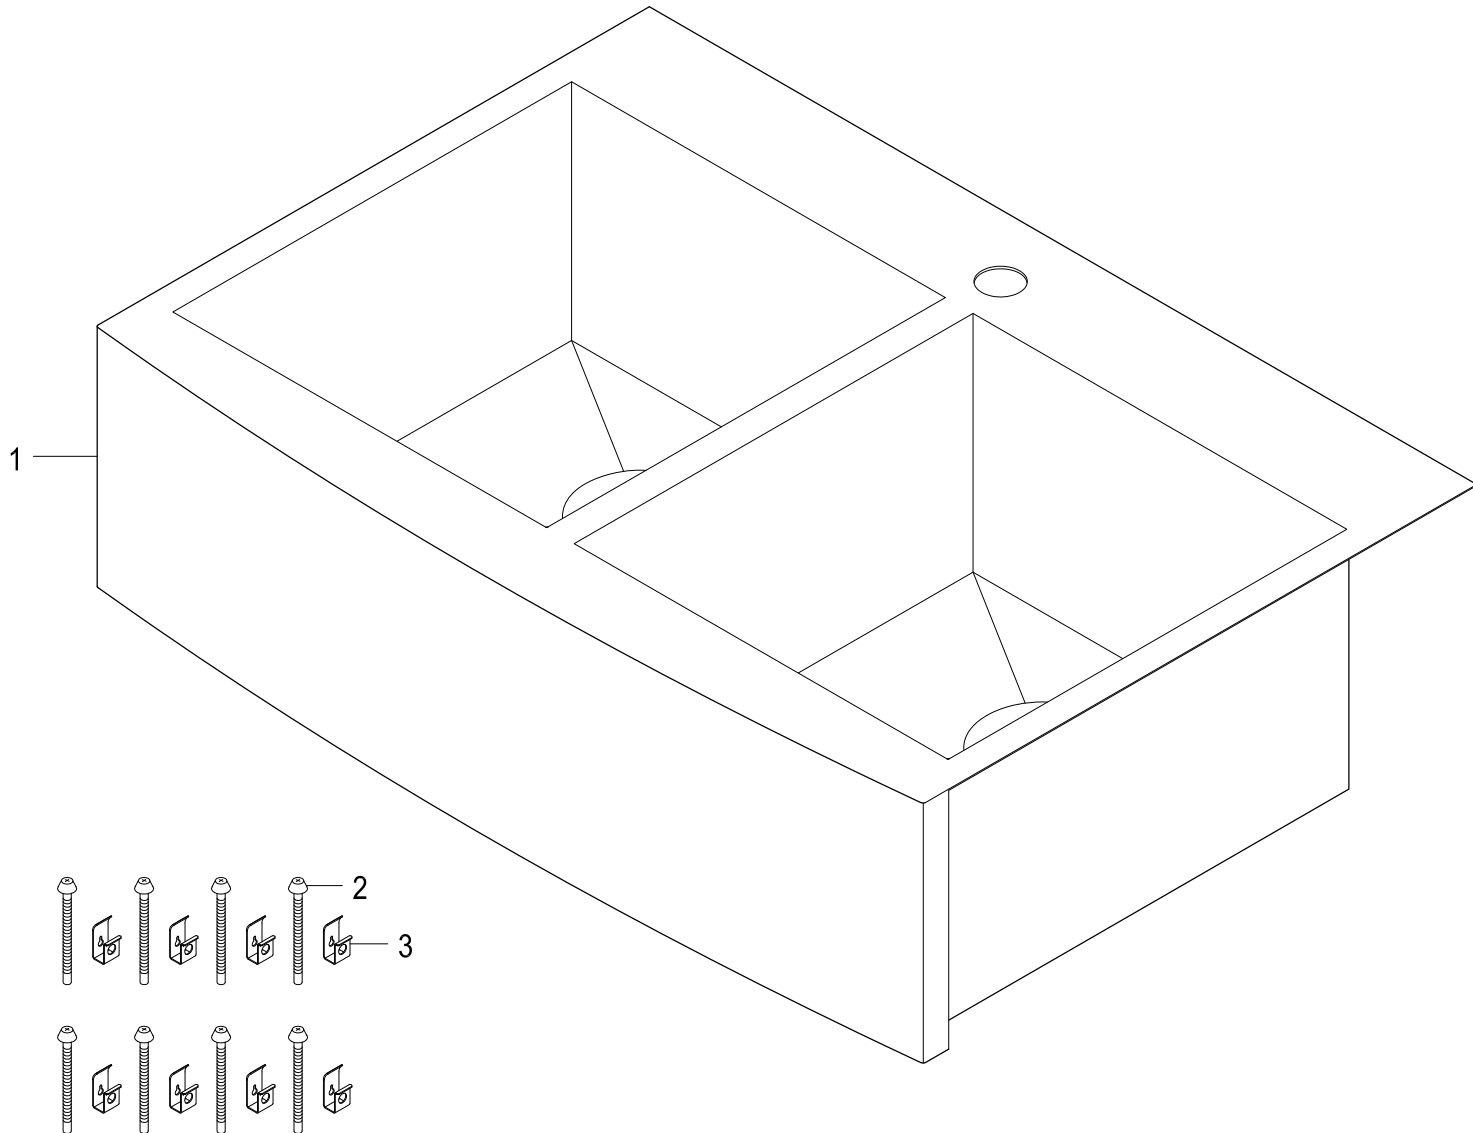

KGKTDF3324911,7,8

Stainless Steel Farmhouse Self-Rimming Double Bowl Kitchen Sink, 1 Hole, (L)32-3/4" X (W)24-5/16" X (H)9-5/16"

Part #	QTY
1.	1
2.	8
3.	8

KGKTDF3324911,7,8

Spin and Lock Strainer, Stainless Steel (2 Pcs/Set)

Part #	QTY
1.	1
2.	1
3.	1
4.	1
5.	1
6.	1
7.	1