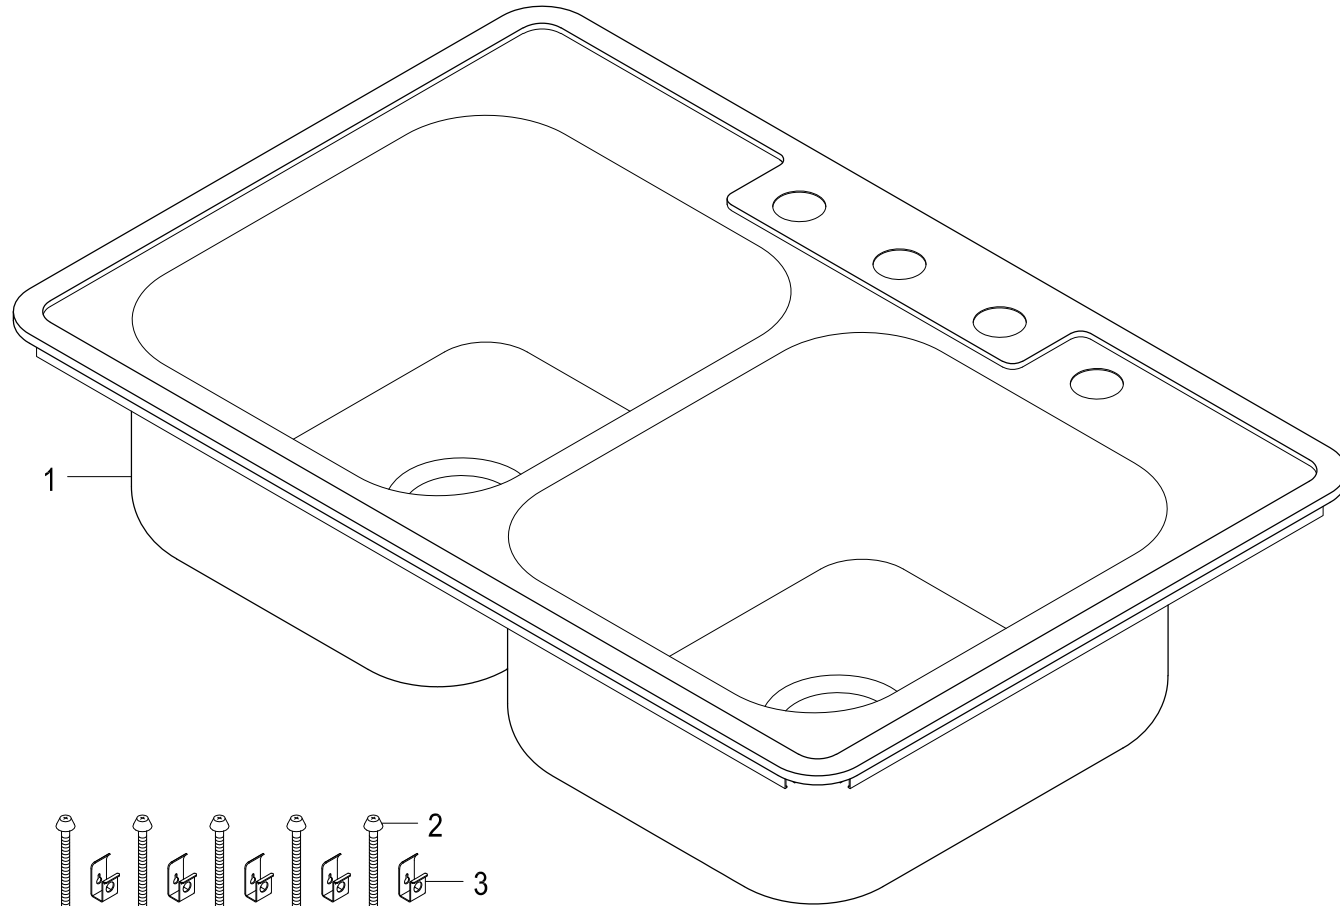

KGKTD332271,7,8

Stainless Steel Self-Rimming Double Bowl Kitchen Sink, 4 Holes, (L)33" X (W)22" X (H)7-5/16"

Part #	QTY
1.	1
2.	10
3.	10

KGKTD332271,7,8

Spin and Lock Strainer, Stainless Steel (2 Pcs/Set)

Part #	QTY
1.	1
2.	1
3.	1
4.	1
5.	1
6.	1
7.	1