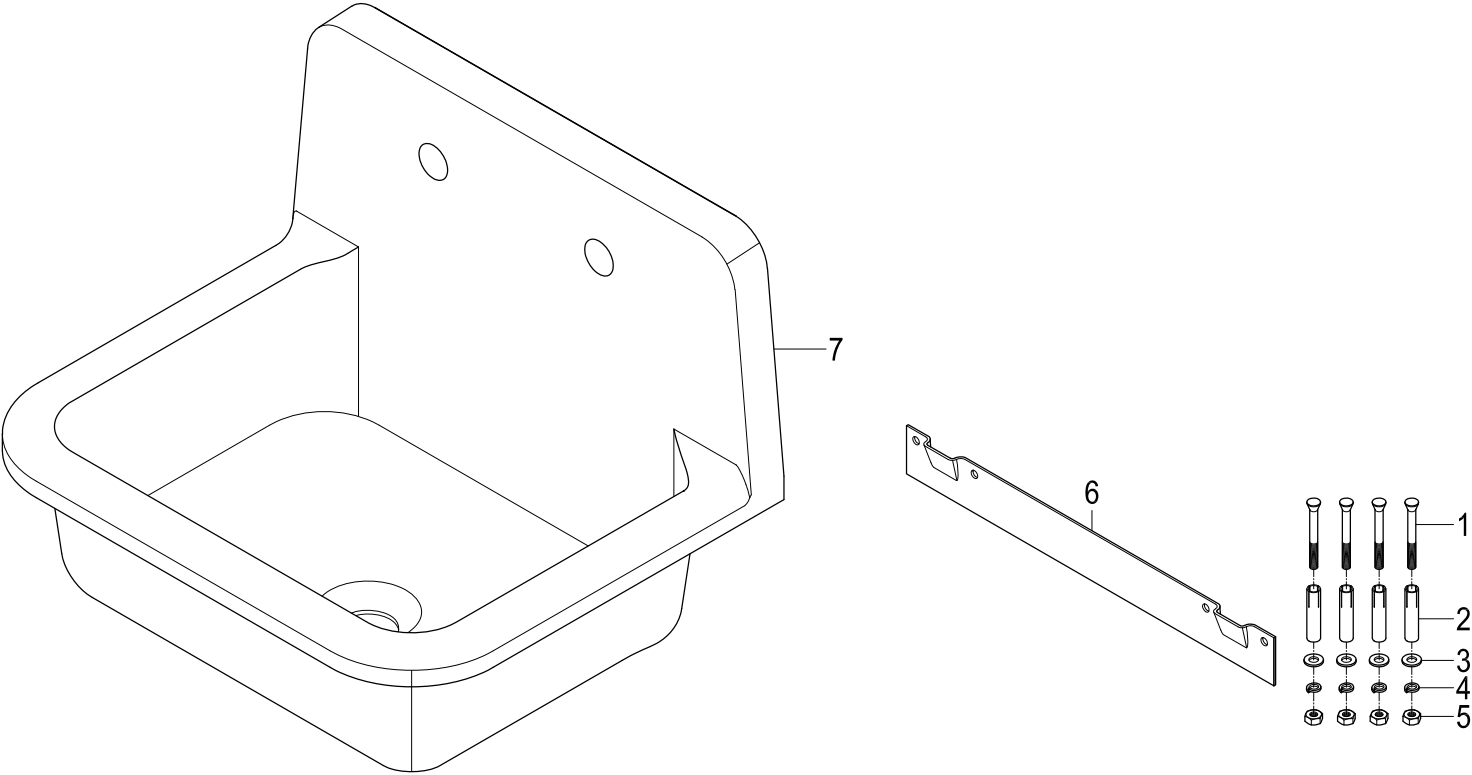

# KGCLWS221871,7,8

Cast Iron Wall Mount Sink

Part #	QTY
1.	4
2.	4
3.	4
4.	4
5.	4
6.	1
7.	1

# KGCLWS221871,7,8

2" Utility Drain

Part #	QTY
1.	1
2.	1
3.	1
4.	1
5.	1
6.	1