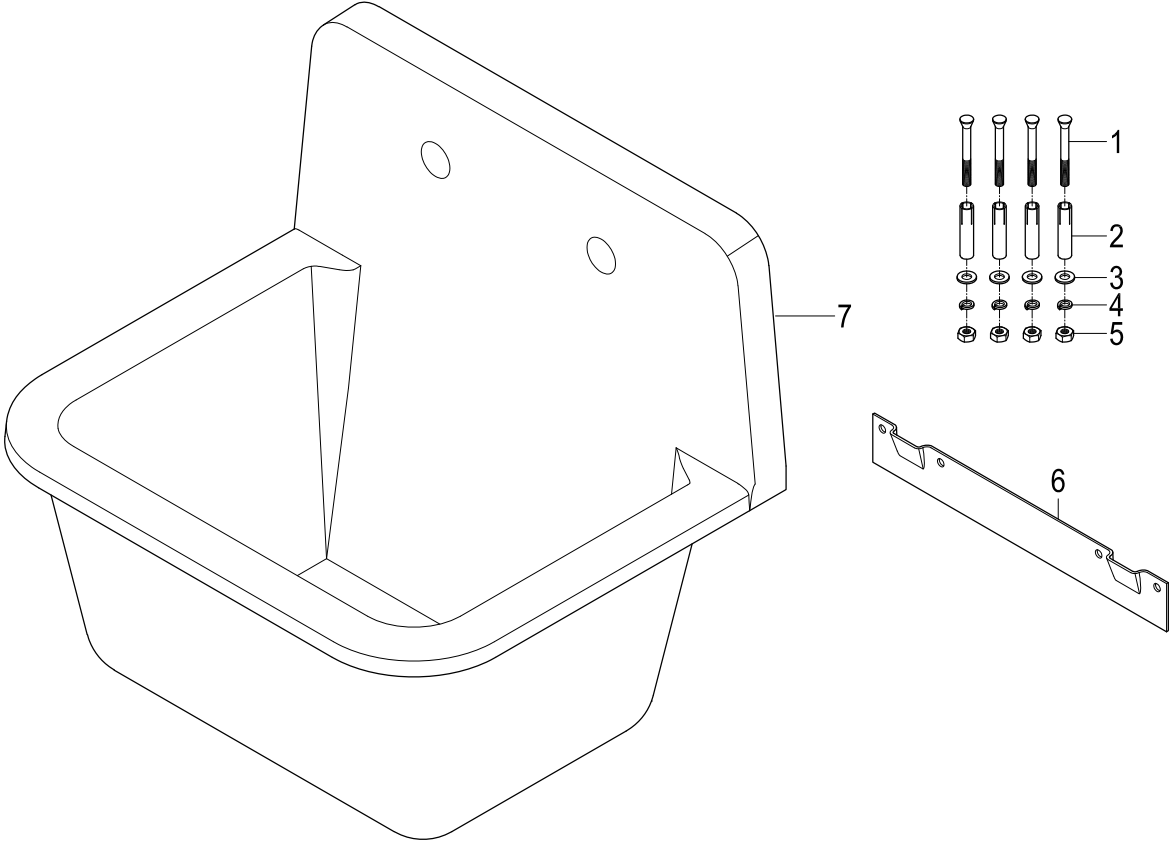

KGCKWS2218221,7,8

Cast Iron Wall Mount Kitchen Sink

Part #	QTY
1.	4
2.	4
3.	4
4.	4
5.	4
6.	1
7.	1

KGCKWS2218221,7,8

Spin and Lock Strainer, Stainless Steel

Part #	QTY
1.	1
2.	1
3.	1
4.	1
5.	1
6.	1
7.	1