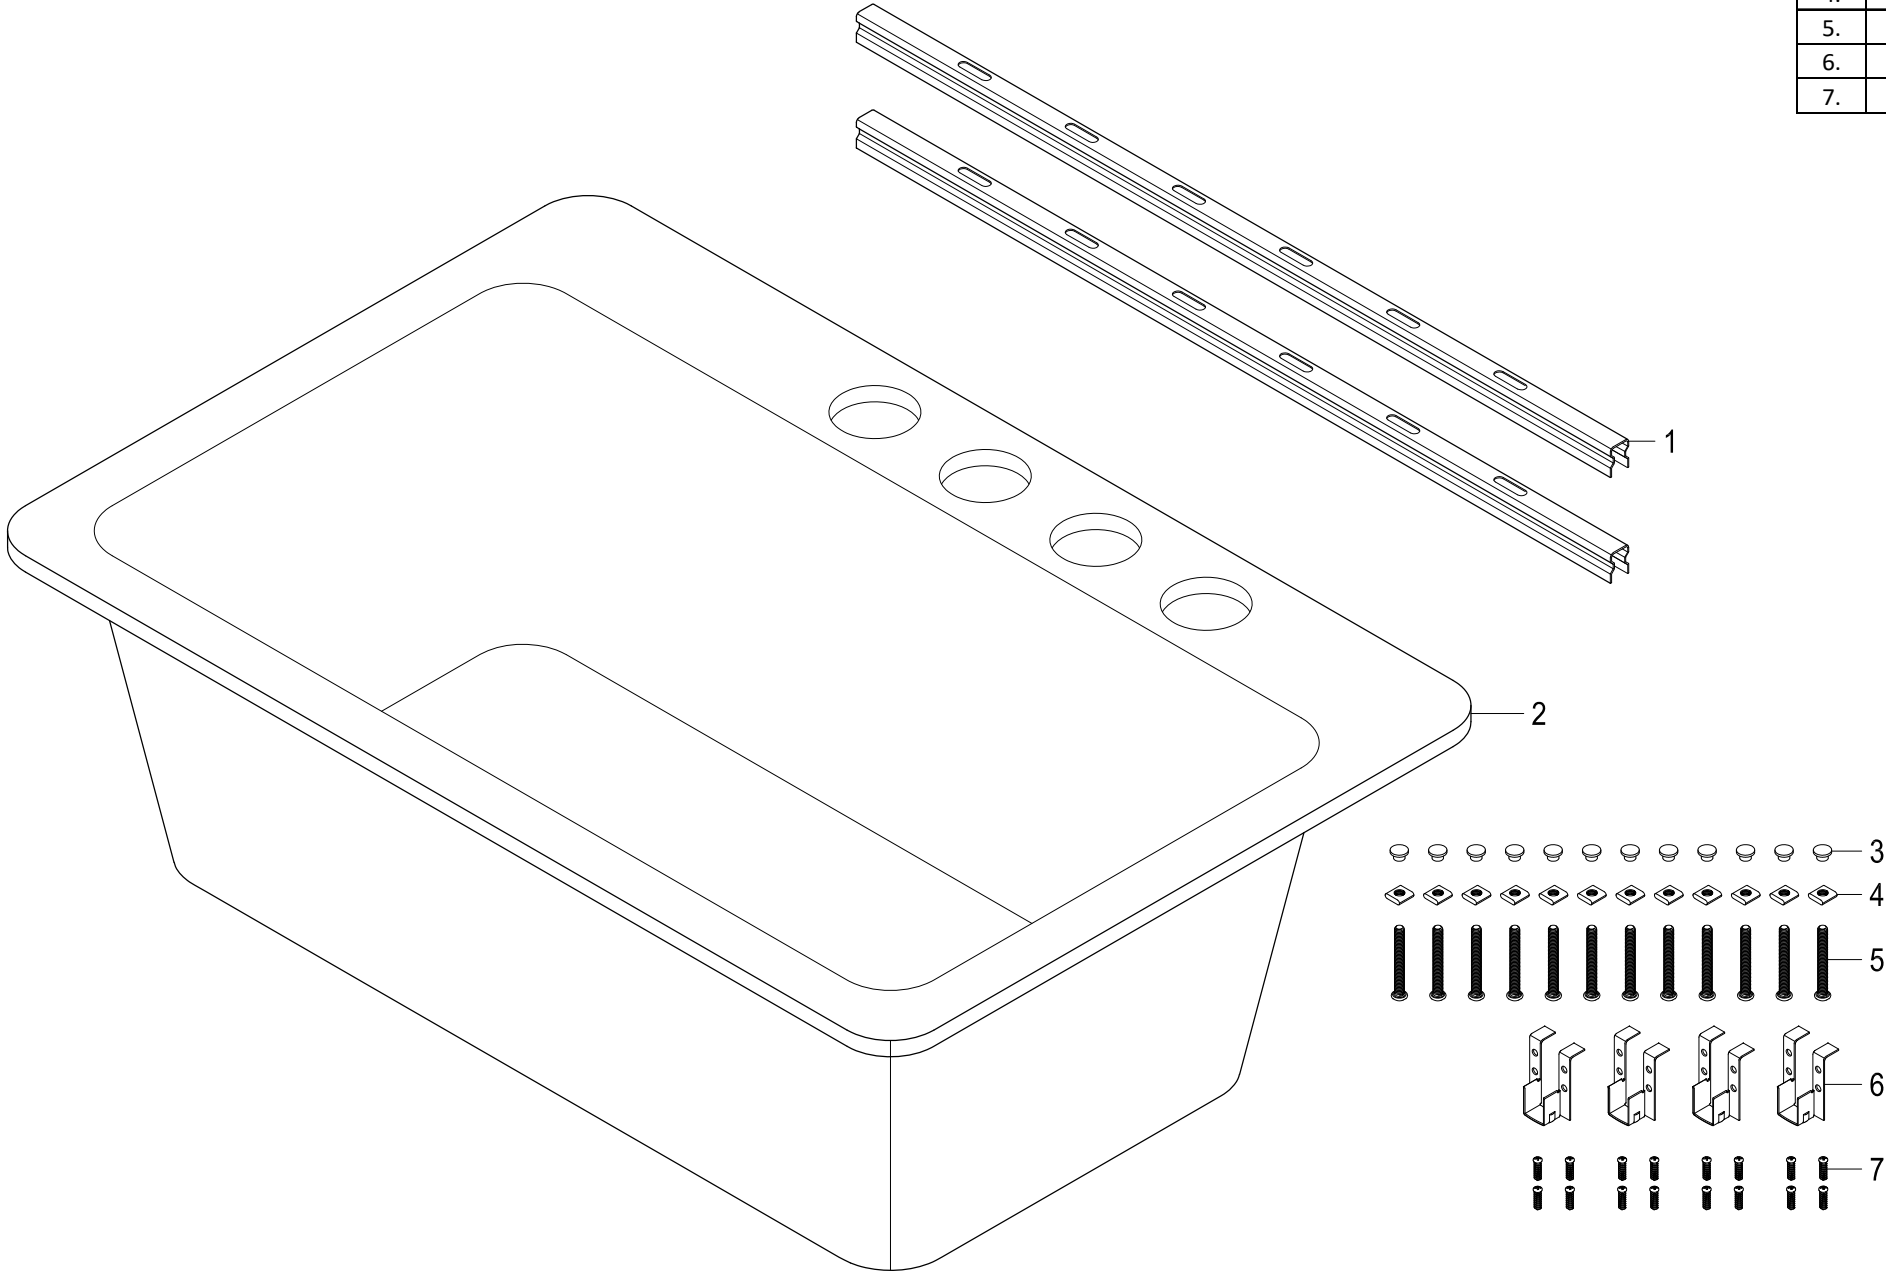

# KGCKUS332291,7,8

Cast Iron Undermount Kitchen Sink

Part #	QTY
1.	2
2.	1
3.	12
4.	12
5.	12
6.	4
7.	16

# KGCKUS332291,7,8

Spin and Lock Strainer, Stainless Steel

Part #	QTY
1.	1
2.	1
3.	1
4.	1
5.	1
6.	1
7.	1