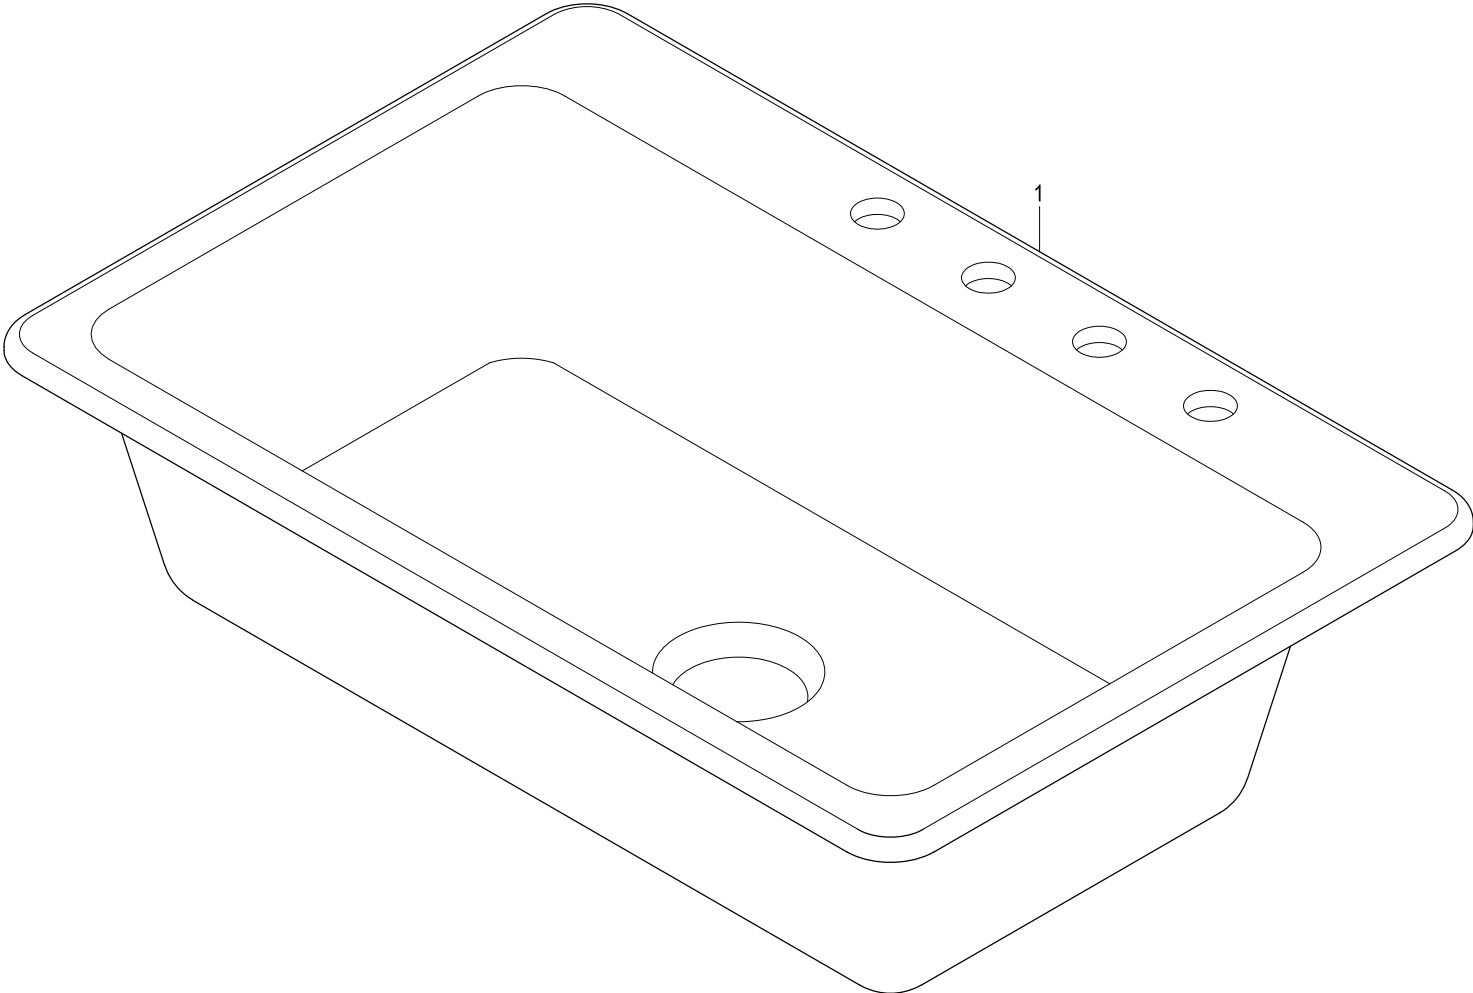

# KGCKTS332291,7,8

Cast Iron Self-Rimming Single Bowl Kitchen Sink, 4 Holes, (L)33" X (W)22" X (H)8-5/8"

# KGCKTS332291,7,8

Spin and Lock Strainer, Stainless Steel

Part #	QTY
1.	1
2.	1
3.	1
4.	1
5.	1
6.	1
7.	1