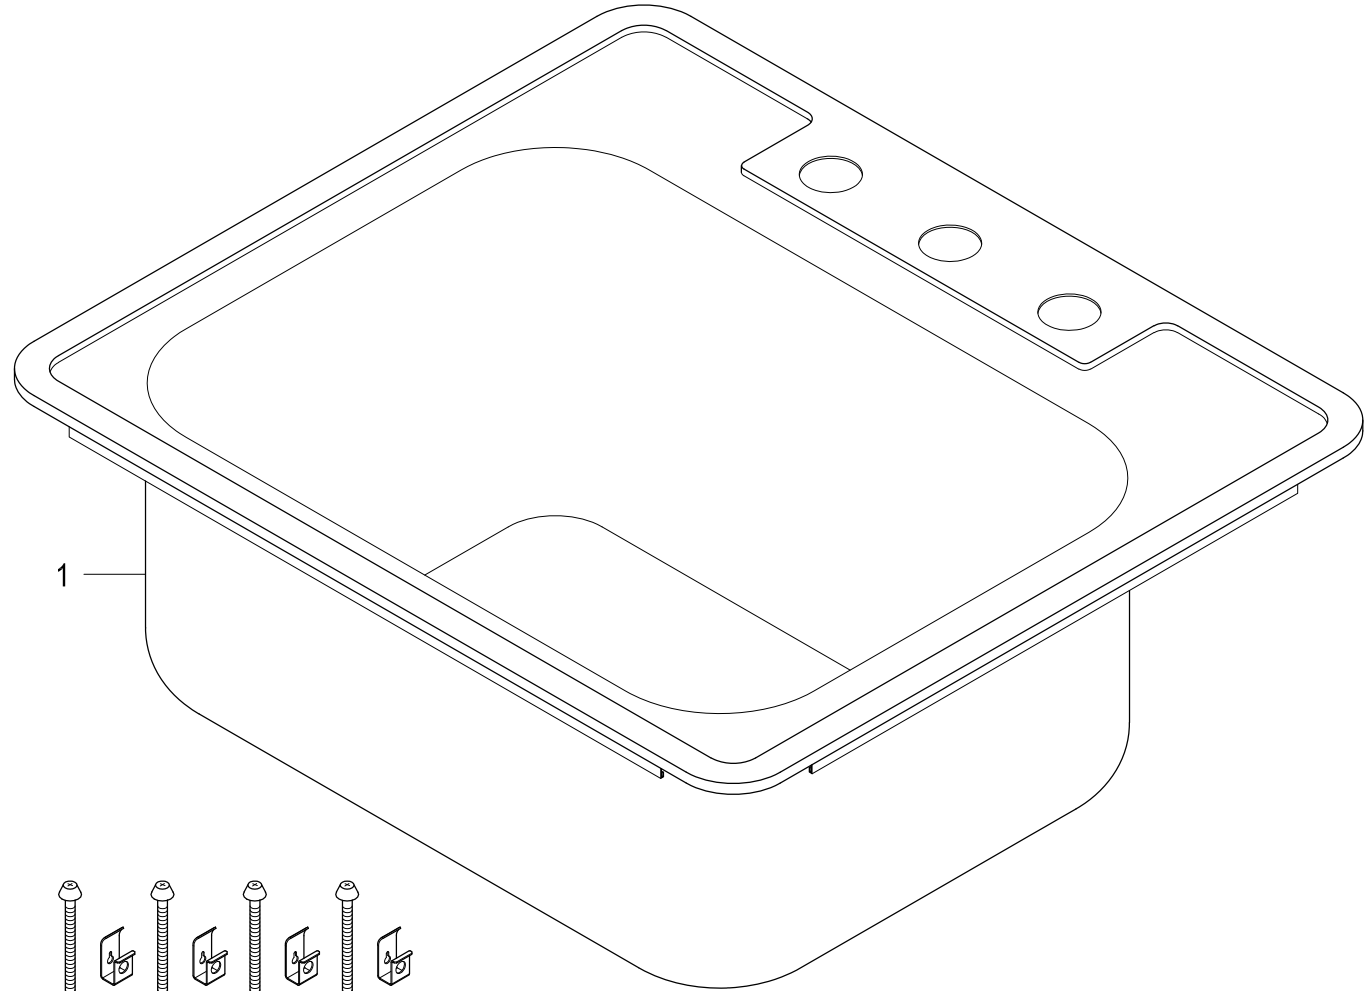

# K25228BN1,7,8

Stainless Steel Self-Rimming Single Bowl Kitchen Sink , (L)25" X (W)22" X (H)8-1/4"

Part #	QTY
1.	1
2.	8
3.	8

# K25228BN1,7,8

Spin and Lock Strainer, Stainless Steel

Part #	QTY
1.	1
2.	1
3.	1
4.	1
5.	1
6.	1
7.	1