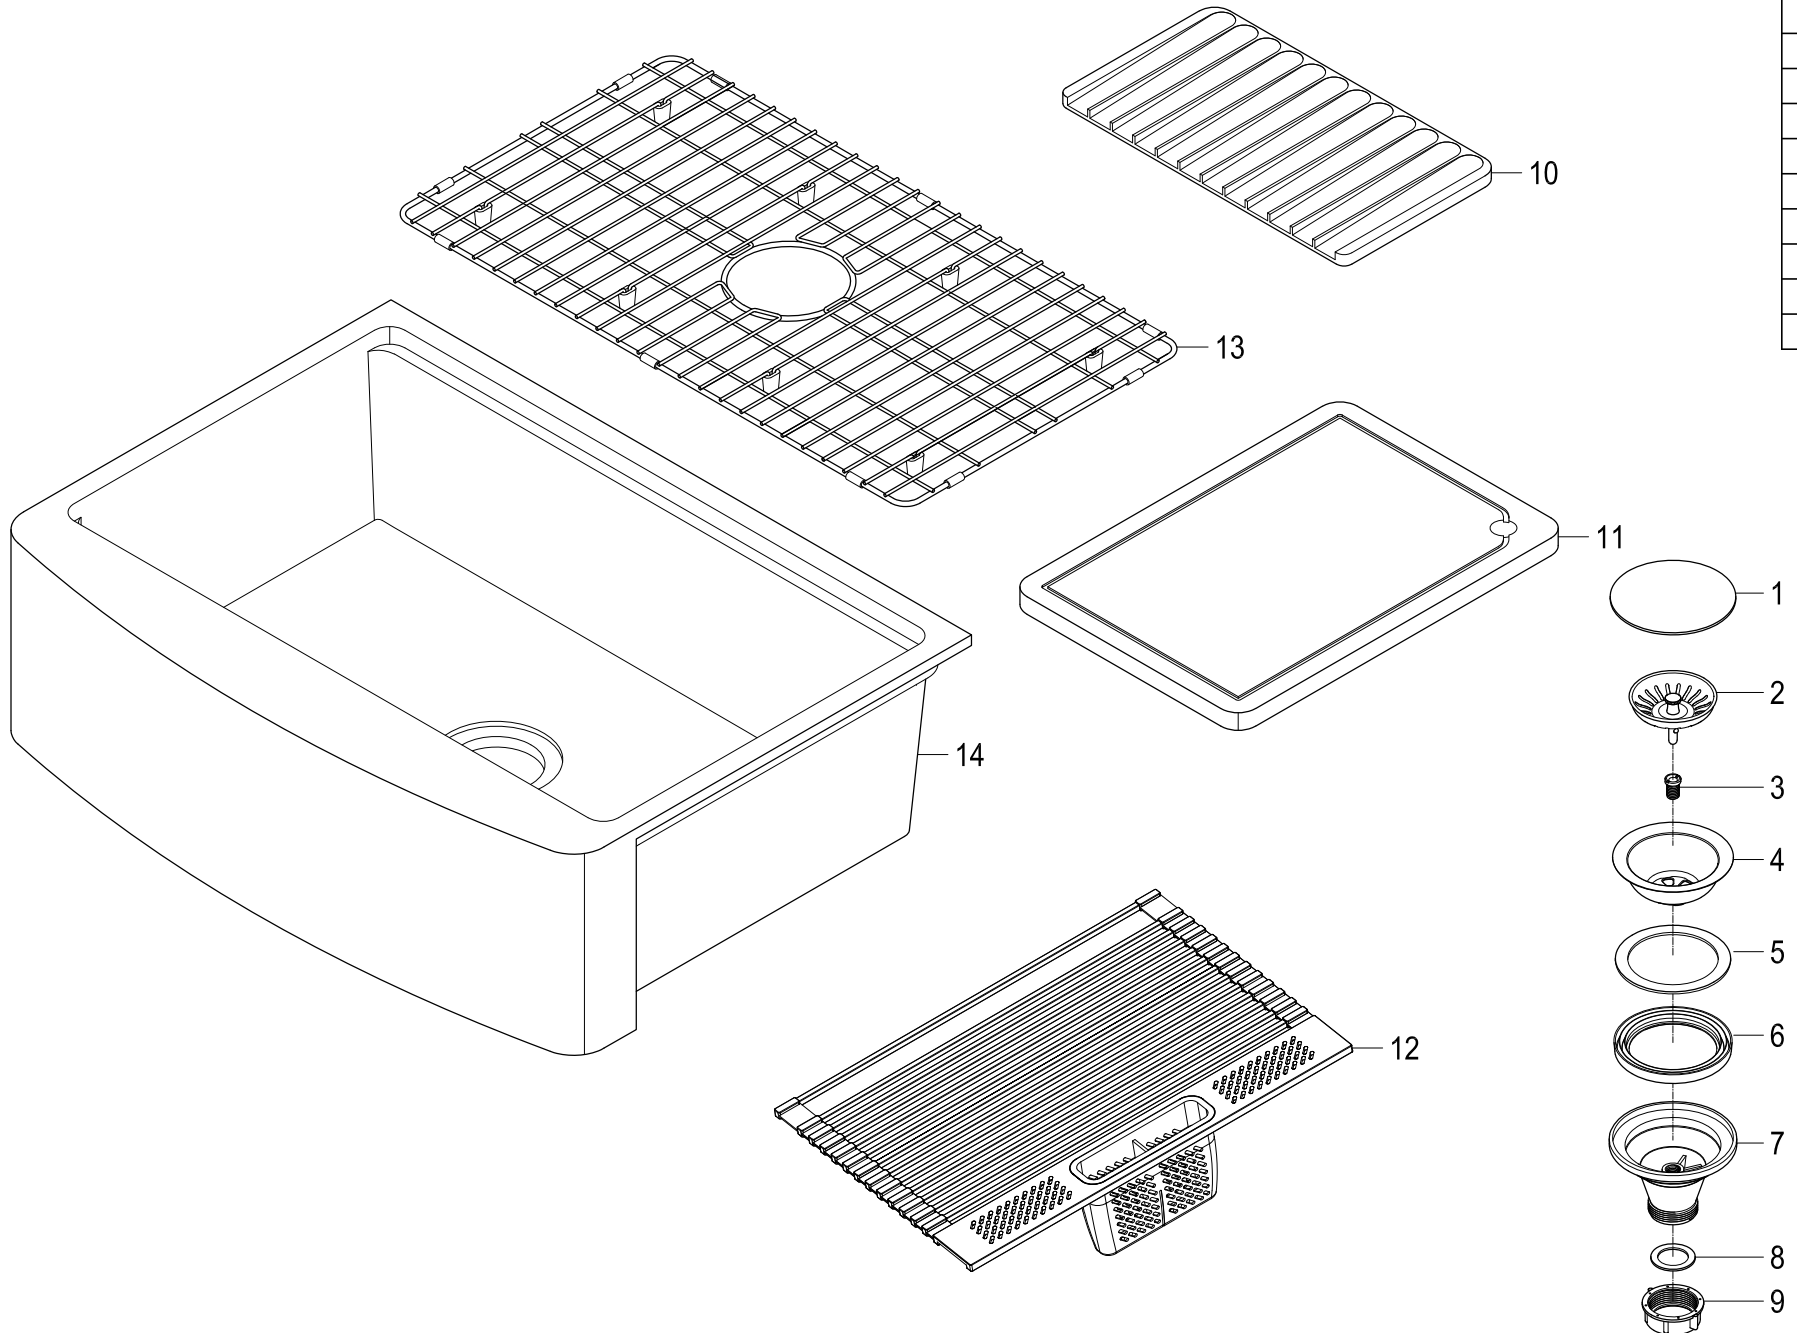

# GKKA30229

Solid Surface White Stone Apron Front Farmhouse Single Bowl Kitchen Sink, (L)30" X (W)22" X (H)9"

Part #	QTY
1.	1
2.	1
3.	1
4.	1
5.	1
6.	1
7.	1
8.	1
9.	1
10.	1
11.	1
12.	1
13.	1
14.	1