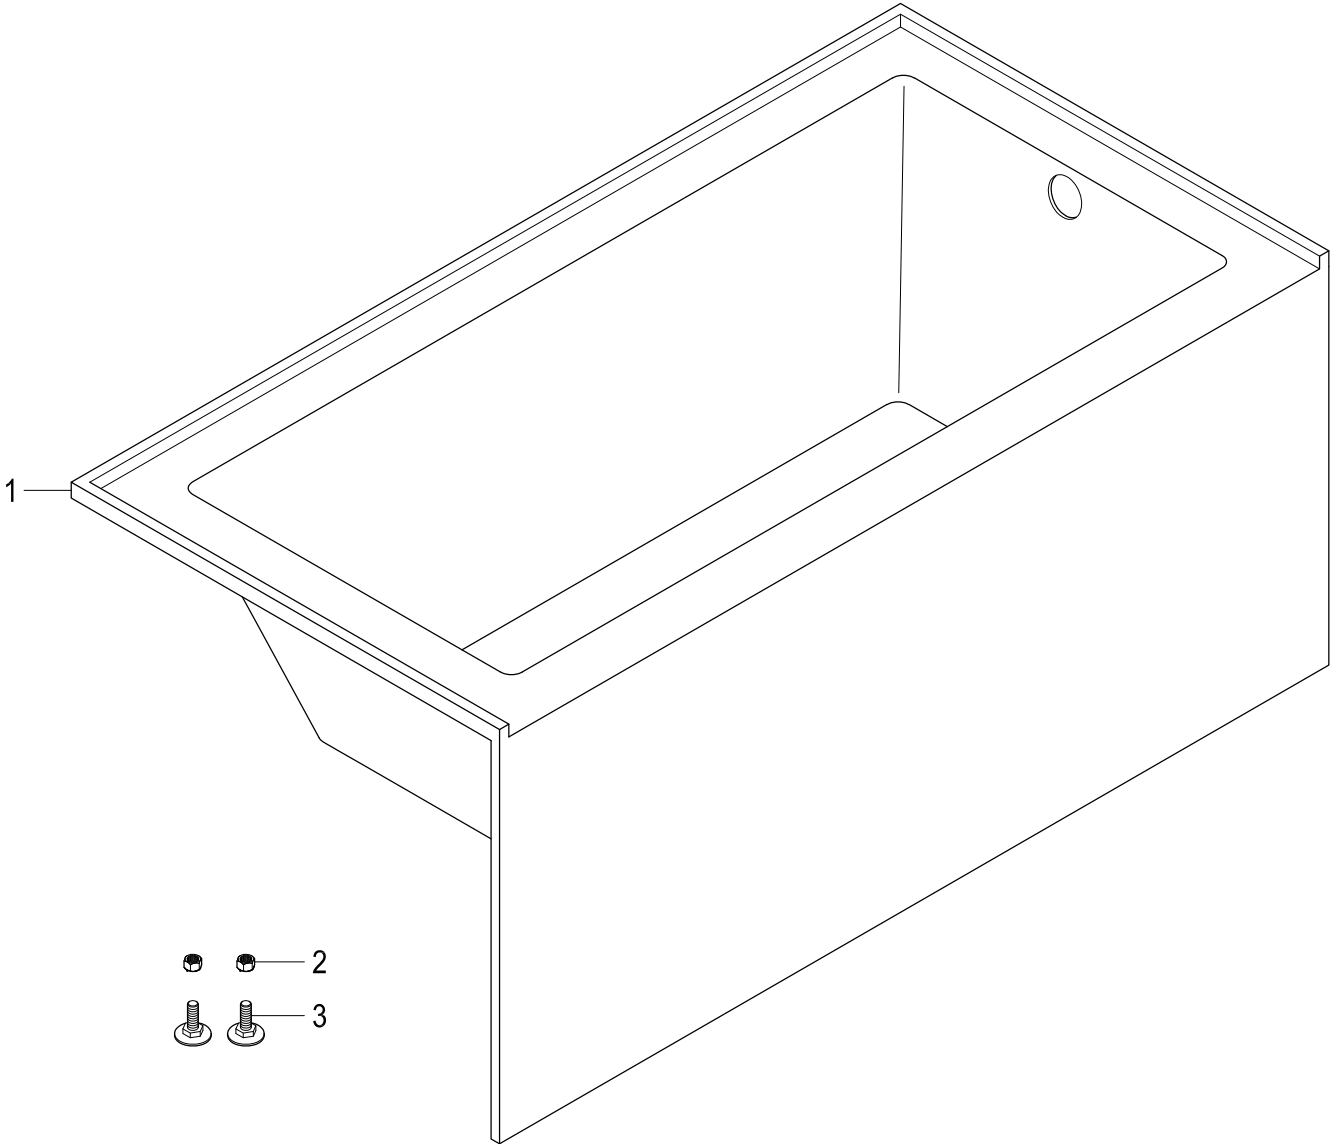

CVTDE603122R0,1,2,3,5,6,7,8

60" Acrylic Alcove Tub with Right Hand Drain Hole

Part #	QTY
1.	1
2.	2
3.	2

CVTDE603122R0,1,2,3,5,6,7,8

21" Tub Waste & Overflow with Tip Toe Drain, 20 Gauge

Part #	QTY
1.	2
2.	1
3.	1
4.	1
5.	2
6.	2
7.	1
8.	1
9.	1
10.	1
11.	1
12.	1
13.	1
14.	1